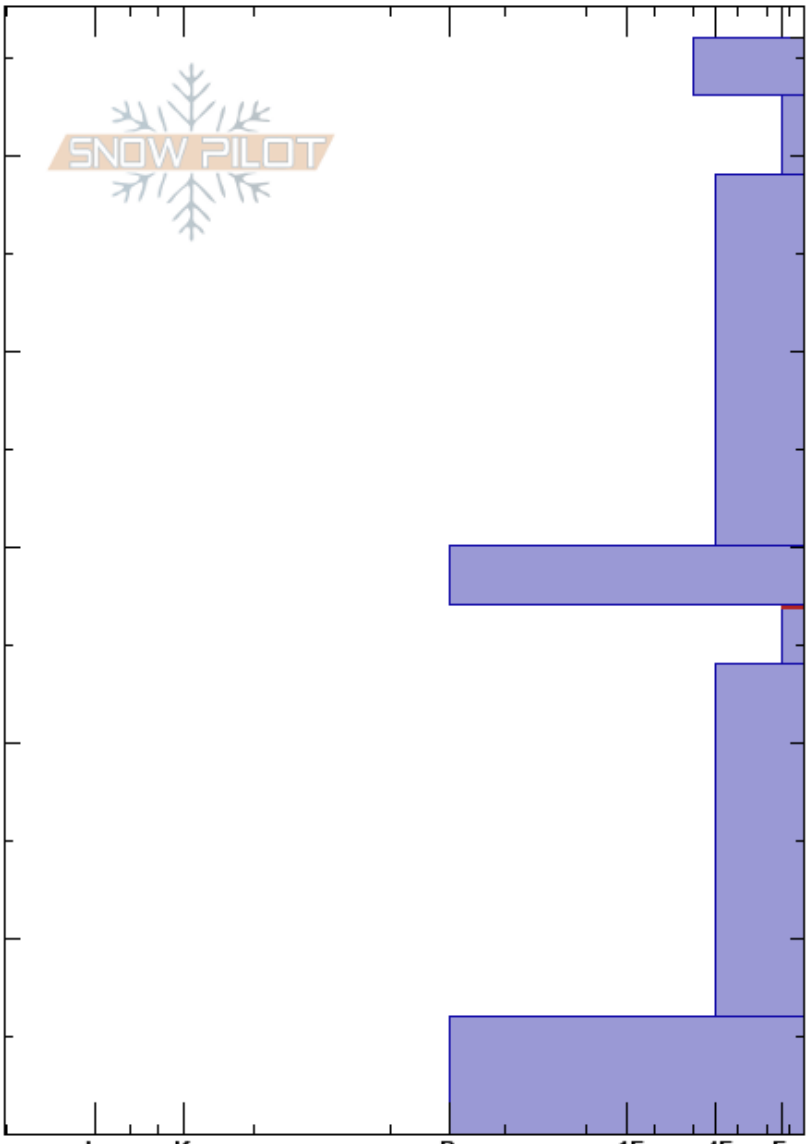

Upper_Sister_2
 Front Range
 CO
 Elevation: 11656 ft
 Aspect: 22°
 Specifics:

Ron Simenhois
 12/09/2024 - 12:00pm
 Co-ord: 39.67599N, -105.89103E
 Slope Angle: 35°
 Wind Loading: previous

Stability:
 Air Temperature: -16°C
 Sky Cover: OVC
 Precipitation: NO
 Wind: W Moderate

HS:56
 PS: 35
 27-24cm: Problematic layer

Height (cm)	Crystal		Moisture	ρ kg/m ³	Stability tests & Layer comments
	Form	Size			
56	•				
50	+				
40	□				
30	⊙(□)				
26	□				← ECTN19 @26cm
20	^				
0	⊙(□)				