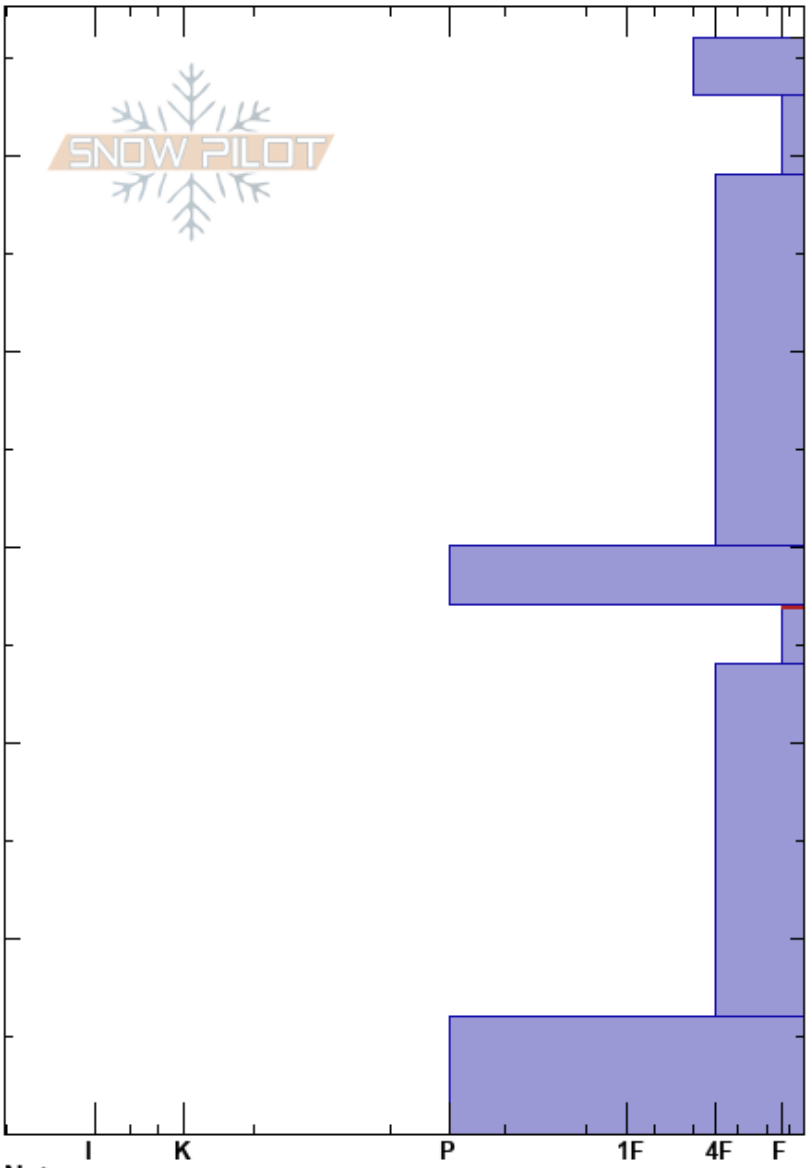

Upper_Sister_2
 Front Range
 CO
 Elevation: 11656 ft
 Aspect: 22°
 Specifics:

Ron Simenhois
 12/09/2024 - 12:00pm
 Co-ord: 39.67599N, -105.89103E
 Slope Angle: 35°
 Wind Loading: previous

Stability:
 Air Temperature: -16°C
 Sky Cover: OVC
 Precipitation: NO
 Wind: W Moderate

HS:56
 PS: 35
 27-24cm: Problematic layer

Height (cm)	Crystal		Moisture	ρ kg/m ³	Stability tests & Layer comments
	Form	Size			
56	•				
50	+				
40	□				
30	⊙(□)				
26	□				← ECTN19 @26cm
20	^				
0	⊙(□)				