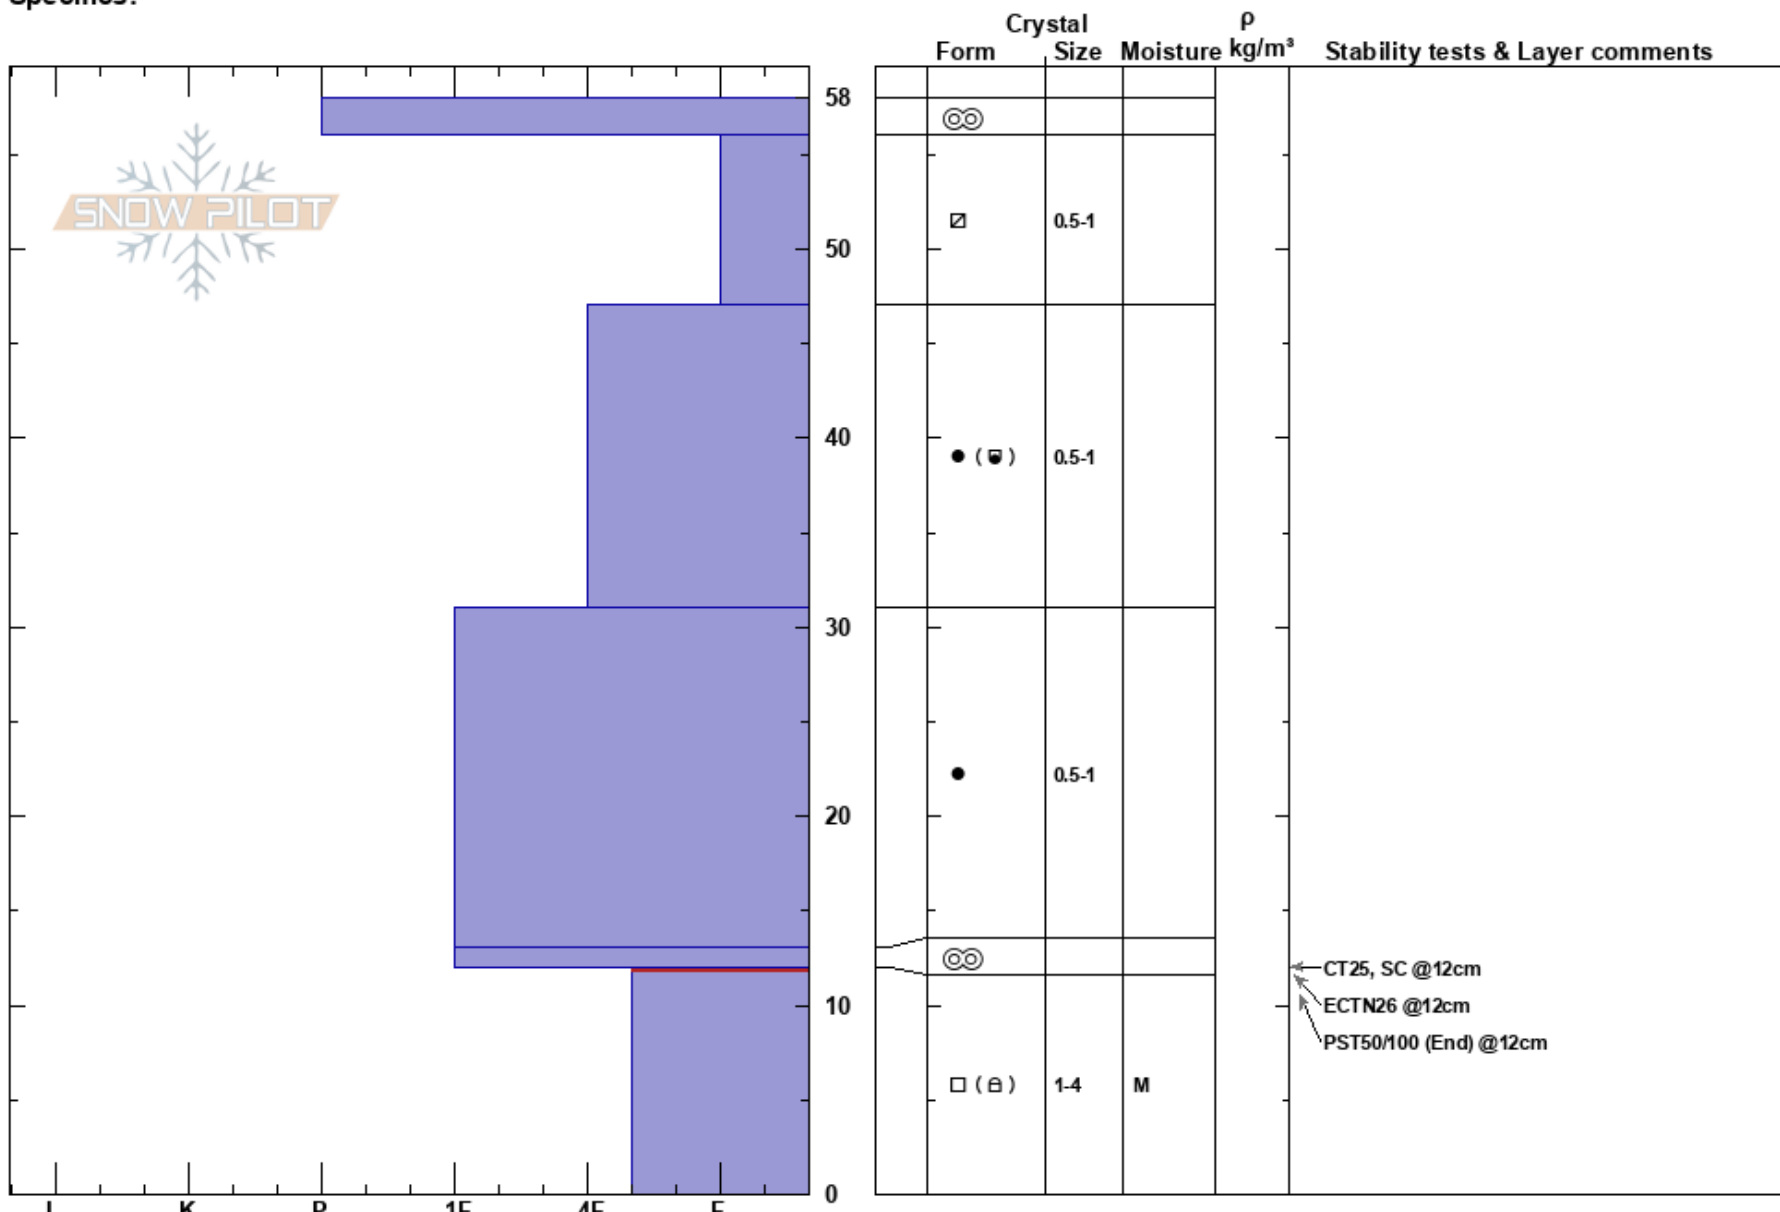

Prolatriate Bowl  
 Mount Rose  
 NV  
 Elevation: 9782 ft  
 Aspect: 27°  
 Specifics:

Steve Reynaud  
 12/09/2024 - 10:55am  
 Co-ord: 39.31641N, -119.91820W  
 Slope Angle: 81°  
 Wind Loading: no

Stability: Very Good  
 Air Temperature:  
 Sky Cover: CLR  
 Precipitation: NO  
 Wind: NE Light Breeze

HS:58  
 Layer Notes:  
 12-0cm: Problematic layer

**Notes:** Snowpit dug at Prolatriate Bowl on Tamarack Peak. Snowpack structure on East aspects continues to have some weakness near surface and at basal facet layer.