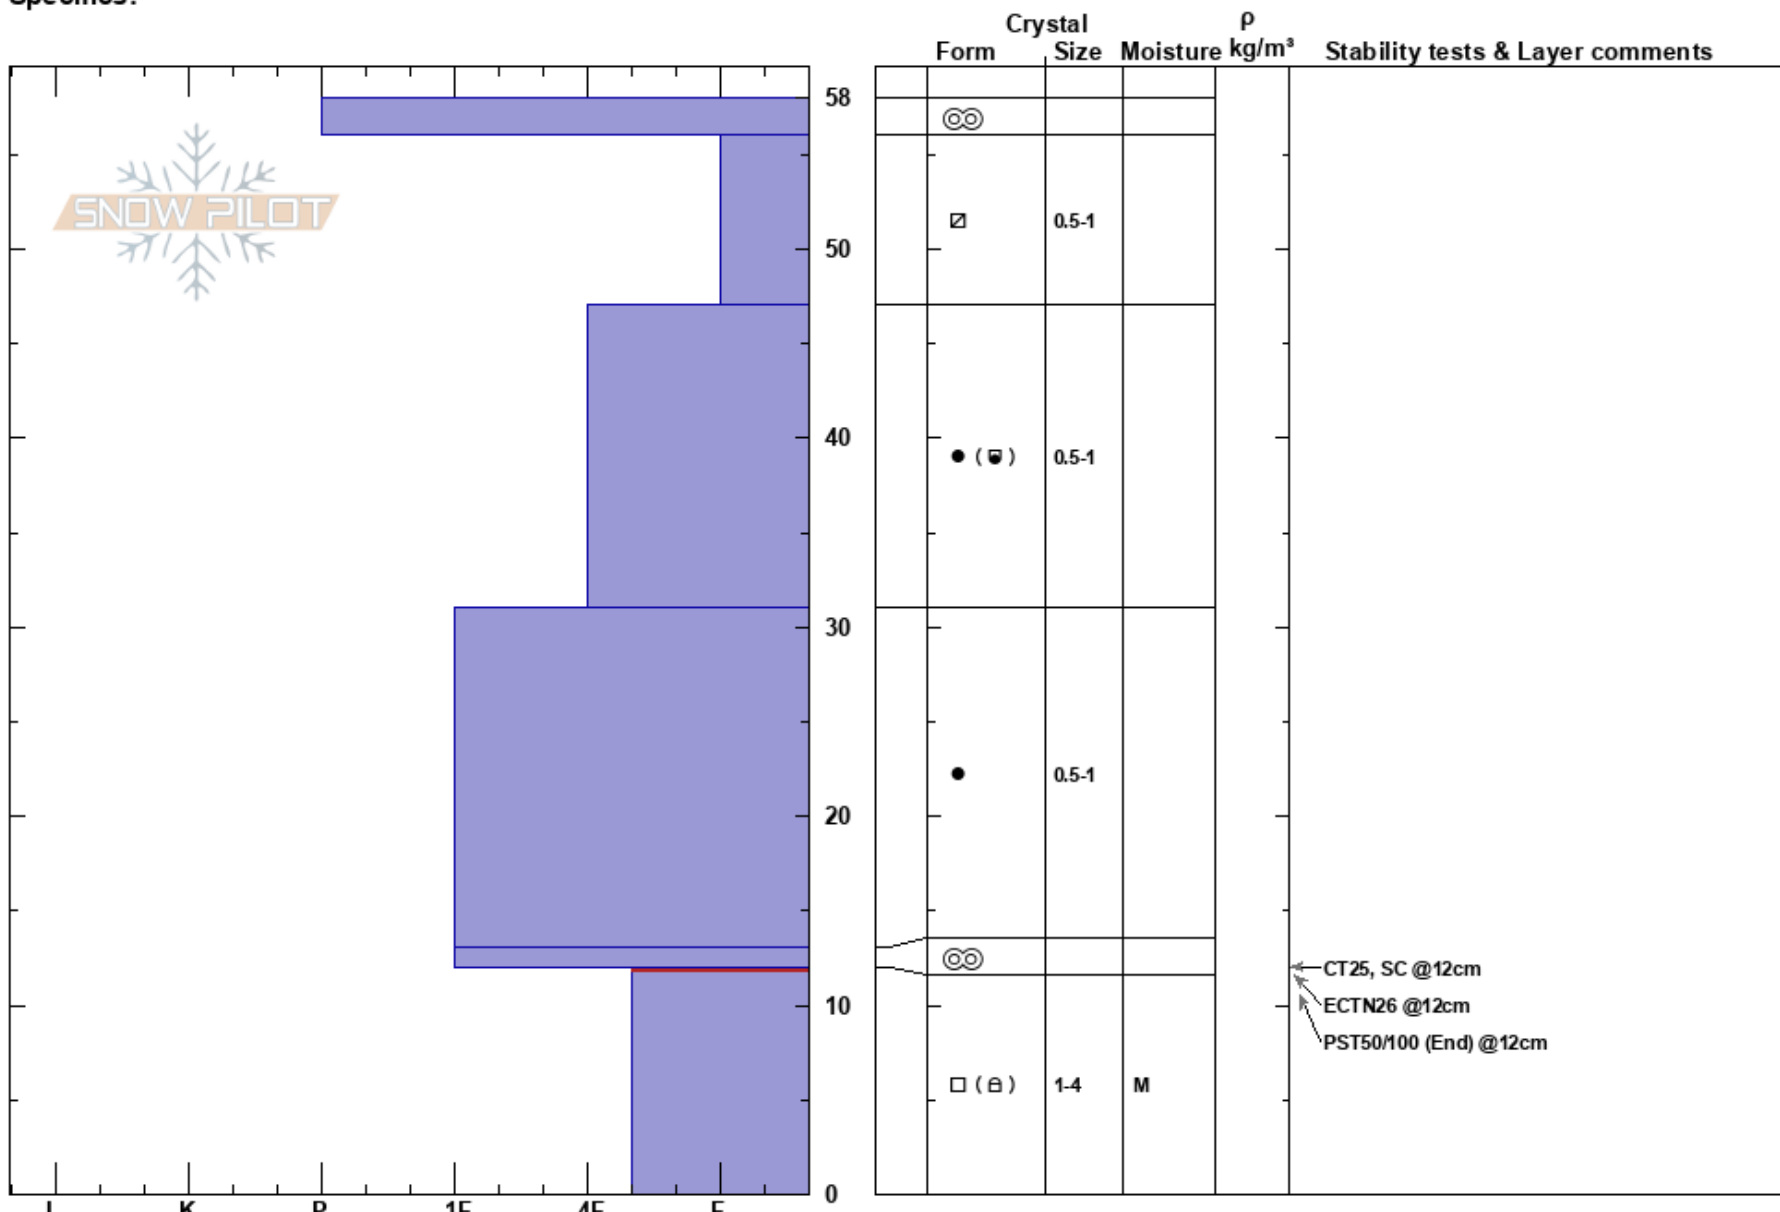

Prolitariate Bowl  
 Mount Rose  
 NV  
 Elevation: 9782 ft  
 Aspect: 27°  
 Specifics:

Steve Reynaud  
 12/09/2024 - 10:55am  
 Co-ord: 39.31641N, -119.91820W  
 Slope Angle: 81°  
 Wind Loading: no

Stability: Very Good HS:58  
 Air Temperature:  
 Sky Cover: CLR  
 Precipitation: NO  
 Wind: NE Light Breeze

Layer Notes:  
 12-0cm: Problematic layer

Notes: Snowpit dug at Prolitariate Bowl on Tamarack Peak. Snowpack structure on East aspects continues to have some weakness near surface and at basal facet layer.