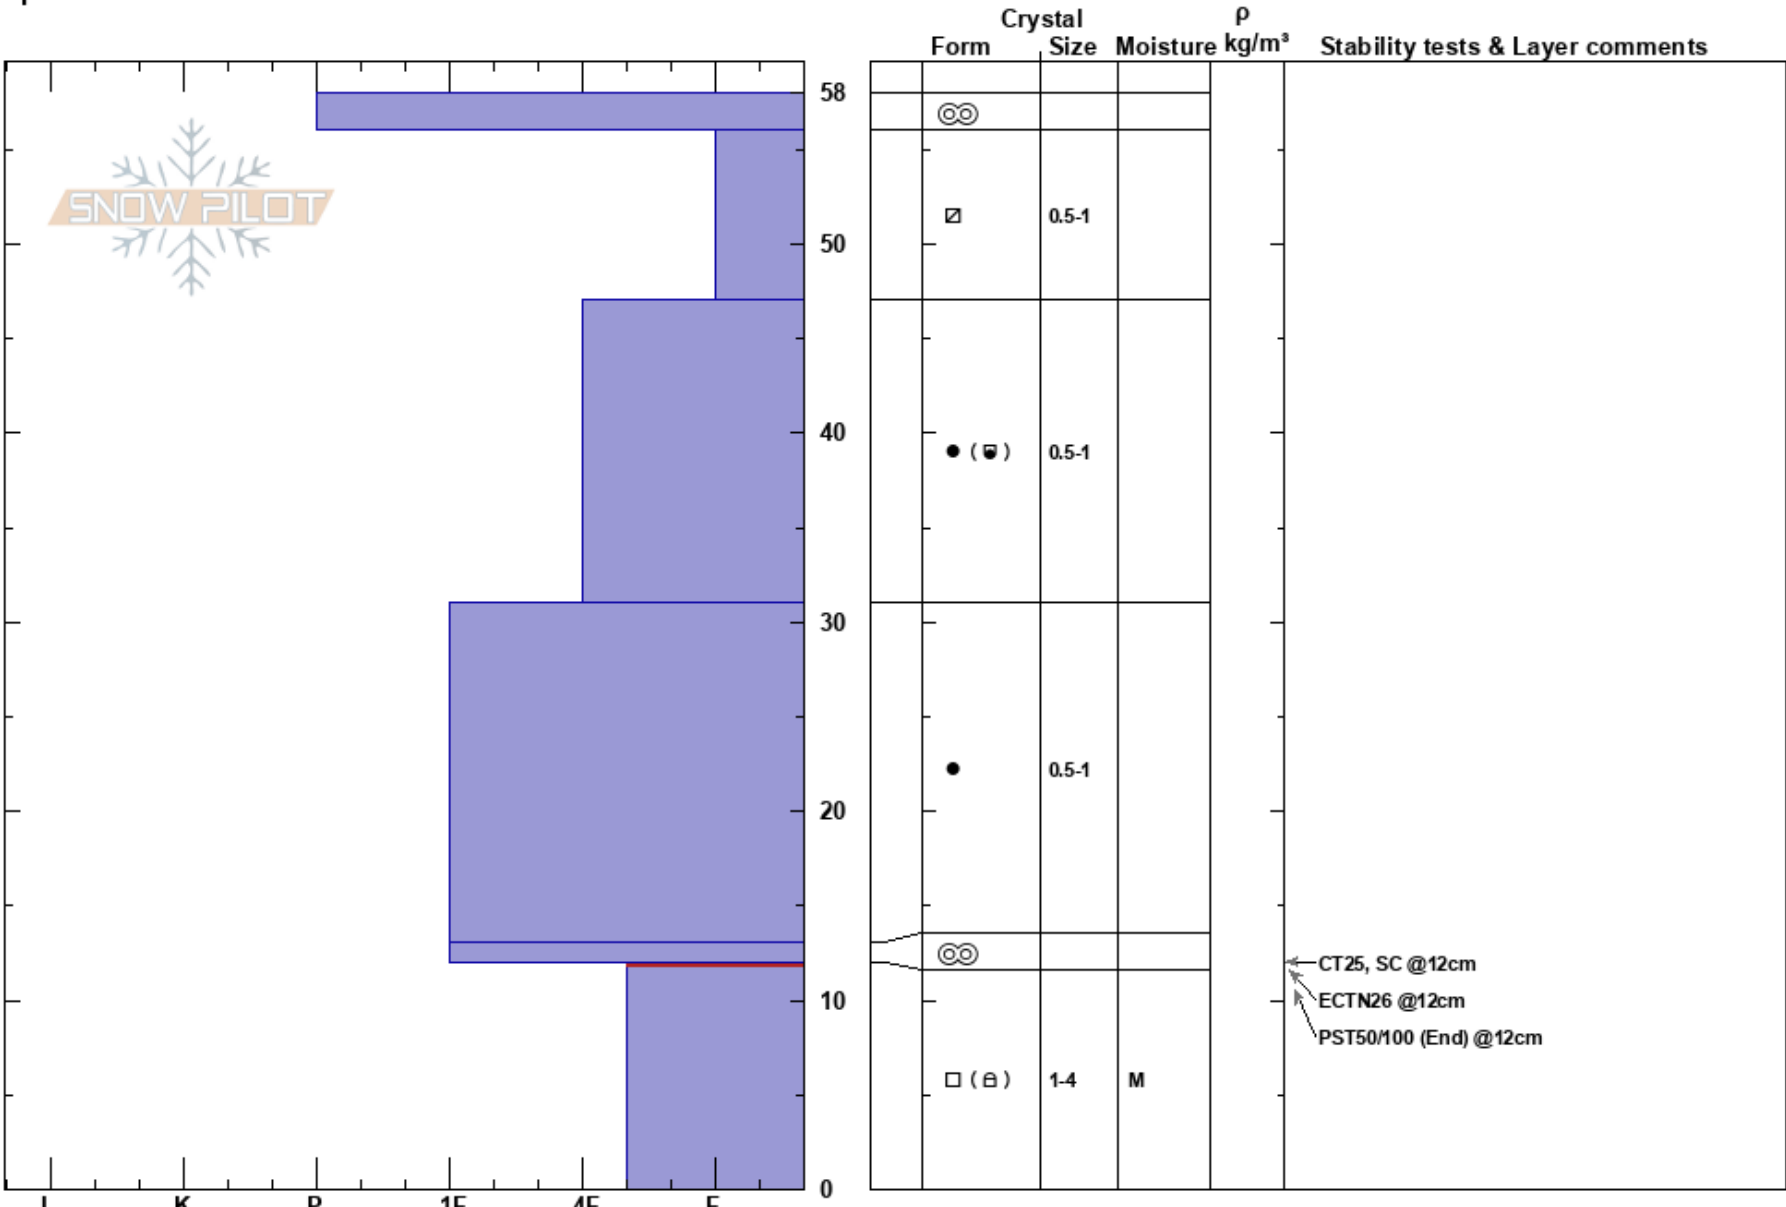

Prolitariate Bowl
 Mount Rose
 NV
 Elevation: 9782 ft
 Aspect: 27°
 Specifics:

Steve Reynaud
 12/09/2024 - 10:55am
 Co-ord: 39.31641N, -119.91820W
 Slope Angle: 81°
 Wind Loading: no

Stability: Very Good
 Air Temperature:
 Sky Cover: CLR
 Precipitation: NO
 Wind: NE Light Breeze

HS:58
 Layer Notes:
 12-0cm: Problematic layer

Notes: Snowpit dug at Prolitariate Bowl on Tamarack Peak. Snowpack structure on East aspects continues to have some weakness near surface and at basal facet layer.