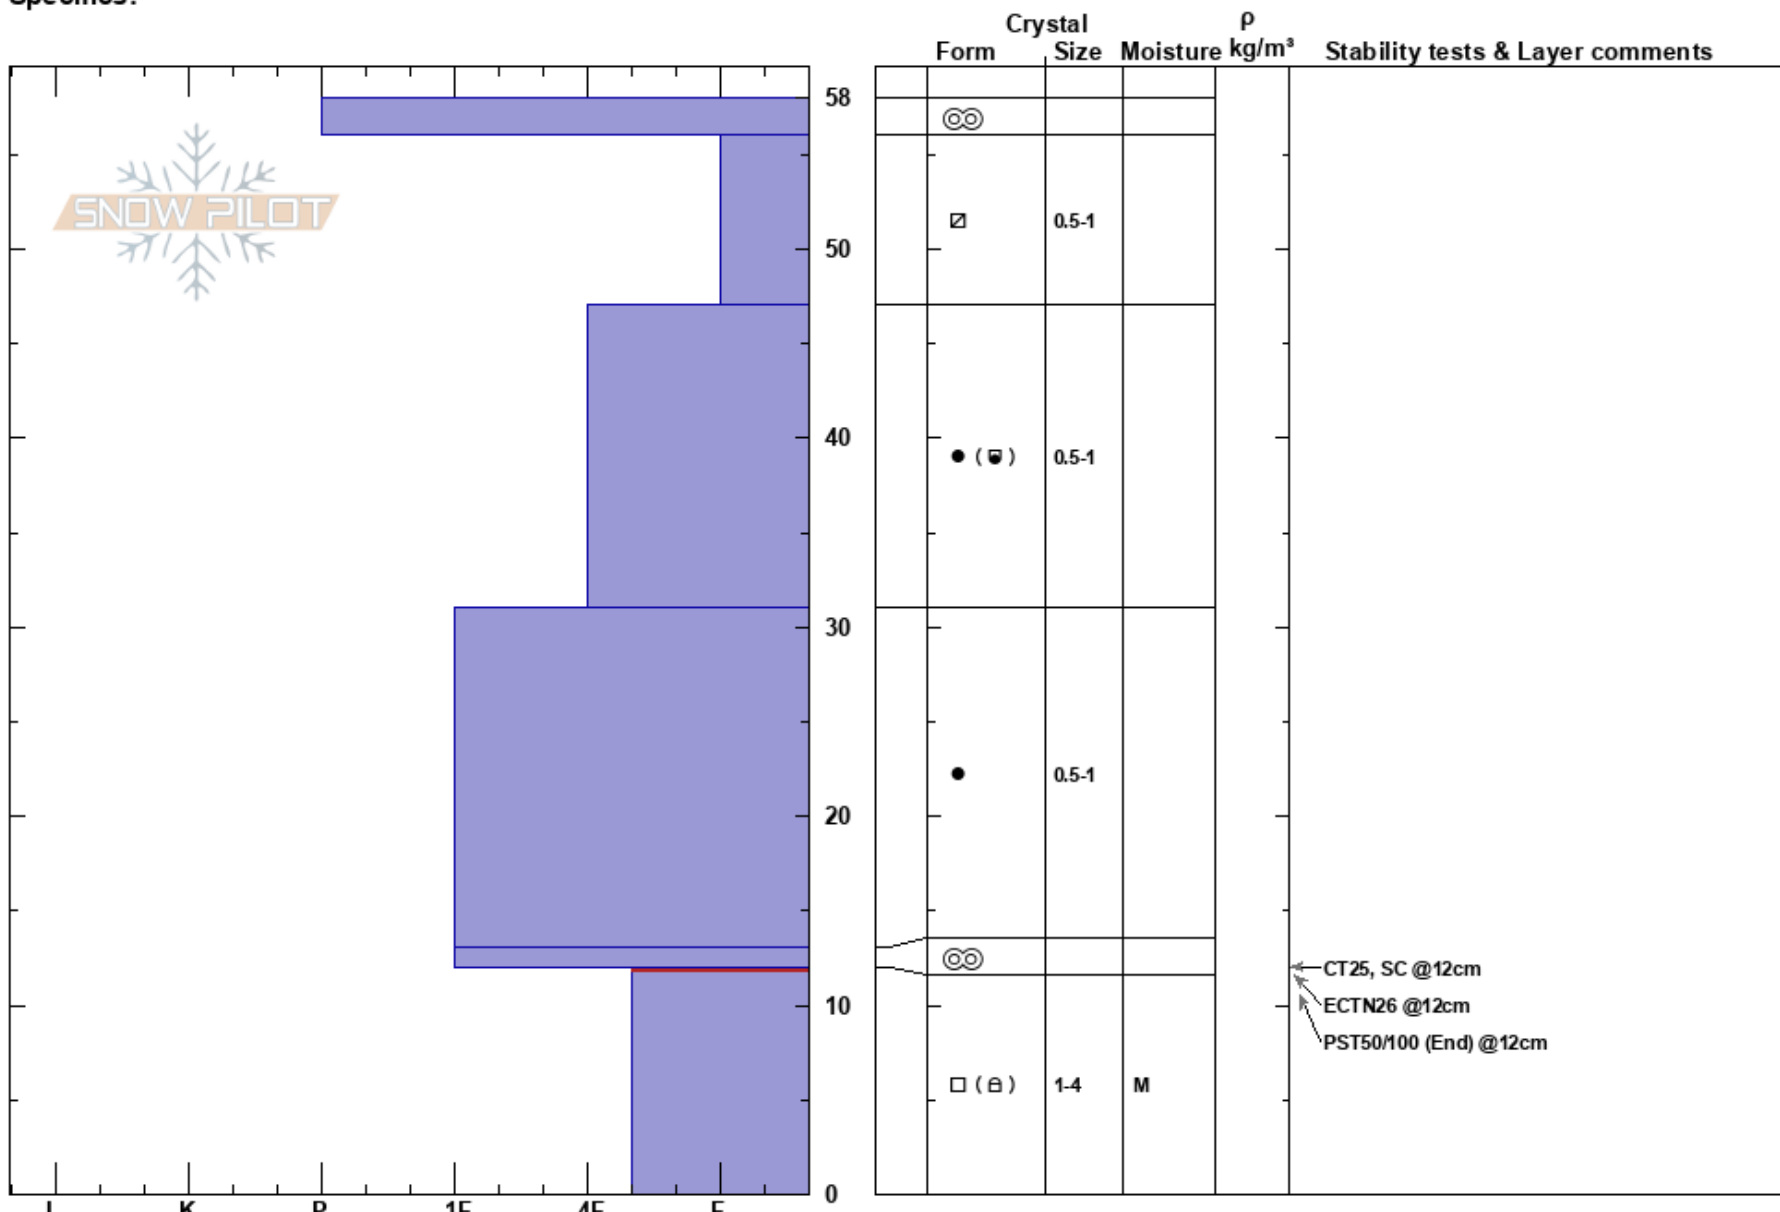

Prolitariate Bowl  
 Mount Rose  
 NV  
 Elevation: 9782 ft  
 Aspect: 27°  
 Specifics:

Steve Reynaud  
 12/09/2024 - 10:55am  
 Co-ord: 39.31641N, -119.91820W  
 Slope Angle: 81°  
 Wind Loading: no

Stability: Very Good  
 Air Temperature:  
 Sky Cover: CLR  
 Precipitation: NO  
 Wind: NE Light Breeze

HS:58  
 Layer Notes:  
 12-0cm: Problematic layer

**Notes:** Snowpit dug at Prolitariate Bowl on Tamarack Peak. Snowpack structure on East aspects continues to have some weakness near surface and at basal facet layer.