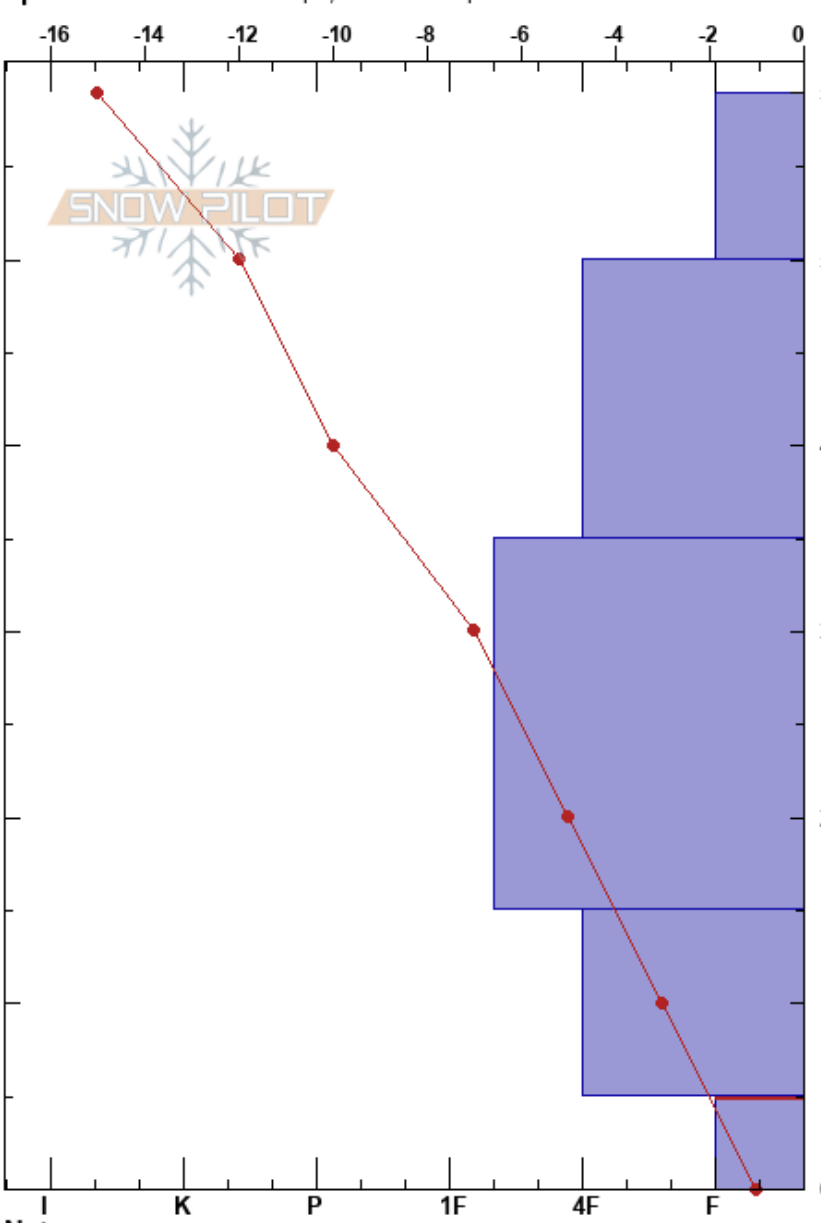

Corner Pocket N-aspect  
 Carson Range  
 NV  
 Elevation: 9475 ft  
 Aspect: 22°  
 Specifics: Ski tracks on slope; We skied slope

Andy Anderson  
 12/09/2024 - 10:15am  
 Co-ord: 39.31394N, -119.91595W  
 Slope Angle: 26°  
 Wind Loading:

Stability: Very Good  
 Air Temperature: -7°C  
 Sky Cover: CLR  
 Precipitation:  
 Wind: NE Light Breeze

HS:59  
 PF:25  
 PS: 10  
 5-0cm:Problematic layer

Form	Crystal Size	Moisture	$\rho$ kg/m <sup>3</sup>	Stability tests & Layer comments
□	1			
◻ (●)	1(1)			
●	1			
□	1-2			
□	2-4	D		

← PST41/100 (End) @4cm  
 ↙ ECTX  
 ↘ CTN

Notes: