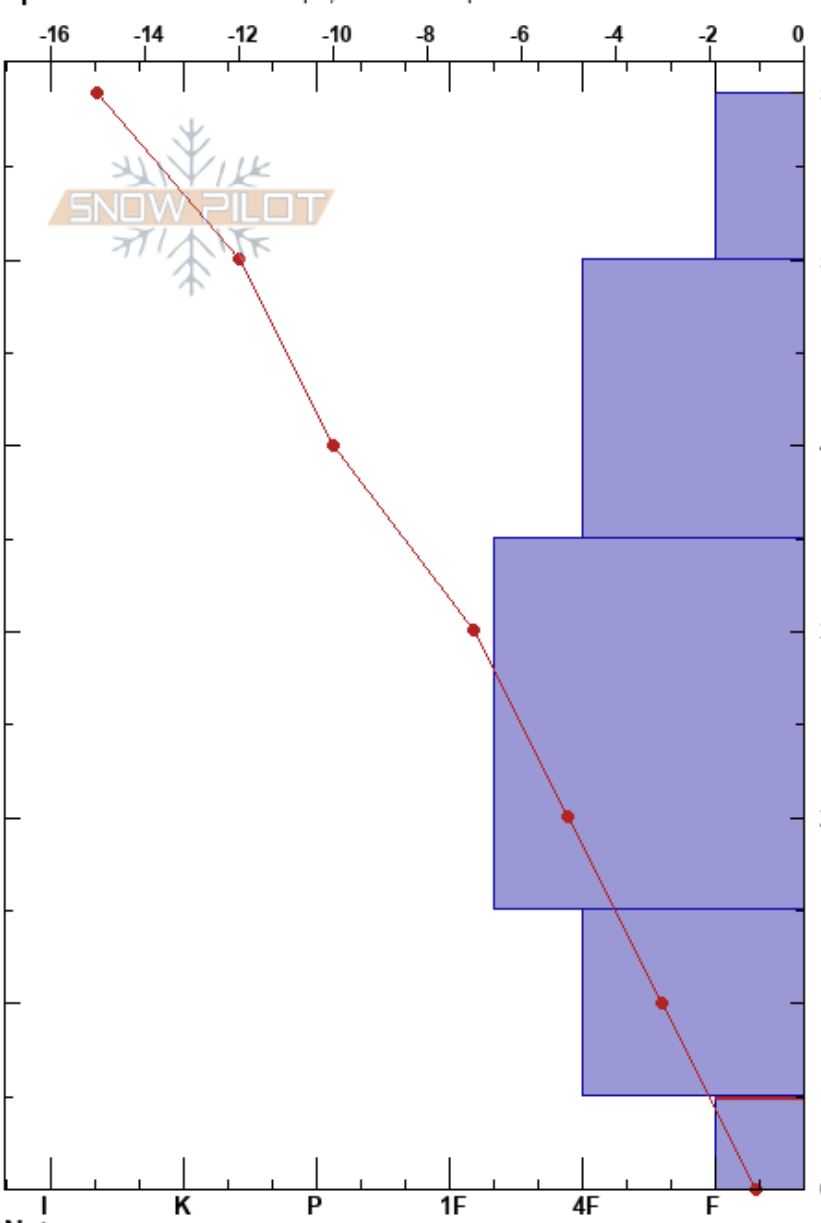

Corner Pocket N-aspect
 Carson Range
 NV
 Elevation: 9475 ft
 Aspect: 22°
 Specifics: Ski tracks on slope; We skied slope

Andy Anderson
 12/09/2024 - 10:15am
 Co-ord: 39.31394N, -119.91595W
 Slope Angle: 26°
 Wind Loading:

Stability: Very Good
 Air Temperature: -7°C
 Sky Cover: CLR
 Precipitation:
 Wind: NE Light Breeze

HS:59
 PF:25
 PS: 10
 5-0cm:Problematic layer

Form	Crystal Size	Moisture	ρ kg/m ³	Stability tests & Layer comments
□	1			
◐ (●)	1(1)			
●	1			
□	1-2			
□	2-4	D		

← PST41/100 (End) @4cm
 ↙ ECTX
 ↘ CTN

Notes: