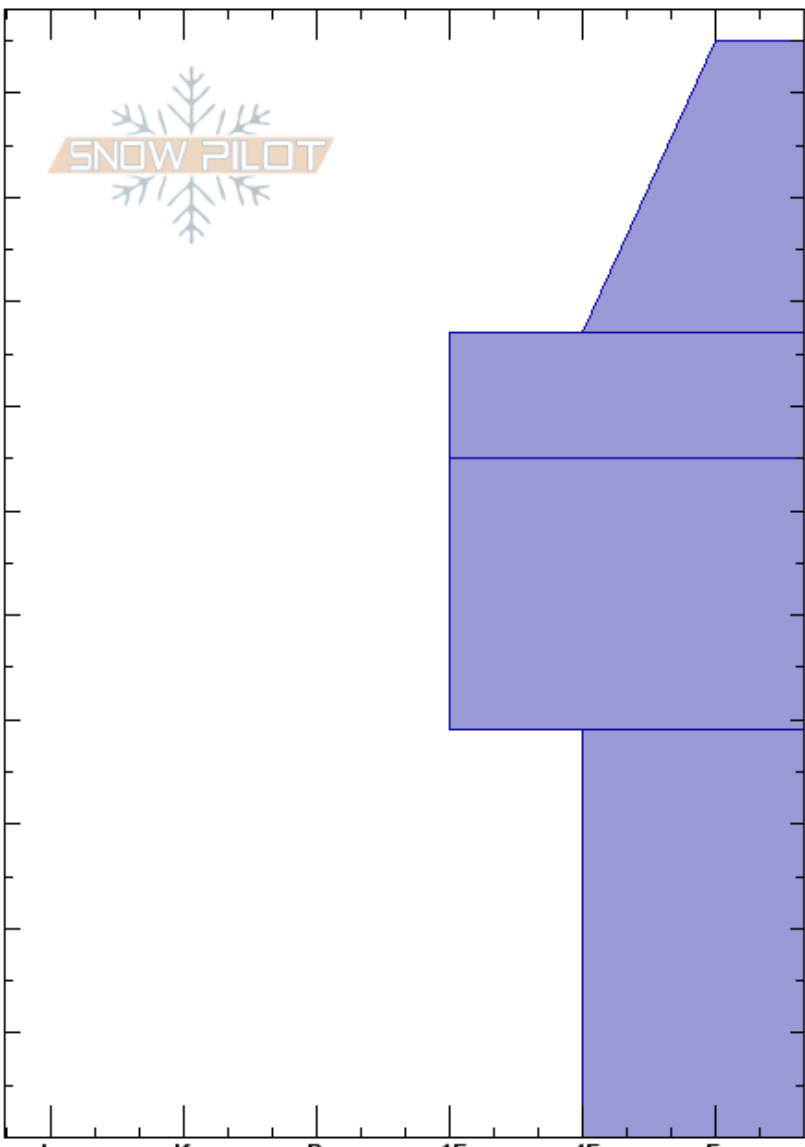

Imperial Bowl
 Tenmile Range
 CO
Elevation: 12075 ft
Aspect: 83°
Specifics: Pit dug in a Ski Area

Spencer Roth
 12/06/2024 - 11:30am
Co-ord:
Slope Angle: 29°
Wind Loading: previous

Stability:
Air Temperature: -5°C
Sky Cover: CLR
Precipitation: NO
Wind: W Calm

HS:105
PF:9
 39-0cm: Problematic layer

Elevation (ft)	Crystal		Moisture	ρ kg/m ³	Stability tests & Layer comments
	Form	Size			
105					
90	⊞ (/)	1(1)	D		
70	⊞ (/)	-0.5	D		
50	⊞ (/)	0.5	D		
20	□	1-1.5			