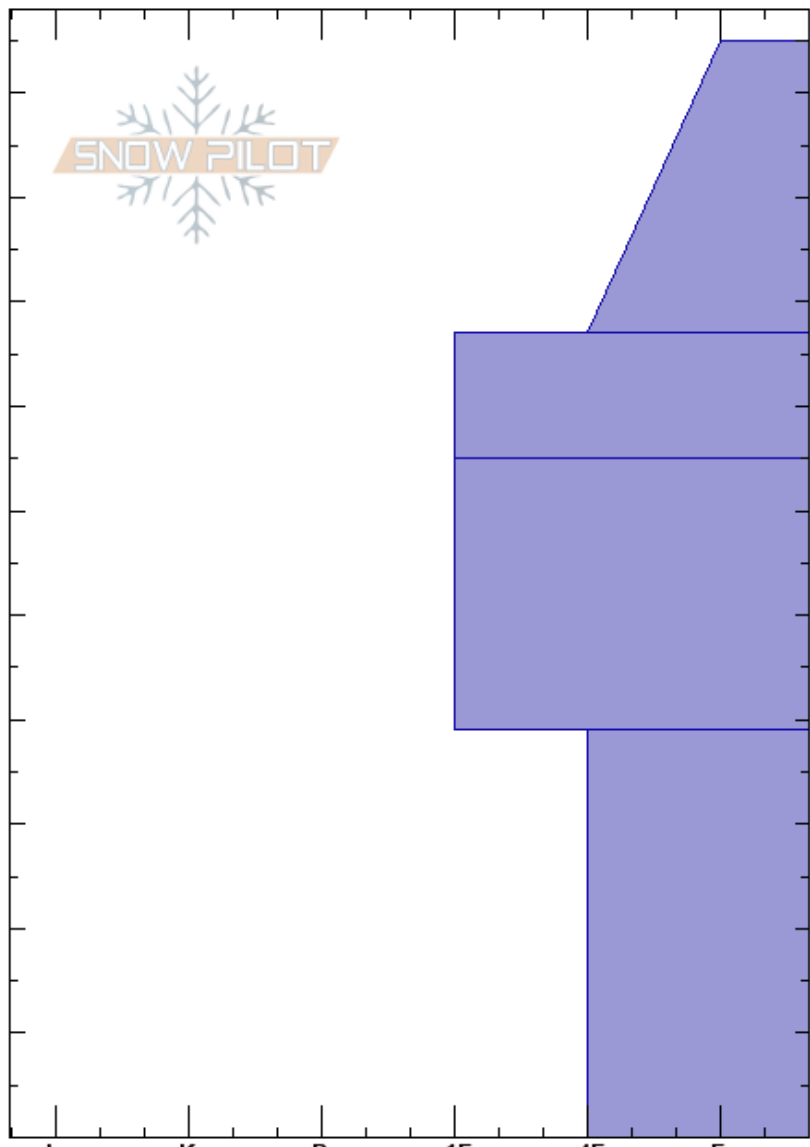

Imperial Bowl
 Tenmile Range
 CO
Elevation: 12075 ft
Aspect: 83°
Specifics: Pit dug in a Ski Area

Spencer Roth
 12/06/2024 - 11:30am
Co-ord:
Slope Angle: 29°
Wind Loading: previous

Stability:
Air Temperature: -5°C
Sky Cover: CLR
Precipitation: NO
Wind: W Calm

HS:105
PF:9
 39-0cm: Problematic layer

Elevation (ft)	Crystal		ρ kg/m ³	Stability tests & Layer comments
	Form	Size		
105				
90	⊞ (/)	1(1)	D	
75	⊞ (/)	-0.5	D	
65	⊞ (/)	0.5	D	
40	□	1-1.5		

CTN
 ECTX

Notes: Beautiful, clear day before a weather change.