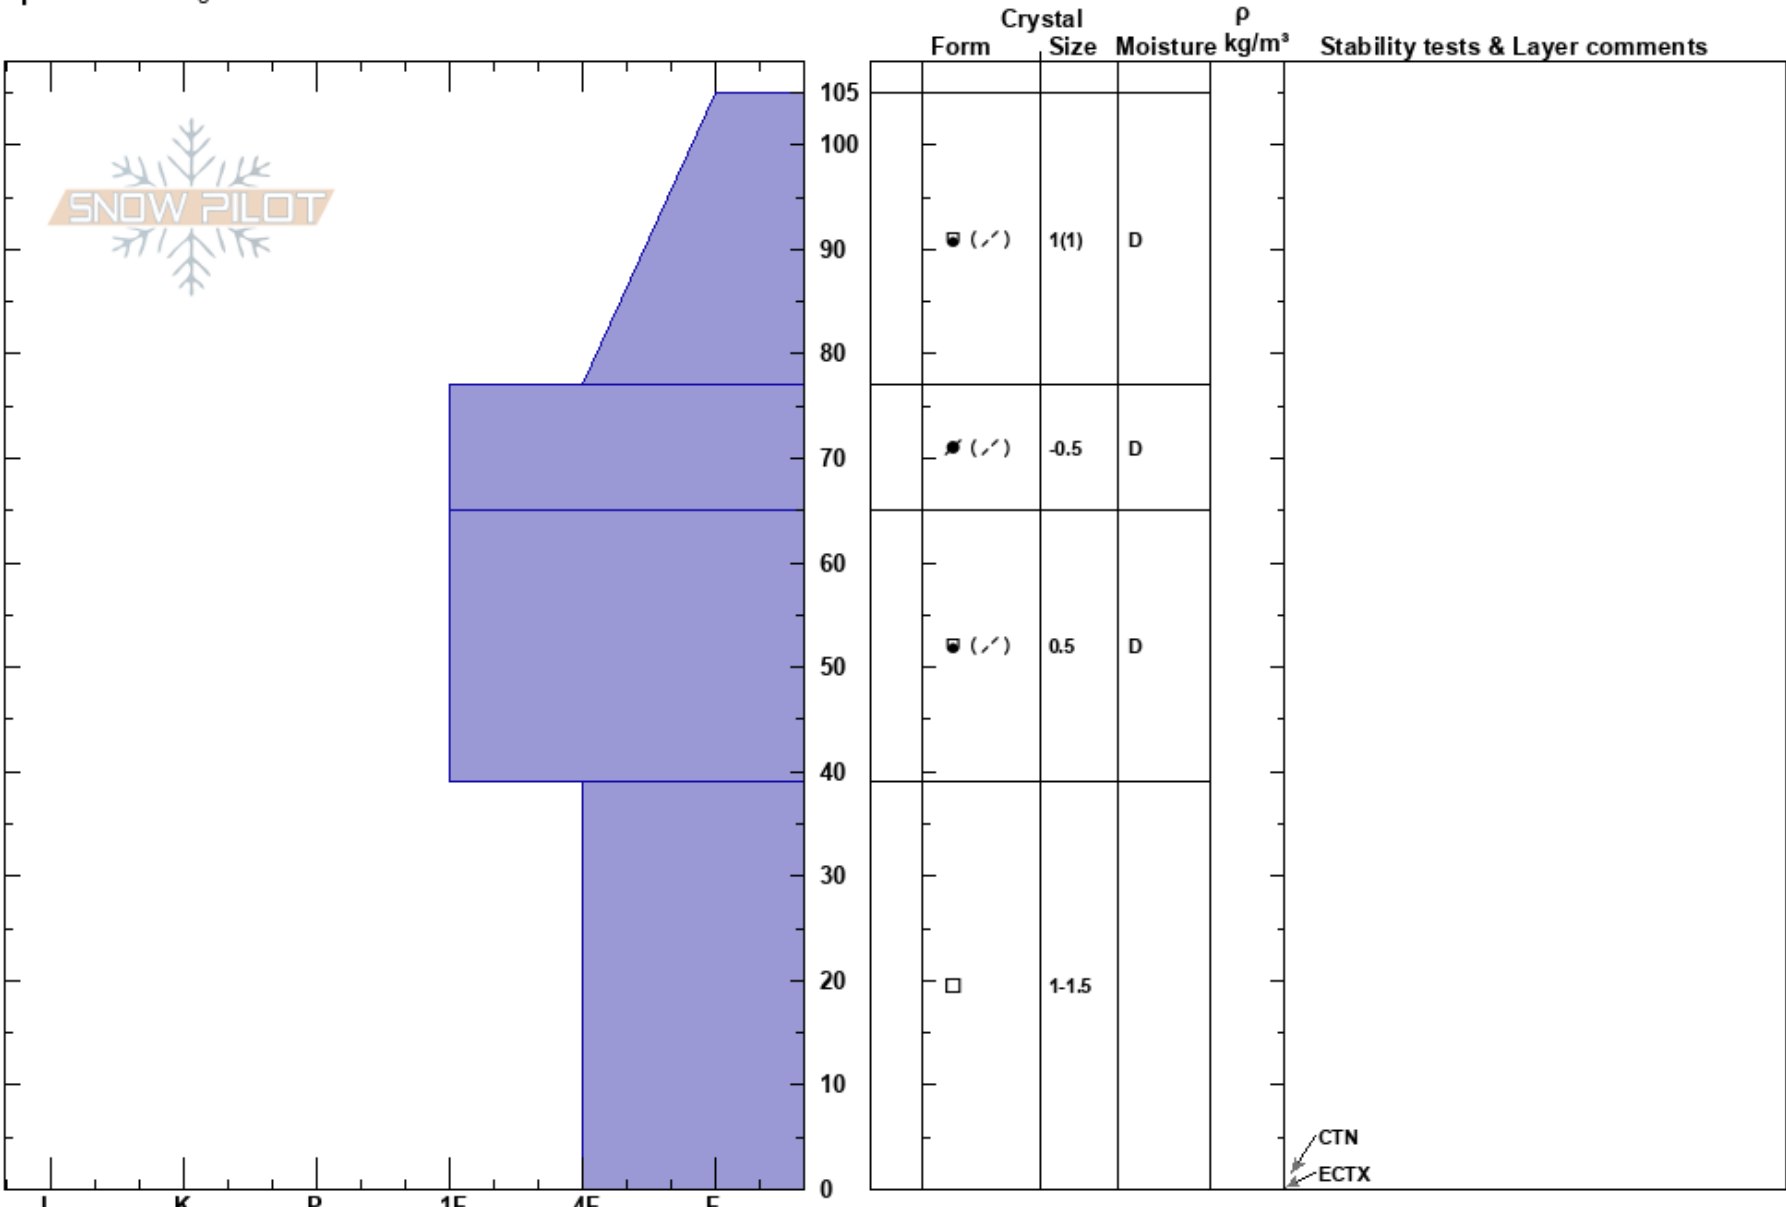

Imperial Bowl  
 Tenmile Range  
 CO  
**Elevation:** 12075 ft  
**Aspect:** 83°  
**Specifics:** Pit dug in a Ski Area

Spencer Roth  
 12/06/2024 - 11:30am  
**Co-ord:**  
**Slope Angle:** 29°  
**Wind Loading:** previous

**Stability:**  
**Air Temperature:** -5°C  
**Sky Cover:** CLR  
**Precipitation:** NO  
**Wind:** W Calm

**HS:**105  
**PF:**9  
 39-0cm: Problematic layer

CTN  
 ECTX