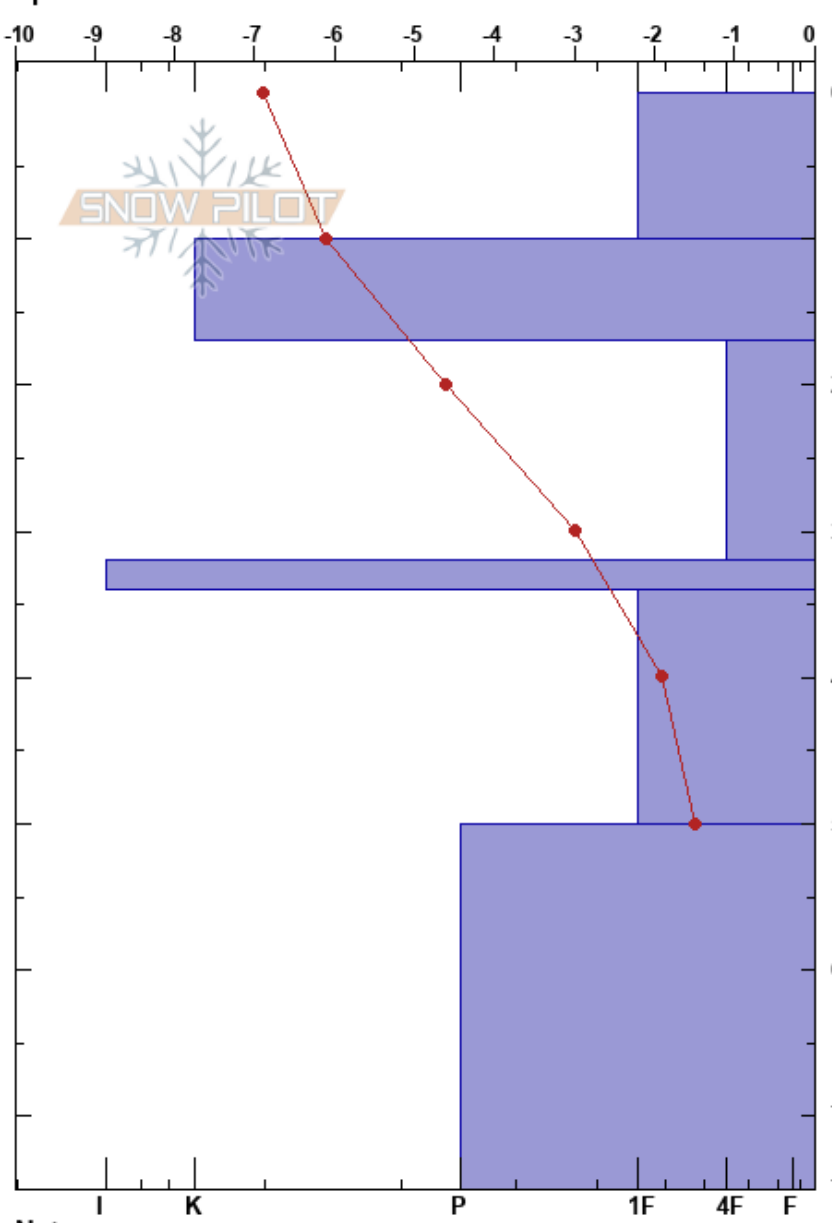

Mulfjäll Fjällvall
 Mulfjället
 Sweden
Elevation: 800 m
Aspect: NE
Specifics:

Karin Trolin
 09/12/2024 - 12:00
Co-ord: 63.41689N, 12.97009E
Slope Angle: 35°
Wind Loading: previous

Stability: HS:75
Air Temperature: -3.5°C **PF:**20
Sky Cover: SCT
Precipitation: NO
Wind: W Moderate

Layer Notes:

Form	Crystal		Moisture	ρ kg/m ³	Stability tests & Layer comments
	Size				
/ (●)	0.5				
⊙⊙					
← ECTN13 @18cm @FC					
□	1				
← ECTN22 @35cm på FC (DH)					
□ (^)	2				
⊙⊙					

Notes:

I K P 1F 4F F