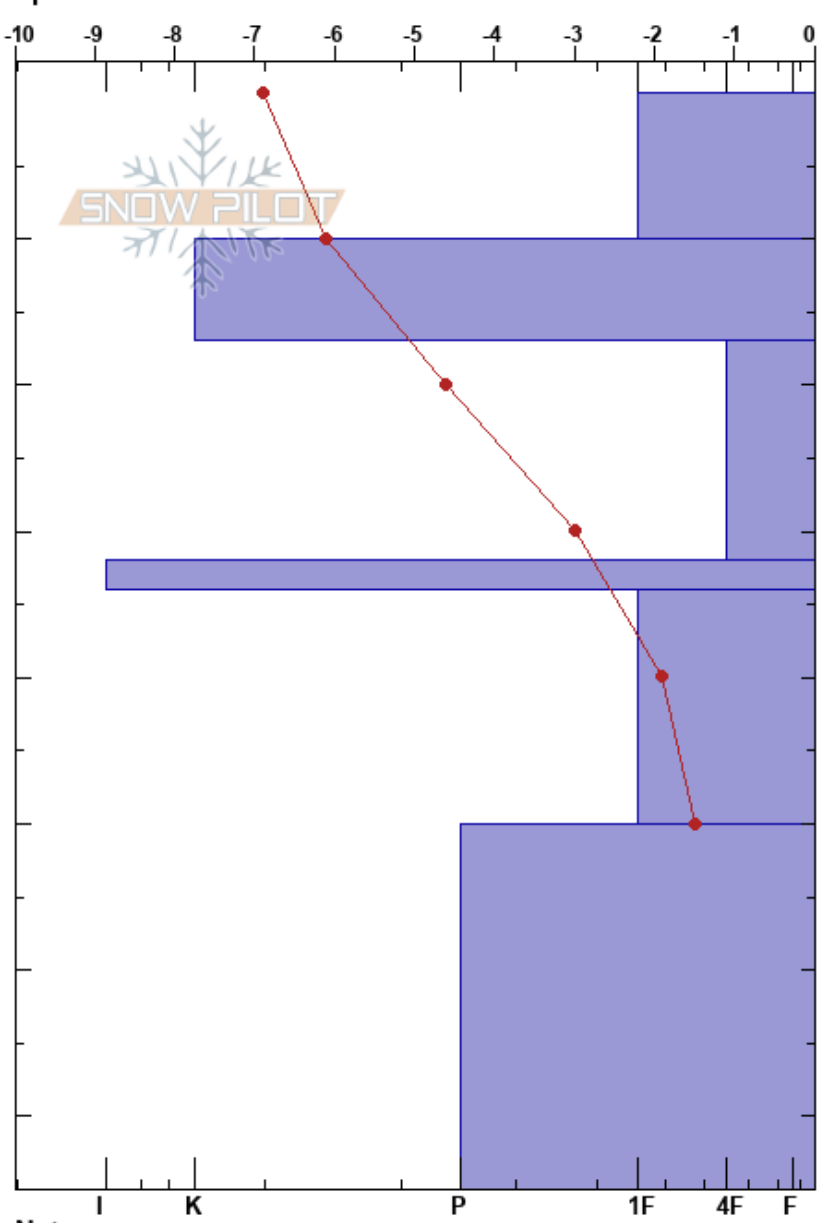

Mulfjäll Fjällvall
 Mulfjället
 Sweden
Elevation: 800 m
Aspect: NE
Specifics:

Karin Trolin
 09/12/2024 - 12:00
Co-ord: 63.41689N, 12.97009E
Slope Angle: 35°
Wind Loading: previous

Stability: HS:75
Air Temperature: -3.5°C **PF:**20
Sky Cover: SCT
Precipitation: NO
Wind: W Moderate

Layer Notes:

Form	Crystal		Moisture	ρ kg/m ³	Stability tests & Layer comments
	Size				
/ (●)	0.5				
⊙⊙					
← ECTN13 @18cm @FC					
□	1				
■					
← ECTN22 @35cm på FC (DH)					
□ (^)	2				
⊙⊙					

Notes: