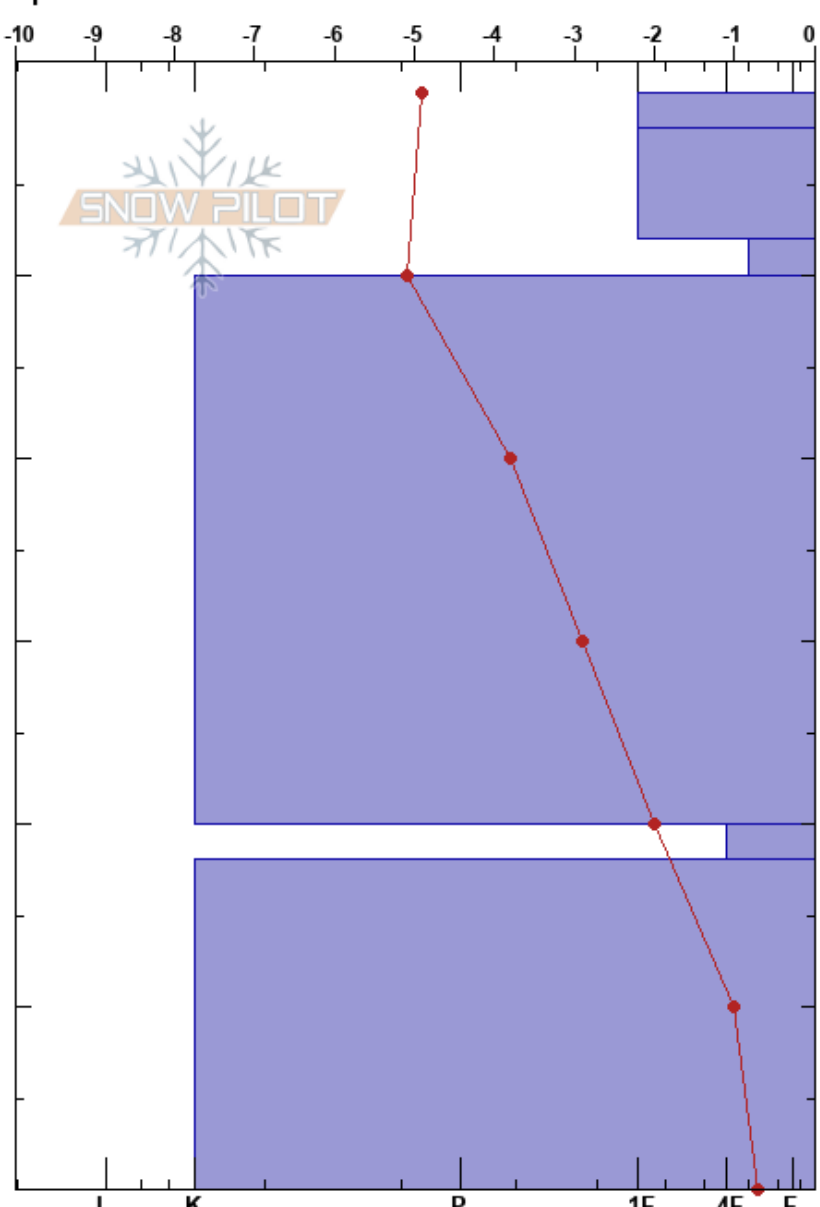

Mullfjället Sommarled
 Mullfjället
 Sweden
 Elevation: 820 m
 Aspect: SE
 Specifics:

Karin Trolin
 09/12/2024 - 12:00
 Co-ord: 63.42046N, 12.96898E
 Slope Angle: 30°
 Wind Loading: previous

Stability: HS:60
 Air Temperature: -3.5°C PF:10
 Sky Cover: SCT
 Precipitation: NO
 Wind: W Moderate

Layer Notes:

Form	Crystal		ρ kg/m ³	Stability tests & Layer comments
	Size	Moisture		
/	2	D		
•	1			
□	2	D		←ECTPV @9cm @FC 2.0
⊙			D	
□	1.5			
⊙				

Notes: