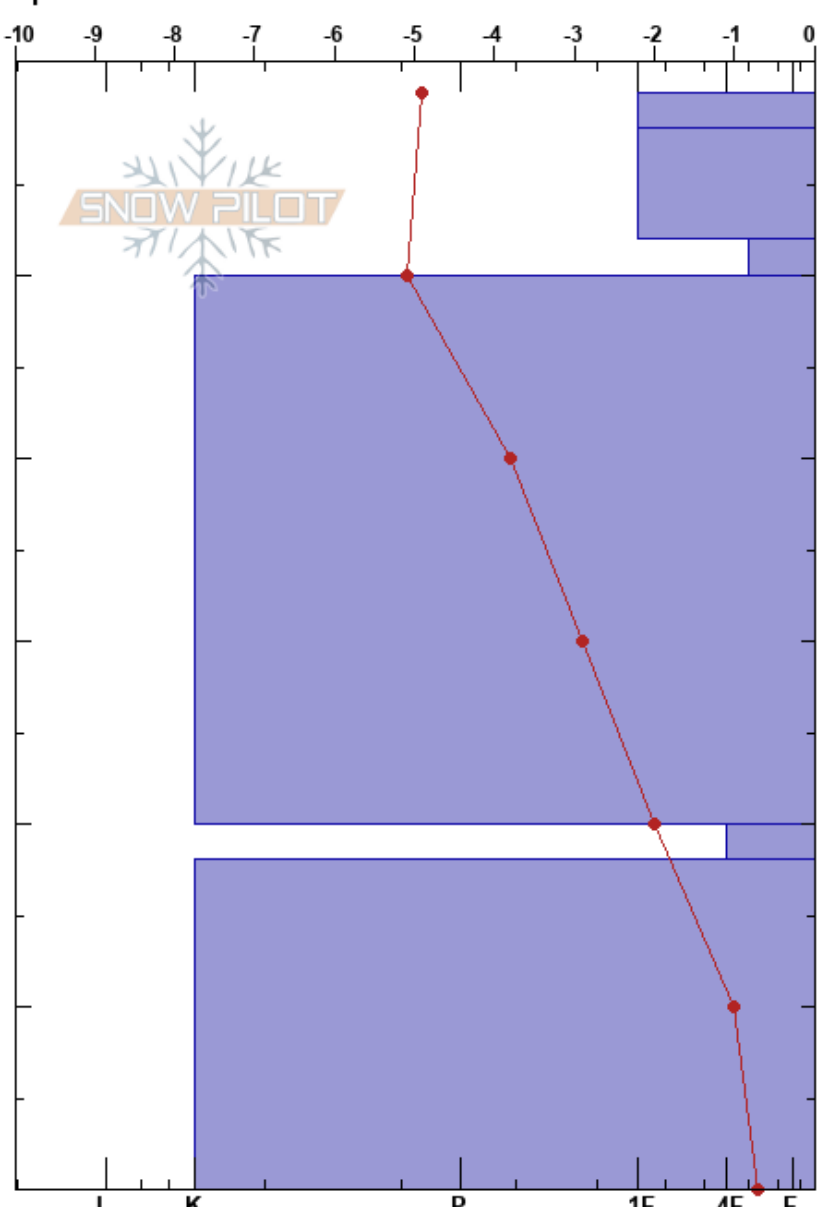

Mullfjället Sommarled
 Mullfjället
 Sweden
 Elevation: 820 m
 Aspect: SE
 Specifics:

Karin Trolin
 09/12/2024 - 12:00
 Co-ord: 63.42046N, 12.96898E
 Slope Angle: 30°
 Wind Loading: previous

Stability: HS:60
 Air Temperature: -3.5°C PF:10
 Sky Cover: SCT
 Precipitation: NO
 Wind: W Moderate

Layer Notes:

Form	Crystal		ρ kg/m ³	Stability tests & Layer comments
	Size	Moisture		
/	2	D		
•	1			
□	2	D		←ECTPV @9cm @FC 2.0
⊙		D		
□	1.5			
⊙				

Notes: