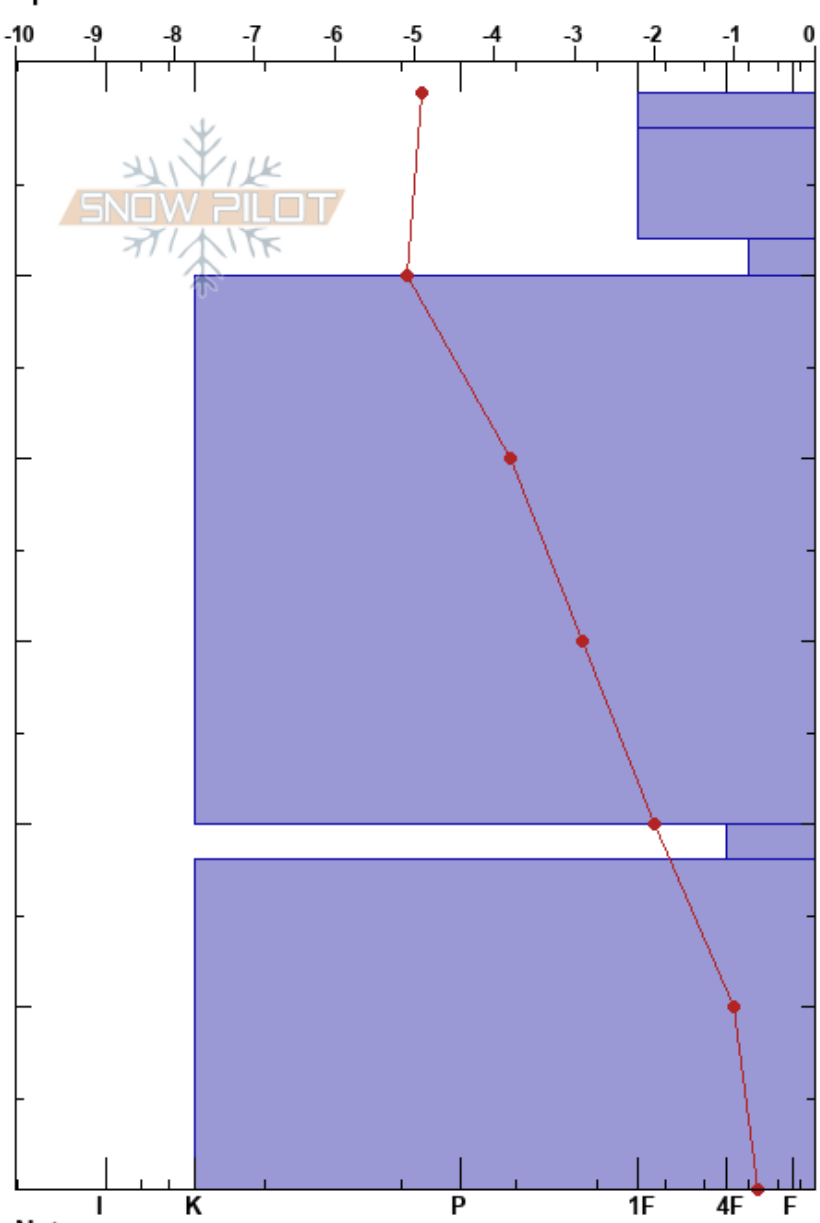

Mullfjället Sommarled
 Mullfjället
 Sweden
Elevation: 820 m
Aspect: SE
Specifics:

Karin Trolin
 09/12/2024 - 12:00
Co-ord: 63.42046N, 12.96898E
Slope Angle: 30°
Wind Loading: previous

Stability: HS:60
Air Temperature: -3.5°C PF:10
Sky Cover: SCT
Precipitation: NO
Wind: W Moderate

Layer Notes:

Form	Crystal		ρ kg/m ³	Stability tests & Layer comments
	Size	Moisture		
/	2	D		
•	1			
□	2	D		←ECTPV @9cm @FC 2.0
⊙		D		
□	1.5			
⊙				

Notes: