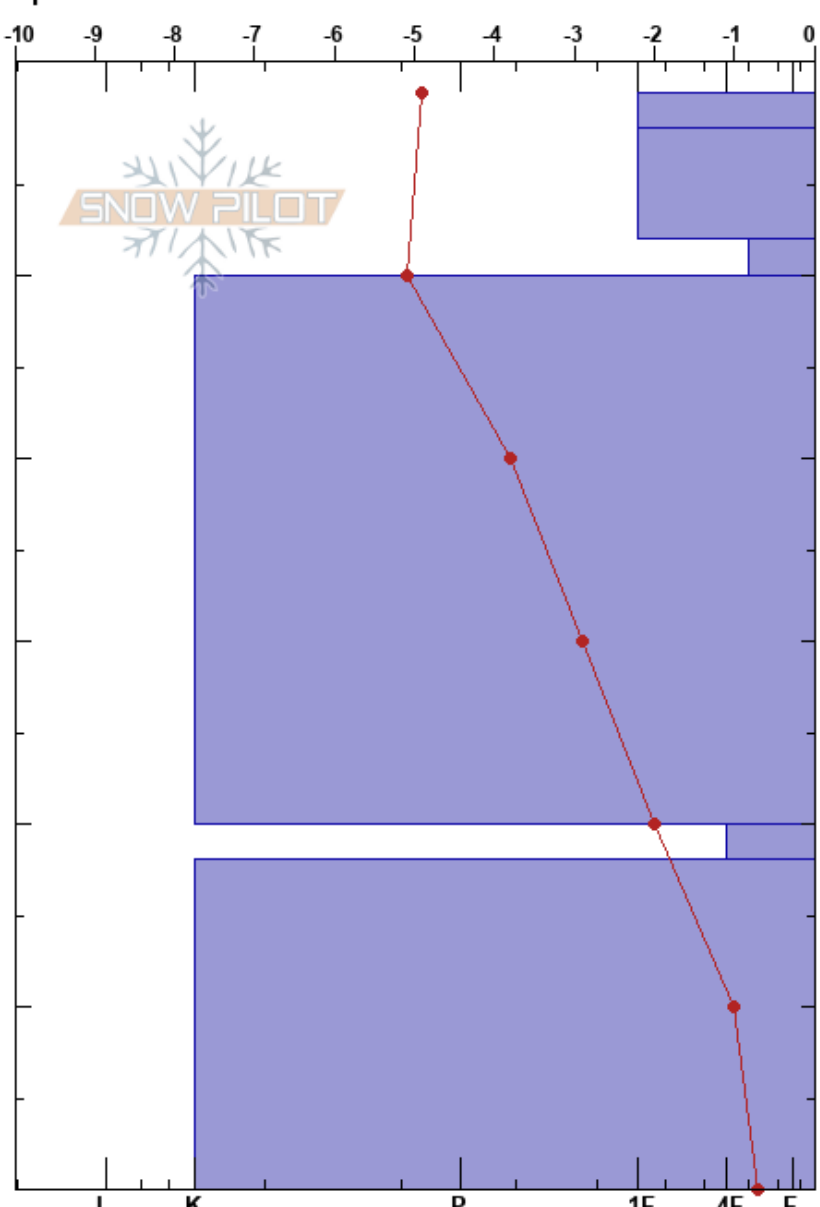

Mullfjället Sommarled  
 Mullfjället  
 Sweden  
 Elevation: 820 m  
 Aspect: SE  
 Specifics:

Karin Trolin  
 09/12/2024 - 12:00  
 Co-ord: 63.42046N, 12.96898E  
 Slope Angle: 30°  
 Wind Loading: previous

Stability: HS:60  
 Air Temperature: -3.5°C PF:10  
 Sky Cover: SCT  
 Precipitation: NO  
 Wind: W Moderate

Layer Notes:

Form	Crystal		$\rho$ kg/m <sup>3</sup>	Stability tests & Layer comments
	Size	Moisture		
/	2	D		
•	1			
□	2	D		←ECTPV @9cm @FC 2.0
⊙		D		
□	1.5			
⊙				