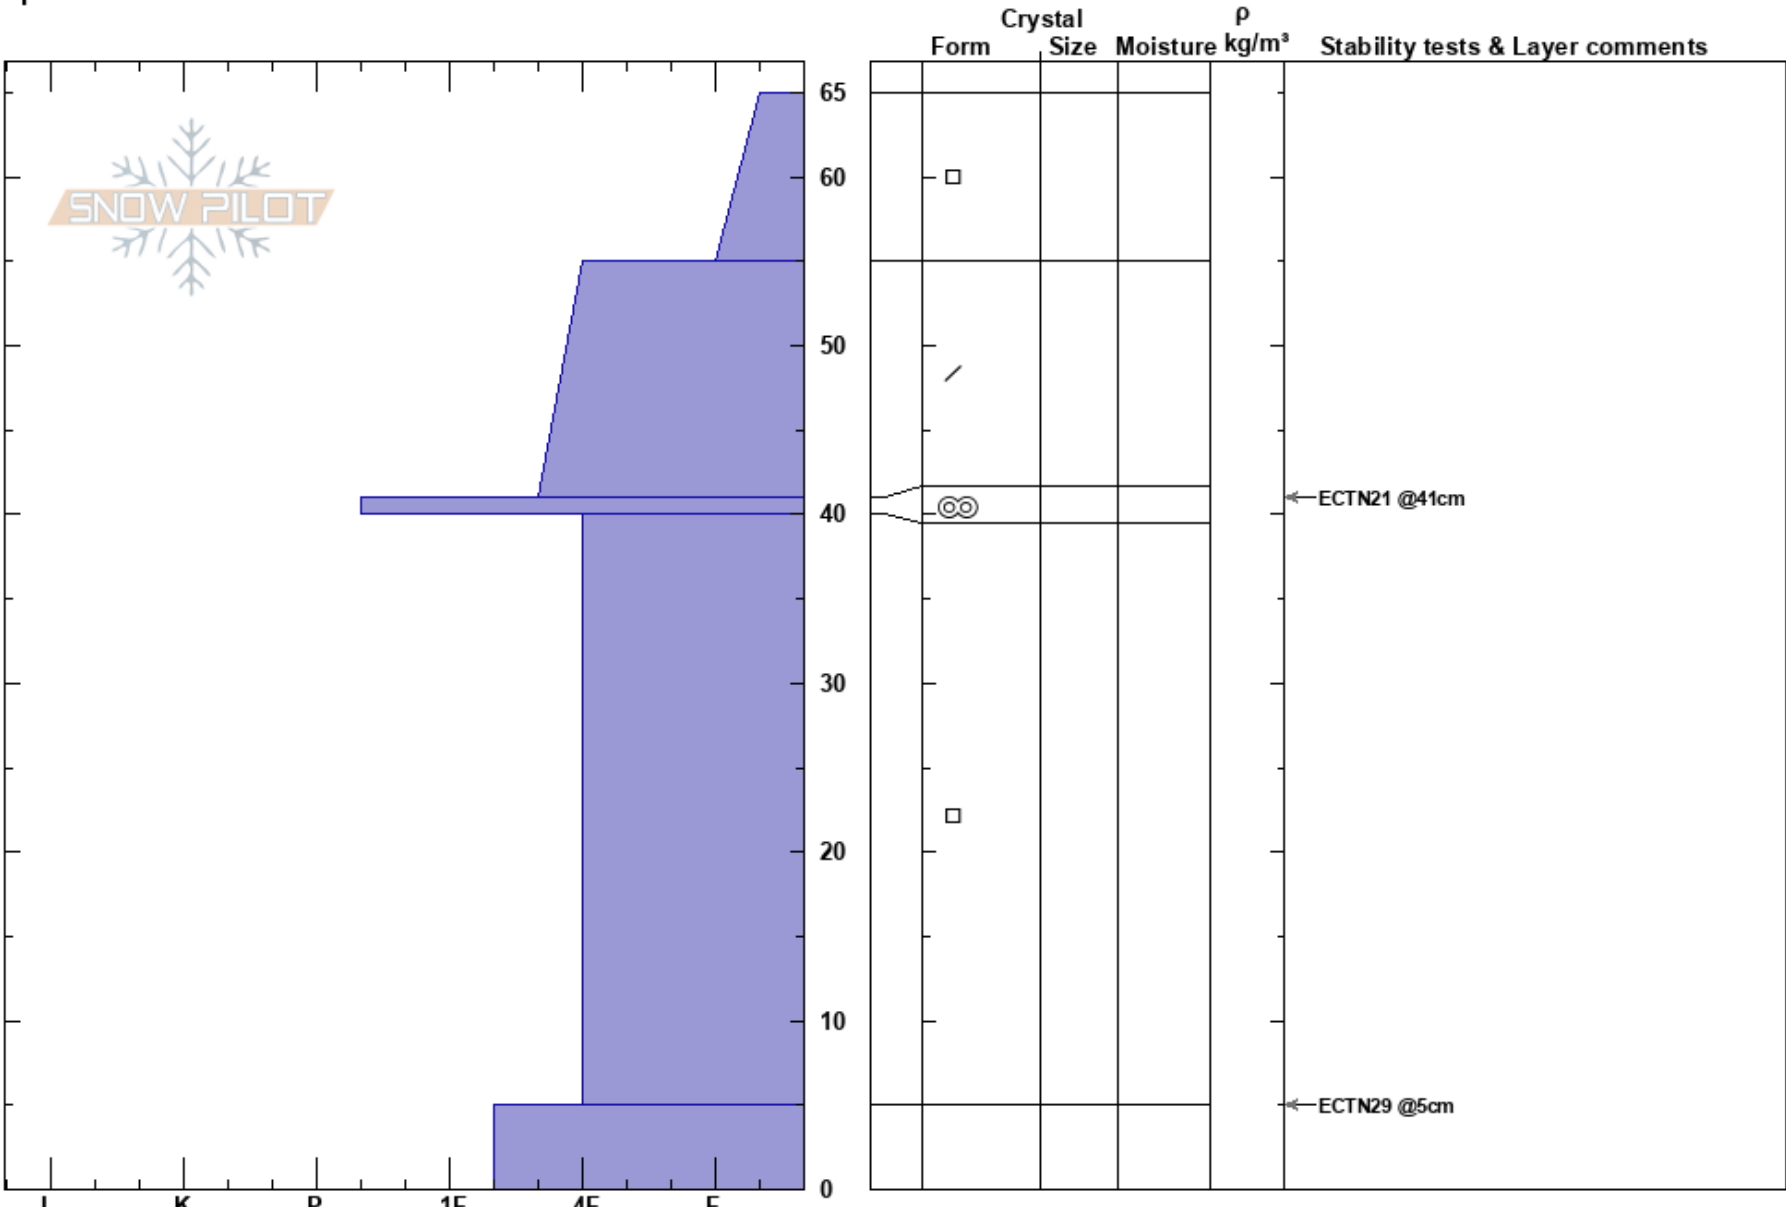

Cabin Run
 Wasatch Range
 UT
 Elevation: 9400 ft
 Aspect: W
 Specifics:

Spencer Donovan
 12/07/2024 - 2:00pm
 Co-ord: 40.67584N, -111.68536W
 Slope Angle: 32°
 Wind Loading:

Stability:
 Air Temperature:
 Sky Cover:
 Precipitation:
 Wind:

HS:65
 PF:30
 PS:20

Layer Notes:

Notes: