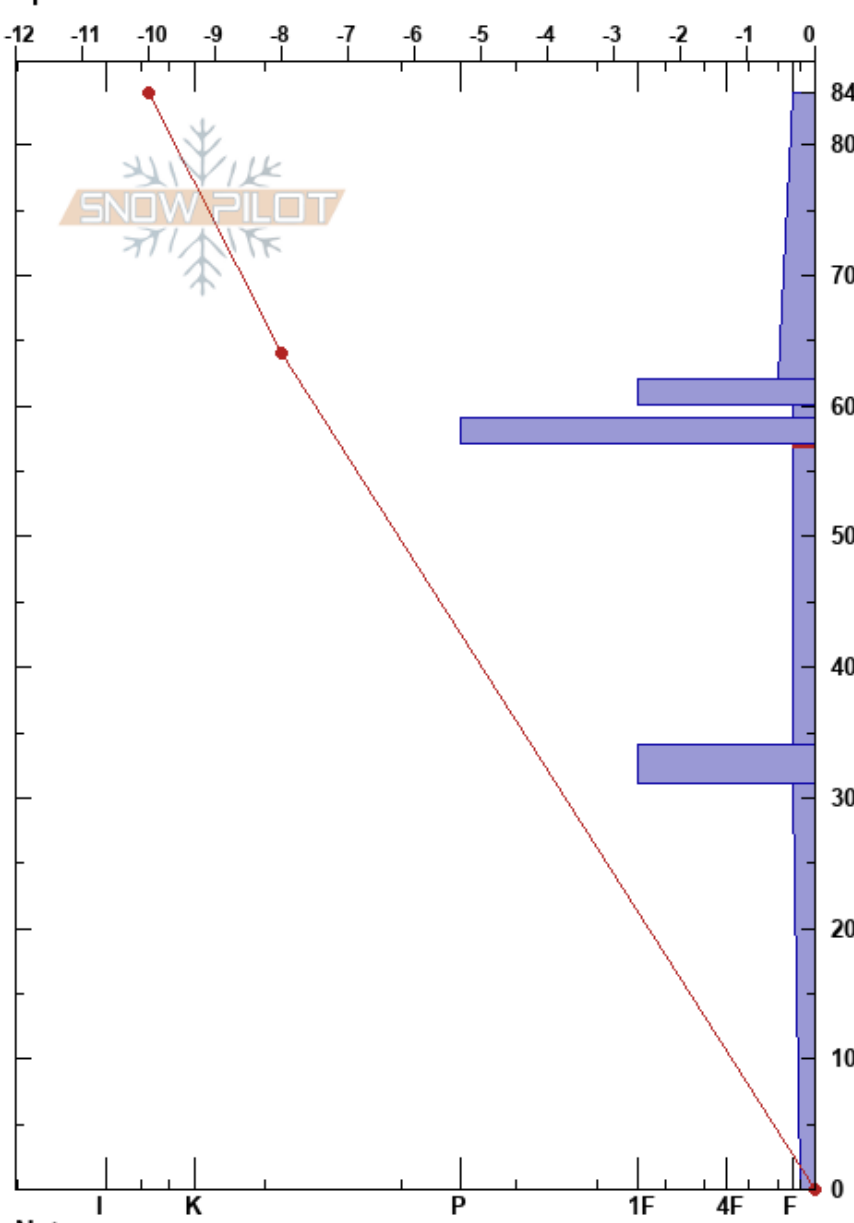

Poverty
 San Juan Range
 CO
 Elevation: 11450 ft
 Aspect: W
 Specifics:

Chris Dickson
 12/08/2024 - 11:00am
 Co-ord: 13S 249825E 4188105N
 Slope Angle: 27°
 Wind Loading:

Stability:
 Air Temperature: 2°C
 Sky Cover: FEW
 Precipitation: NO
 Wind: Calm
 HS:84
 PF:20
 PS:10
 57-34cm:Problematic layer

Height (cm)	Crystal		Moisture	ρ kg/m ³	Stability tests & Layer comments
	Form	Size			
84					
80					
70	☐	0.5-1			
65	☛				
60	☐				
58	☉☉				← CT15, Q2 @57cm ← ECTN15 @57cm ← ECTN16 @57cm
50					
45	☐	1-2			
40					
35	☛				
30					
20					← CT19, Q3 @19cm
15	☐	1-2			
10					
0					