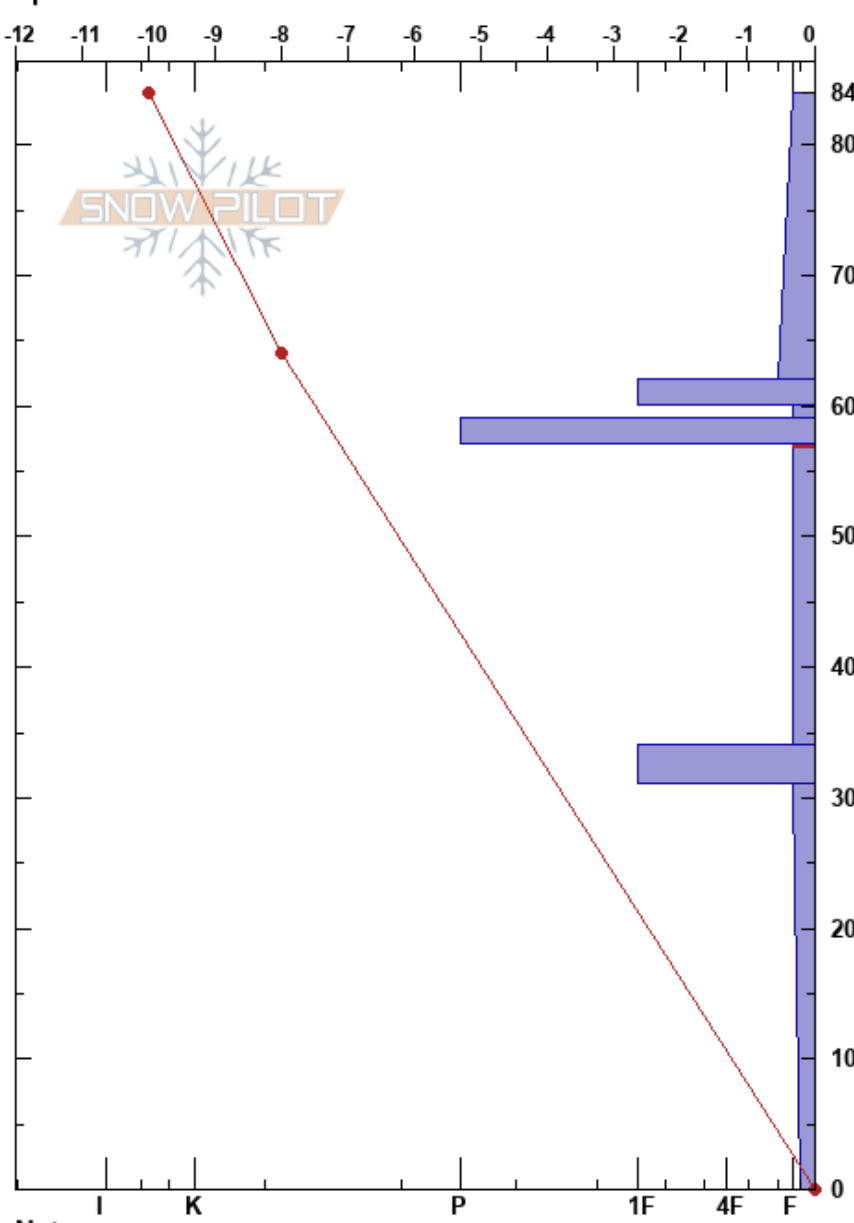

Poverty
 San Juan Range
 CO
 Elevation: 11450 ft
 Aspect: W
 Specifics:

Chris Dickson
 12/08/2024 - 11:00am
 Co-ord: 13S 249825E 4188105N
 Slope Angle: 27°
 Wind Loading:

Stability:
 Air Temperature: 2°C
 Sky Cover: FEW
 Precipitation: NO
 Wind: Calm
 HS:84
 PF:20
 PS:10
 57-34cm:Problematic layer

Form	Crystal		Moisture	ρ kg/m ³	Stability tests & Layer comments
	Size				
☐	0.5-1				
☛					
☐					
☉☉					← CT15, Q2 @57cm ← ECTN15 @57cm ← ECTN16 @57cm
☐	1-2				
☛					
☐	1-2				← CT19, Q3 @19cm

Notes: