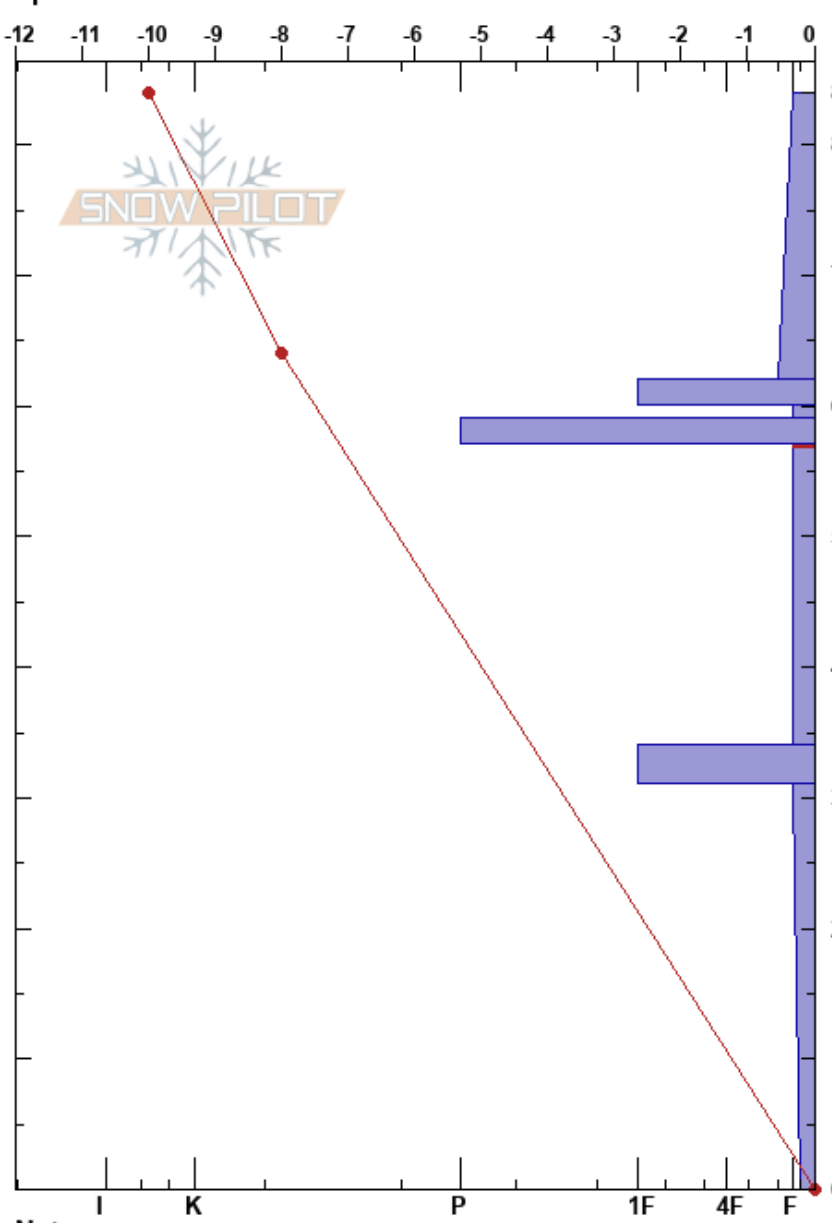

Poverty
 San Juan Range
 CO
 Elevation: 11450 ft
 Aspect: W
 Specifics:

Chris Dickson
 12/08/2024 - 11:00am
 Co-ord: 13S 249825E 4188105N
 Slope Angle: 27°
 Wind Loading:

Stability:
 Air Temperature: 2°C
 Sky Cover: FEW
 Precipitation: NO
 Wind: Calm
 HS:84
 PF:20
 PS:10
 57-34cm:Problematic layer

Height (cm)	Crystal		Moisture	ρ kg/m ³	Stability tests & Layer comments
	Form	Size			
84					
80					
70	☐	0.5-1			
65	☐				
60	☐				
55	☉☉				CT15, Q2 @57cm ECTN15 @57cm ECTN16 @57cm
50					
45	☐	1-2			
40					
35	☐				
30					
25					
20					CT19, Q3 @19cm
15	☐	1-2			
10					
5					
0					