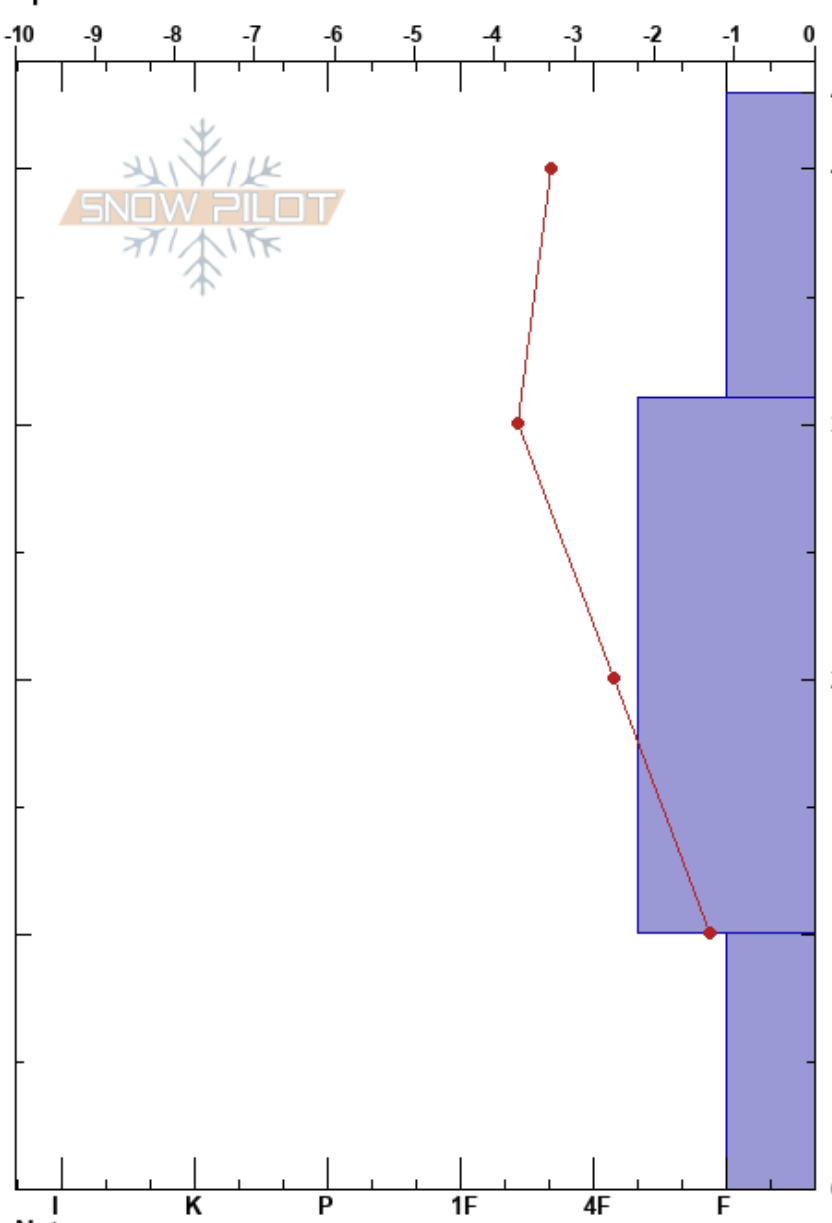

Card Canyon Wx Station
 Bear River Range
 UT
 Elevation: 8715 ft
 Aspect: NE
 Specifics:

paige pagnucco
 12/08/2024 - 12:00pm
 Co-ord: 41.72939N, -111.68252W
 Slope Angle: 15°
 Wind Loading:

Stability:
 Air Temperature: 2.9°C
 Sky Cover: FEW
 Precipitation: NO
 Wind:

HS:43
 Layer Notes:
 43-31cm: Problematic layer

Form	Crystal		ρ kg/m ³	Stability tests & Layer comments
	Size	Moisture		
□				
□				
□	1-2			← ECTN22 @10cm

Notes: