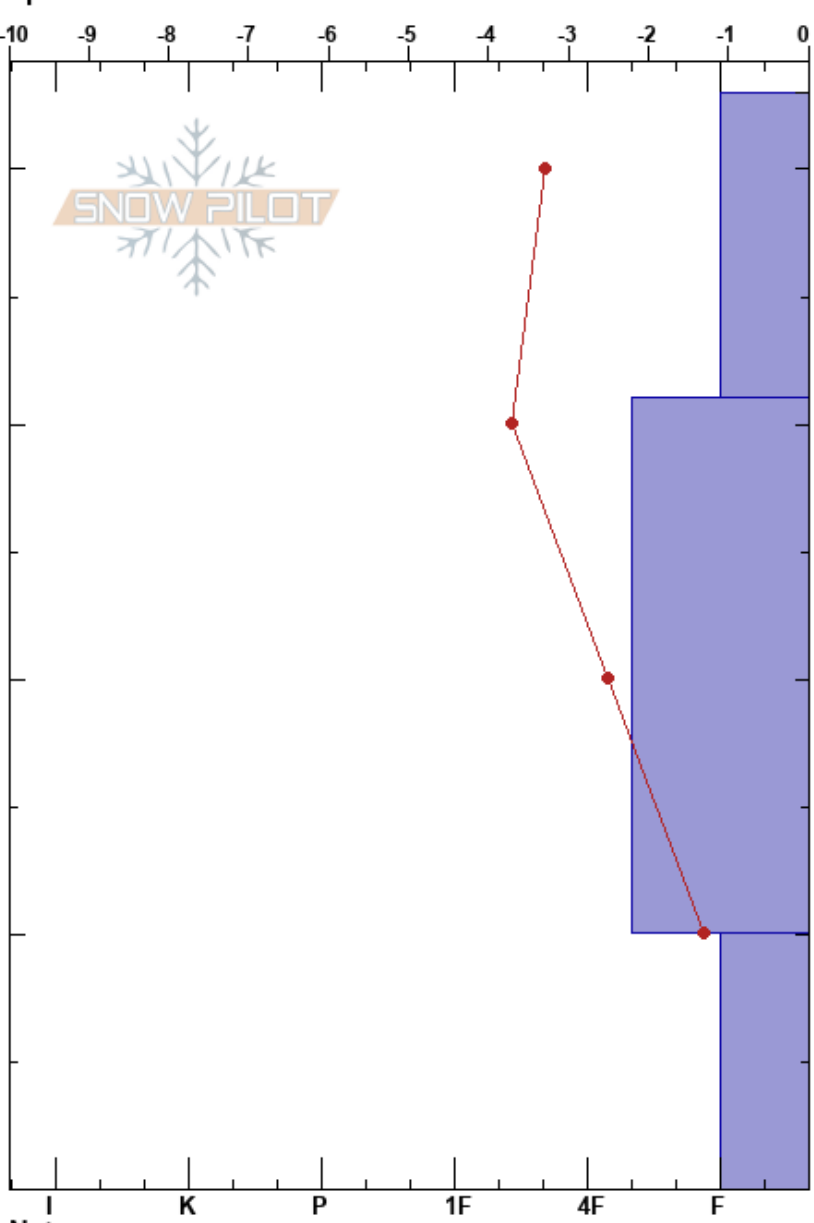

Card Canyon Wx Station  
 Bear River Range  
 UT  
 Elevation: 8715 ft  
 Aspect: NE  
 Specifics:

paige pagnucco  
 12/08/2024 - 12:00pm  
 Co-ord: 41.72939N, -111.68252W  
 Slope Angle: 15°  
 Wind Loading:

Stability:  
 Air Temperature: 2.9°C  
 Sky Cover: FEW  
 Precipitation: NO  
 Wind:

HS:43  
 Layer Notes:  
 43-31cm: Problematic layer

Form	Crystal		$\rho$ kg/m <sup>3</sup>	Stability tests & Layer comments
	Size	Moisture		
□				
□				
□	1-2			← ECTN22 @10cm