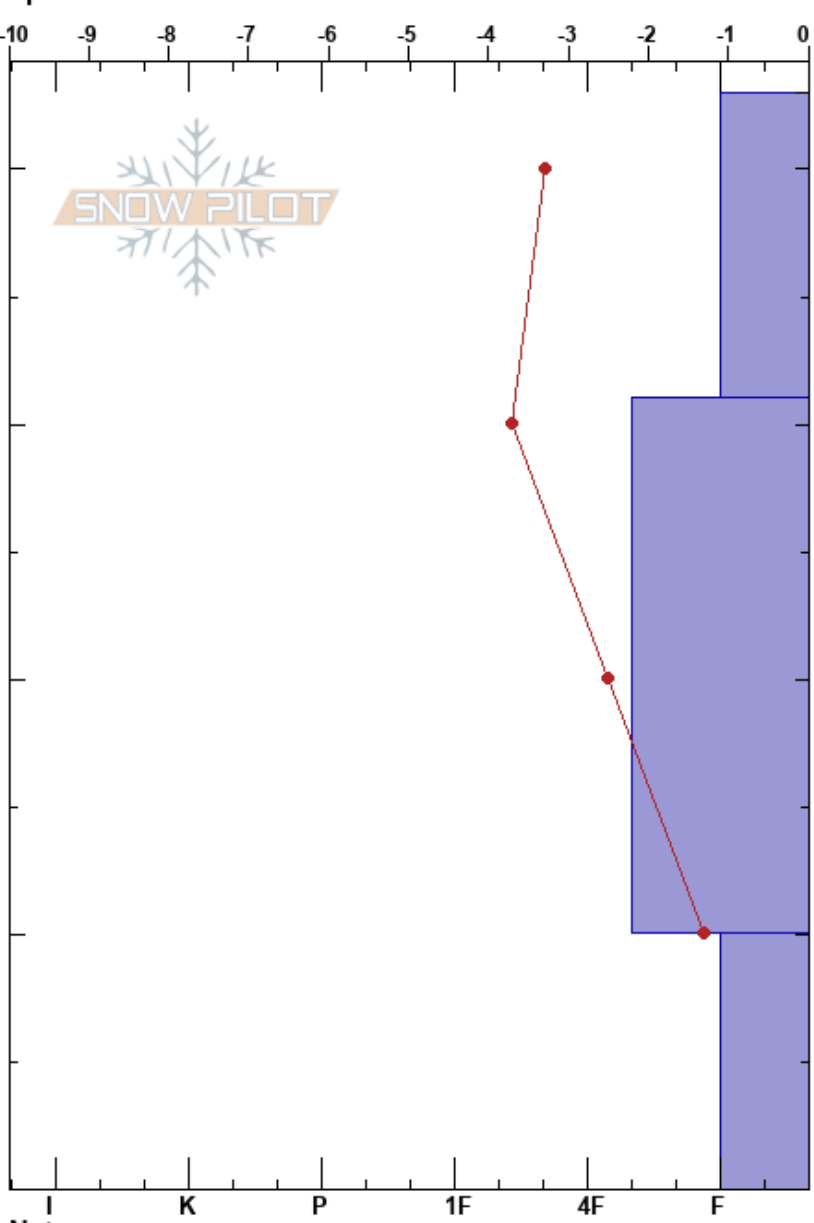

Card Canyon Wx Station  
 Bear River Range  
 UT  
 Elevation: 8715 ft  
 Aspect: NE  
 Specifics:

paige pagnucco  
 12/08/2024 - 12:00pm  
 Co-ord: 41.72939N, -111.68252W  
 Slope Angle: 15°  
 Wind Loading:

Stability:  
 Air Temperature: 2.9°C  
 Sky Cover: FEW  
 Precipitation: NO  
 Wind:

HS:43  
 Layer Notes:  
 43-31cm: Problematic layer

Form	Crystal Size	Moisture	$\rho$ kg/m <sup>3</sup>	Stability tests & Layer comments
□				
□				
□	1-2			← ECTN22 @10cm