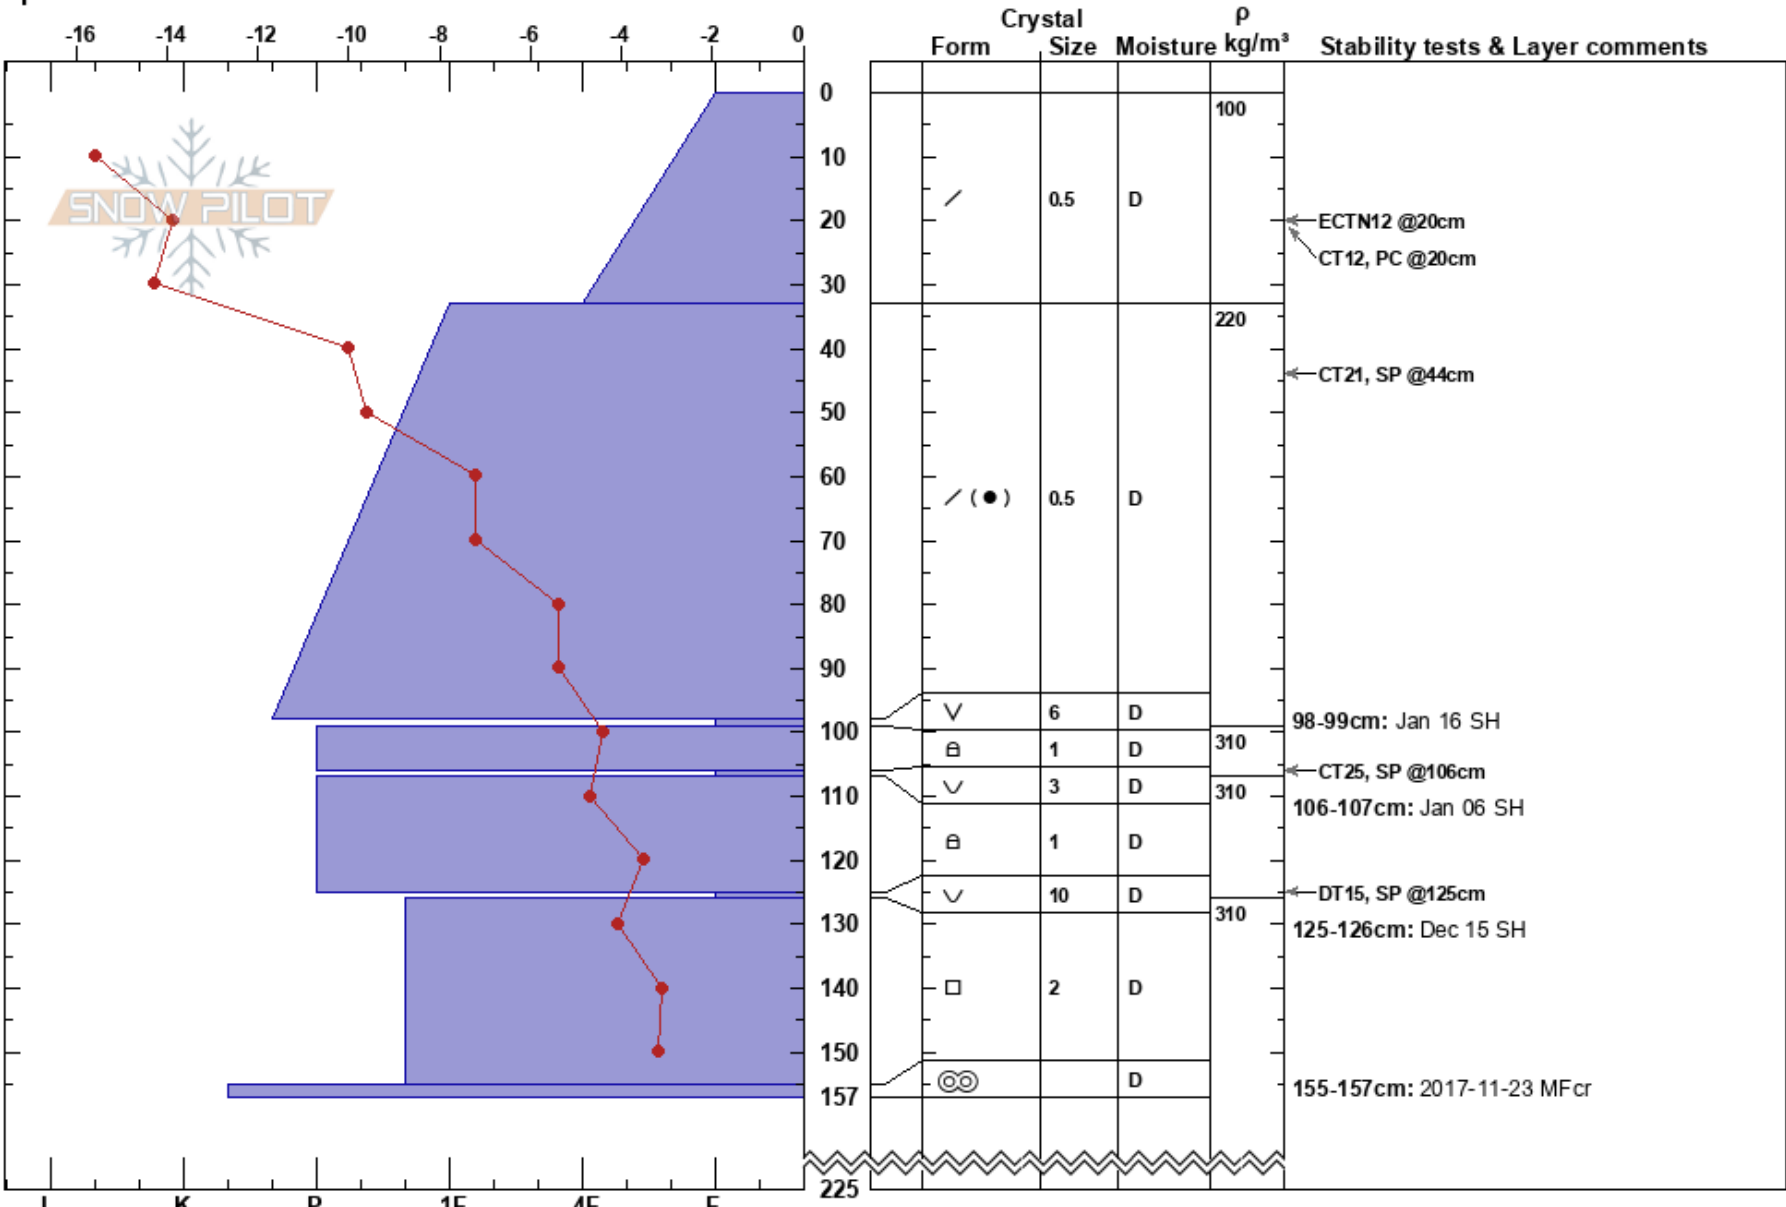

KHMR Dogtooth

Martin Labuda  
11/02/2018 - 13:50

**Stability:**  
**Air Temperature:** -14.2°C **PF:**40  
**Sky Cover:** OVC  
**Precipitation:** S-1  
**Wind:** Calm

**HS:**225  
**Layer Notes:**  
98-99cm: Jan 16 SH  
106-107cm: Jan 06 SH  
125-126cm: Dec 15 SH  
125-126cm: Problematic layer  
155-157cm: 2017-11-23 MFcr

BC  
**Elevation:** 2050 m  
**Aspect:** W  
**Specifics:**

**Co-ord:**  
**Slope Angle:** 12°  
**Wind Loading:**

**Notes:** Open site in trees. wind sheltered and sun exposed. small vegetation in ground.