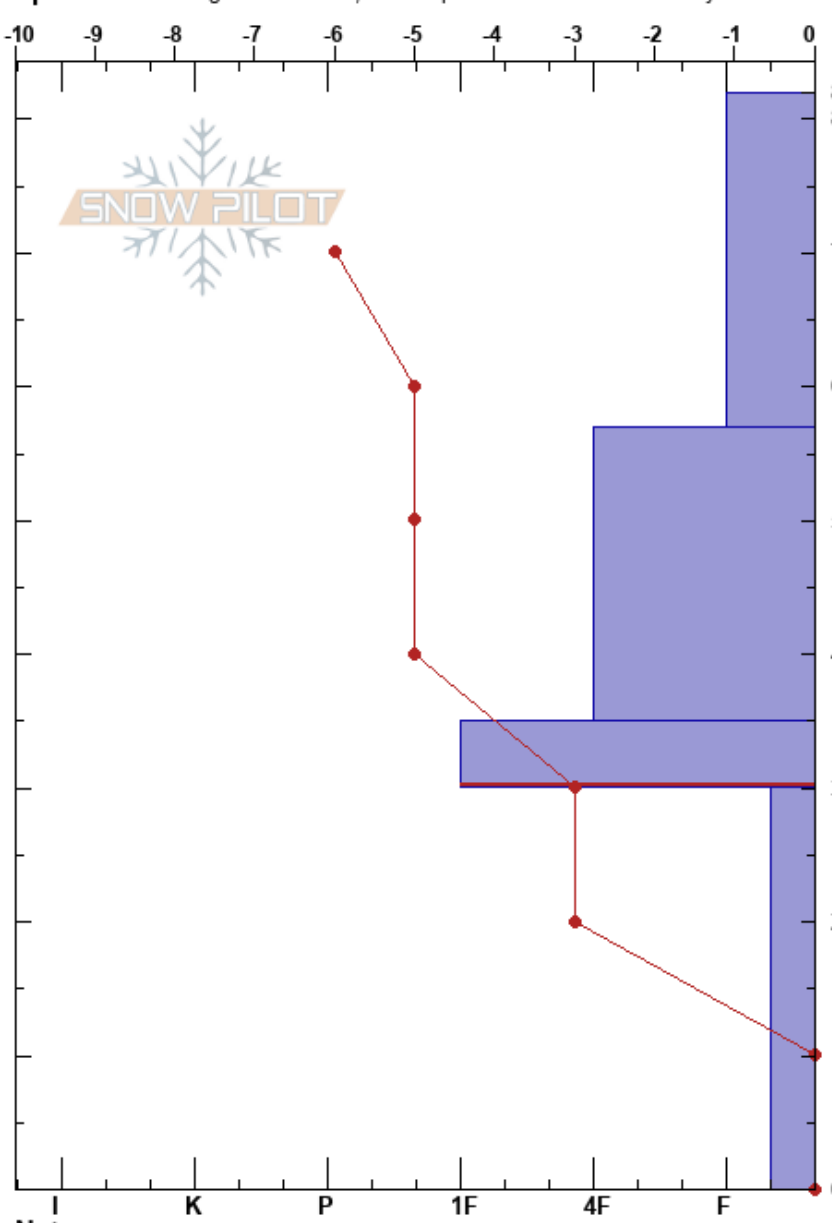

Red Bull  
Sawatch  
CO  
Elevation: 11389 ft  
Aspect: 30°  
Specifics: Pit dug in a Ski Area; Pit is representative of backcountry

Aaron Peyrouse  
12/08/2024 - 11:00am  
Co-ord: 38.51983N, -106.33730W  
Slope Angle: 28°  
Wind Loading: previous

Stability: **Air Temperature:**  
Sky Cover: FEW  
Precipitation: NO  
Wind: W Light Breeze

HS:82  
PF:75 35-30cm:Problematic layer  
PS:25

Form	Crystal Size	Moisture	$\rho$ kg/m <sup>3</sup>	Stability tests & Layer comments
/	0.5-1			
•	1-1.5			
• (□)	1-2(1)			← ECTPV @30cm ← PST65/100 (End) @30cm
^	1-3			