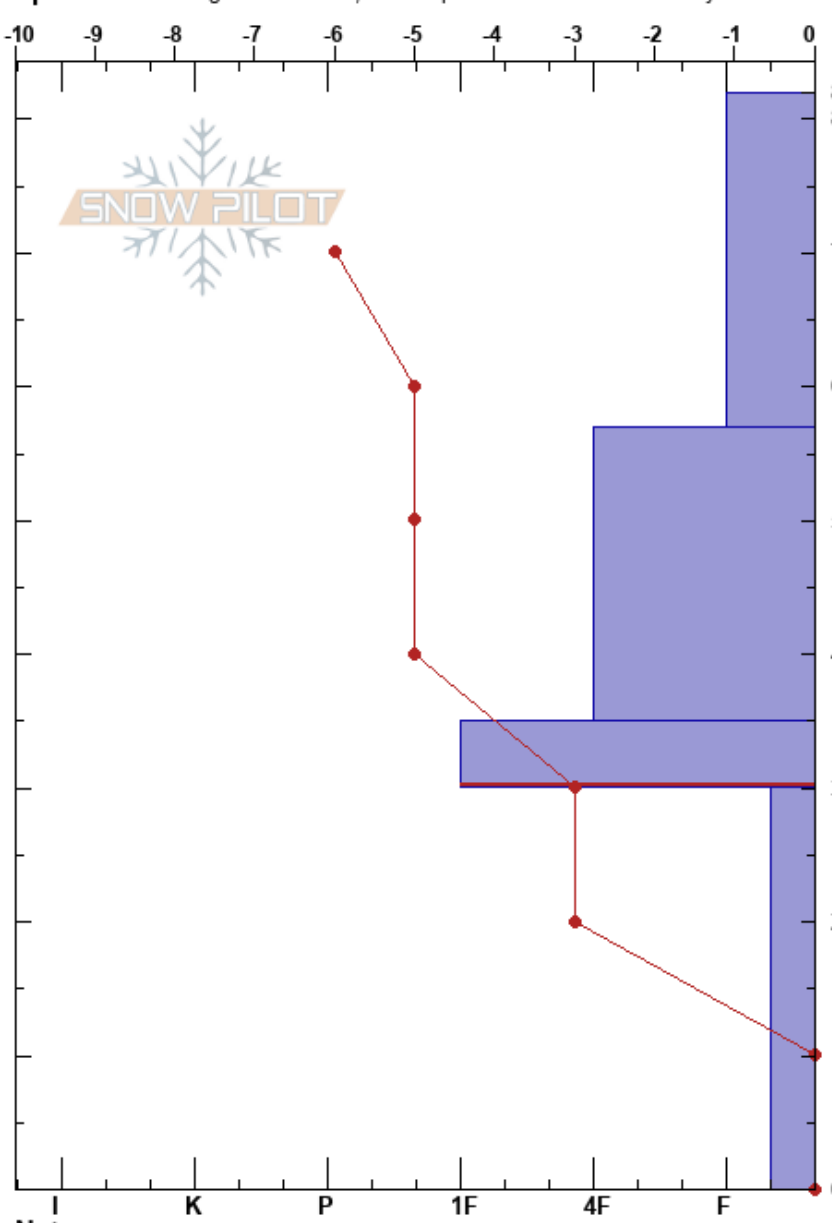

Red Bull
Sawatch
CO
Elevation: 11389 ft
Aspect: 30°
Specifics: Pit dug in a Ski Area; Pit is representative of backcountry

Aaron Peyrouse
12/08/2024 - 11:00am
Co-ord: 38.51983N, -106.33730W
Slope Angle: 28°
Wind Loading: previous

Stability: **Air Temperature:**
Sky Cover: FEW
Precipitation: NO
Wind: W Light Breeze

HS:82
PF:75 35-30cm:Problematic layer
PS:25

Form	Crystal Size	Moisture	ρ kg/m ³	Stability tests & Layer comments
/	0.5-1			
•	1-1.5			
• (□)	1-2(1)			← ECTPV @30cm ← PST65/100 (End) @30cm
^	1-3			