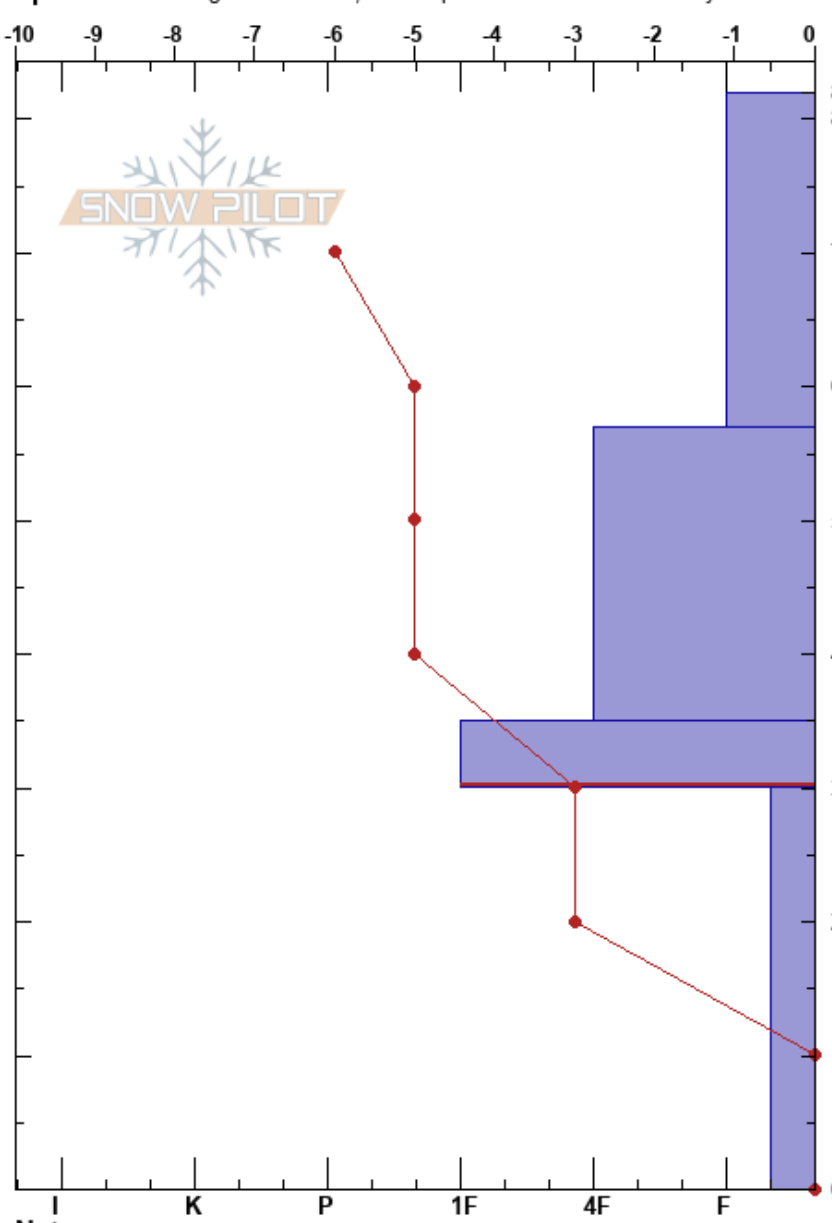

Red Bull
Sawatch
CO
Elevation: 11389 ft
Aspect: 30°
Specifics: Pit dug in a Ski Area; Pit is representative of backcountry

Aaron Peyrouse
12/08/2024 - 11:00am
Co-ord: 38.51983N, -106.33730W
Slope Angle: 28°
Wind Loading: previous

Stability: **Air Temperature:**
Sky Cover: FEW
Precipitation: NO
Wind: W Light Breeze

HS:82
PF:75
PS:25
35-30cm: Problematic layer

Form	Crystal Size	Moisture	ρ kg/m ³	Stability tests & Layer comments
/	0.5-1			
•	1-1.5			
• (□)	1-2(1)			← ECTPV @30cm ← PST65/100 (End) @30cm
^	1-3			