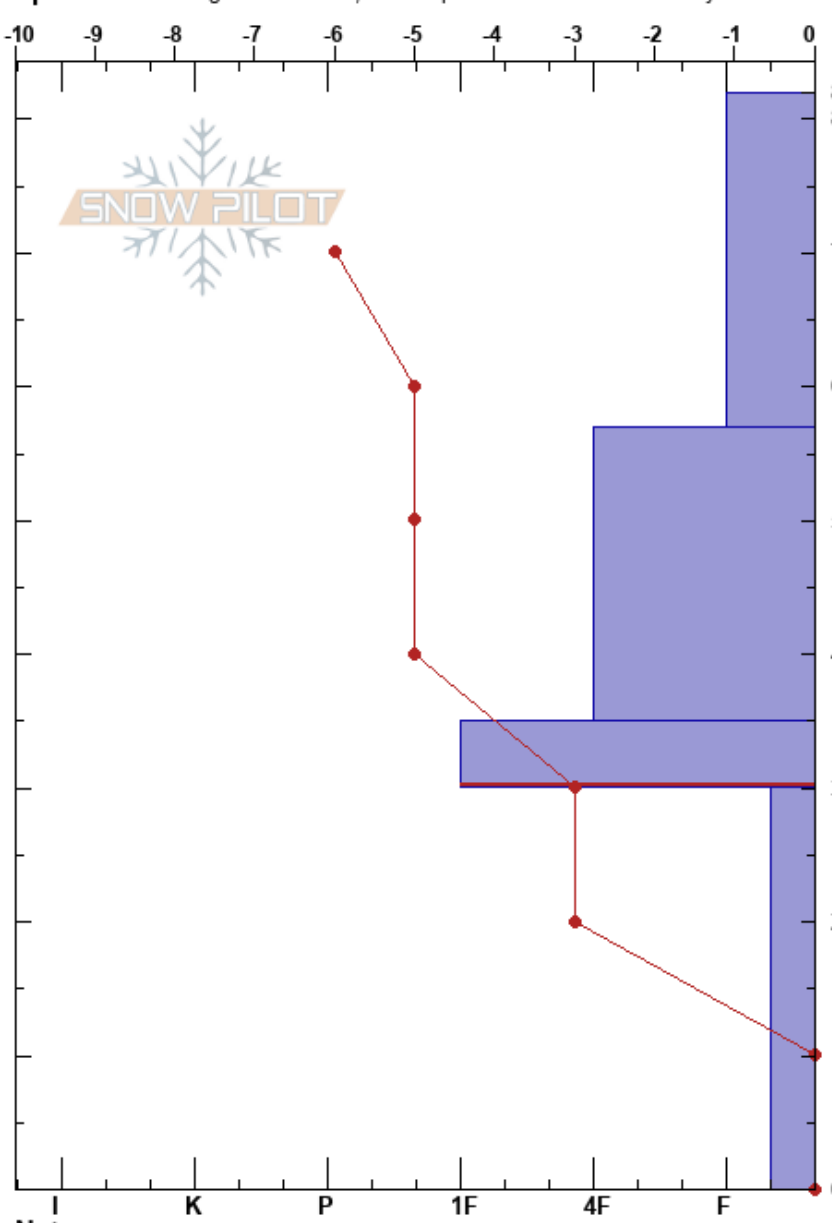

Red Bull
Sawatch
CO
Elevation: 11389 ft
Aspect: 30°
Specifics: Pit dug in a Ski Area; Pit is representative of backcountry

Aaron Peyrouse
12/08/2024 - 11:00am
Co-ord: 38.51983N, -106.33730W
Slope Angle: 28°
Wind Loading: previous

Stability:
Air Temperature:
Sky Cover: FEW
Precipitation: NO
Wind: W Light Breeze

HS:82
PF:75
PS:25
35-30cm: Problematic layer

Form	Crystal Size	Moisture	ρ kg/m ³	Stability tests & Layer comments
/	0.5-1			
•	1-1.5			
• (□)	1-2(1)			← ECTPV @30cm ← PST65/100 (End) @30cm
^	1-3			