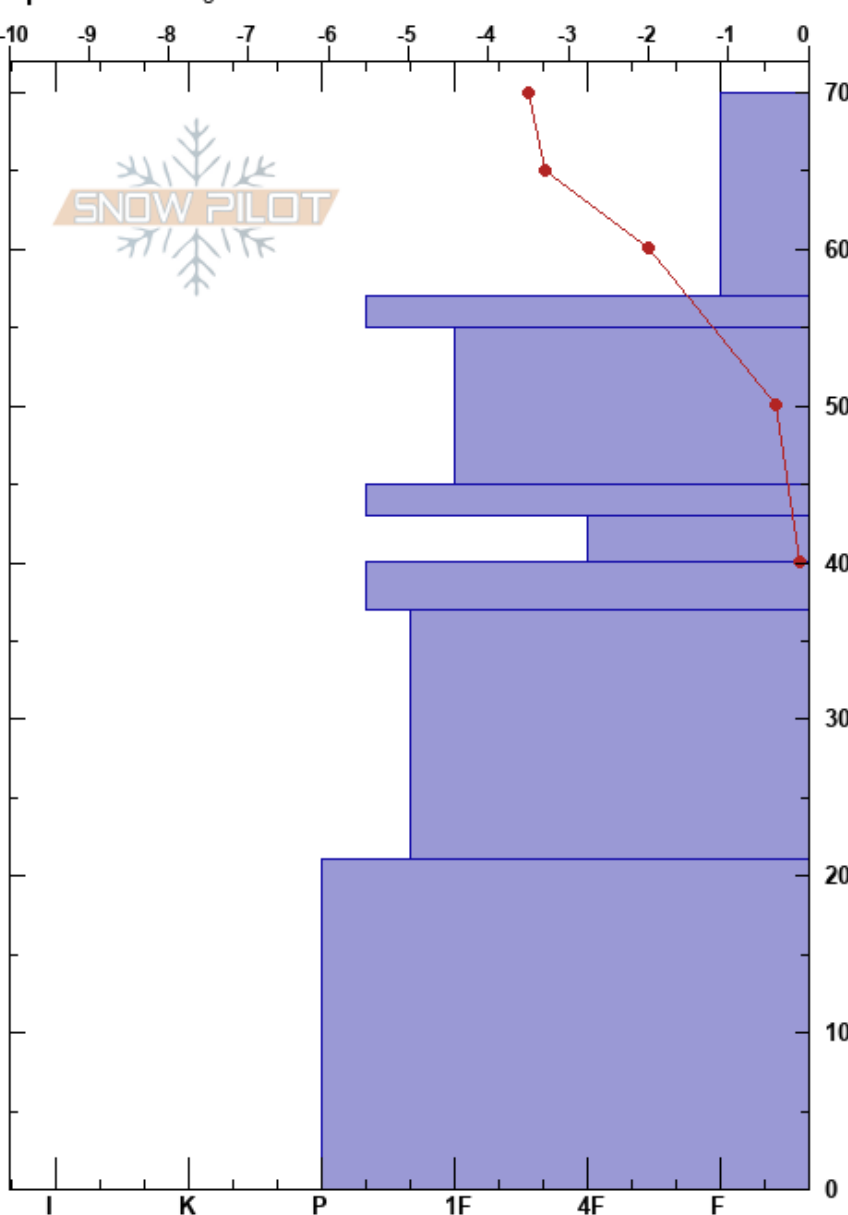

Sunset Right Trees  
 Silver Valley Area  
 ID  
 Elevation: 5800 ft  
 Aspect: NW  
 Specifics: Pit dug in a Ski Area

Drew Mahan  
 12/08/2024 - 9:00am  
 Co-ord:  
 Slope Angle: 28°  
 Wind Loading: no

Stability:  
 Air Temperature: -4°C  
 Sky Cover: OVC  
 Precipitation: S1  
 Wind: SW Light Breeze

HS:70  
 PF:25 45-43cm: Decomposing  
 PS:10 40-37cm: Decomposing

Form	Crystal Size	Moisture	$\rho$ kg/m <sup>3</sup>	Stability tests & Layer comments
+r(Δ)	1(1)			←ECTN5 @63cm
=		M-W		
⊖	0.5-1	M		
=				←ECTN13 @45cm
⊖	0.5			45-43cm: Decomposing
=				40-37cm: Decomposing
•	0.3			
⊖				