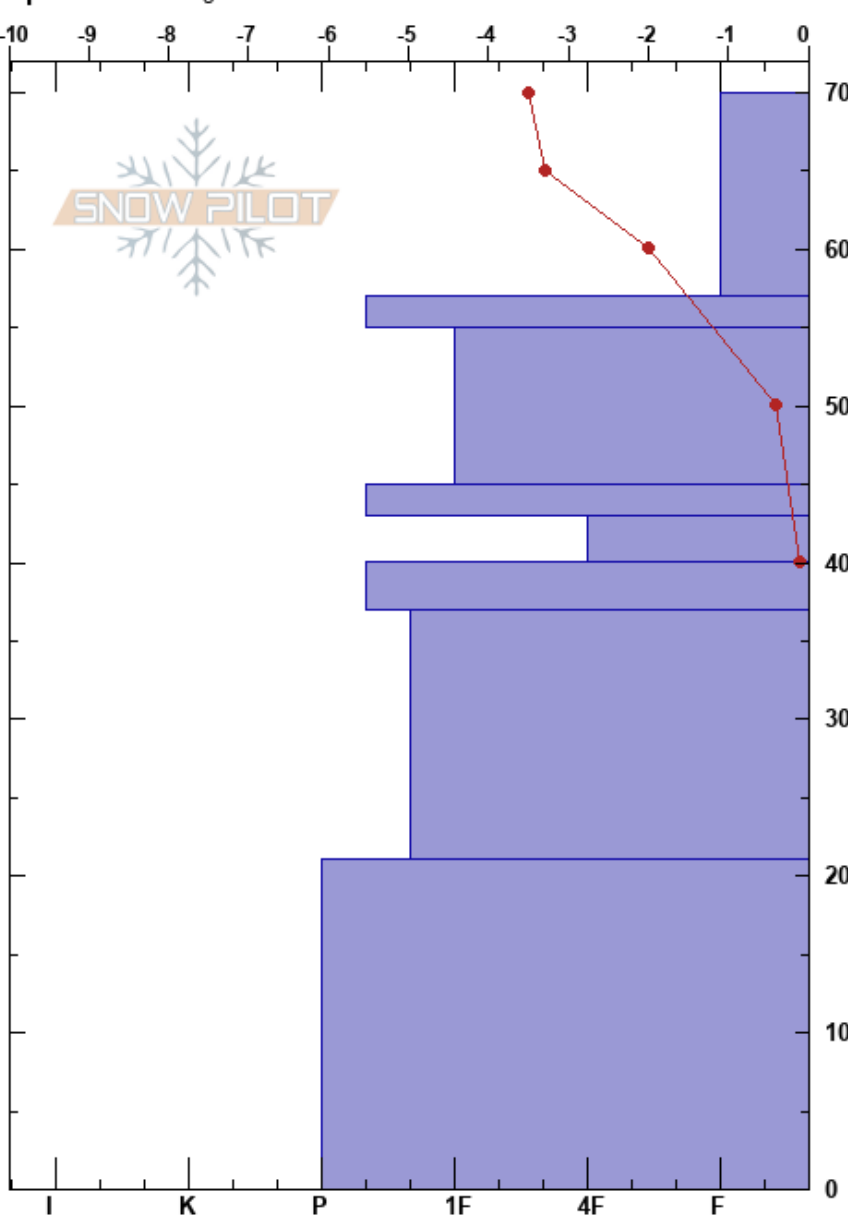

Sunset Right Trees
 Silver Valley Area
 ID
 Elevation: 5800 ft
 Aspect: NW
 Specifics: Pit dug in a Ski Area

Drew Mahan
 12/08/2024 - 9:00am
 Co-ord:
 Slope Angle: 28°
 Wind Loading: no

Stability:
 Air Temperature: -4°C
 Sky Cover: OVC
 Precipitation: S1
 Wind: SW Light Breeze

HS:70
 PF:25 45-43cm: Decomposing
 PS:10 40-37cm: Decomposing

Form	Crystal		ρ kg/m ³	Stability tests & Layer comments
	Size	Moisture		
+r(Δ)	1(1)			←ECTN5 @63cm
=		M-W		
⊖	0.5-1	M		
=				←ECTN13 @45cm
⊖	0.5			45-43cm: Decomposing
=				40-37cm: Decomposing
●	0.3			
⊖				