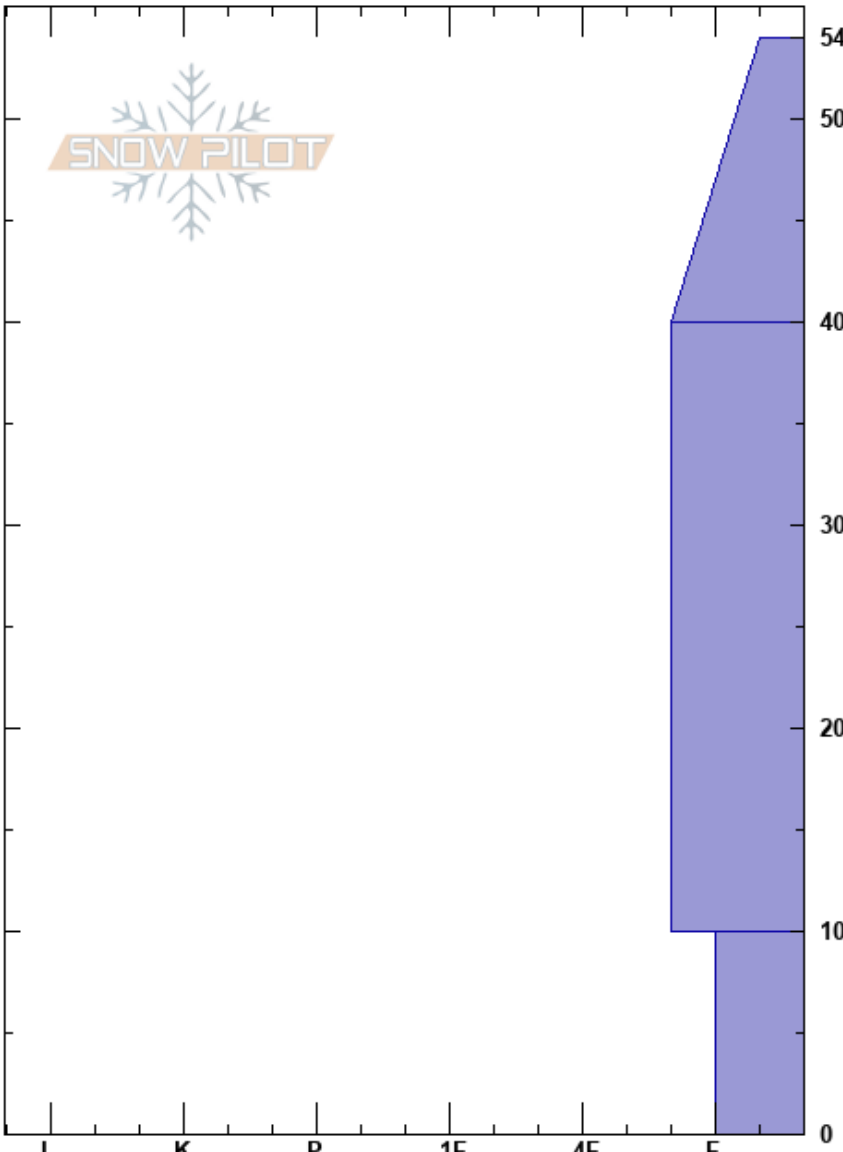

Powder Park 3  
Wasatch Range  
UT  
Elevation: 8900 ft  
Aspect: NW  
Specifics: We skied slope

Keagan Thomas  
12/07/2024 - 4:00am  
Co-ord: 40.65266N, -111.61938W  
Slope Angle:  
Wind Loading:

Stability: Very Good  
Air Temperature: 2°C  
Sky Cover: CLR  
Precipitation: NO  
Wind:

HS:54

Layer Notes:

Height (ft)	Crystal		Moisture	$\rho$ kg/m <sup>3</sup>	Stability tests & Layer comments
	Form	Size			
54					
47	□	1.5			
40					
10	□	2			
0					

Notes: