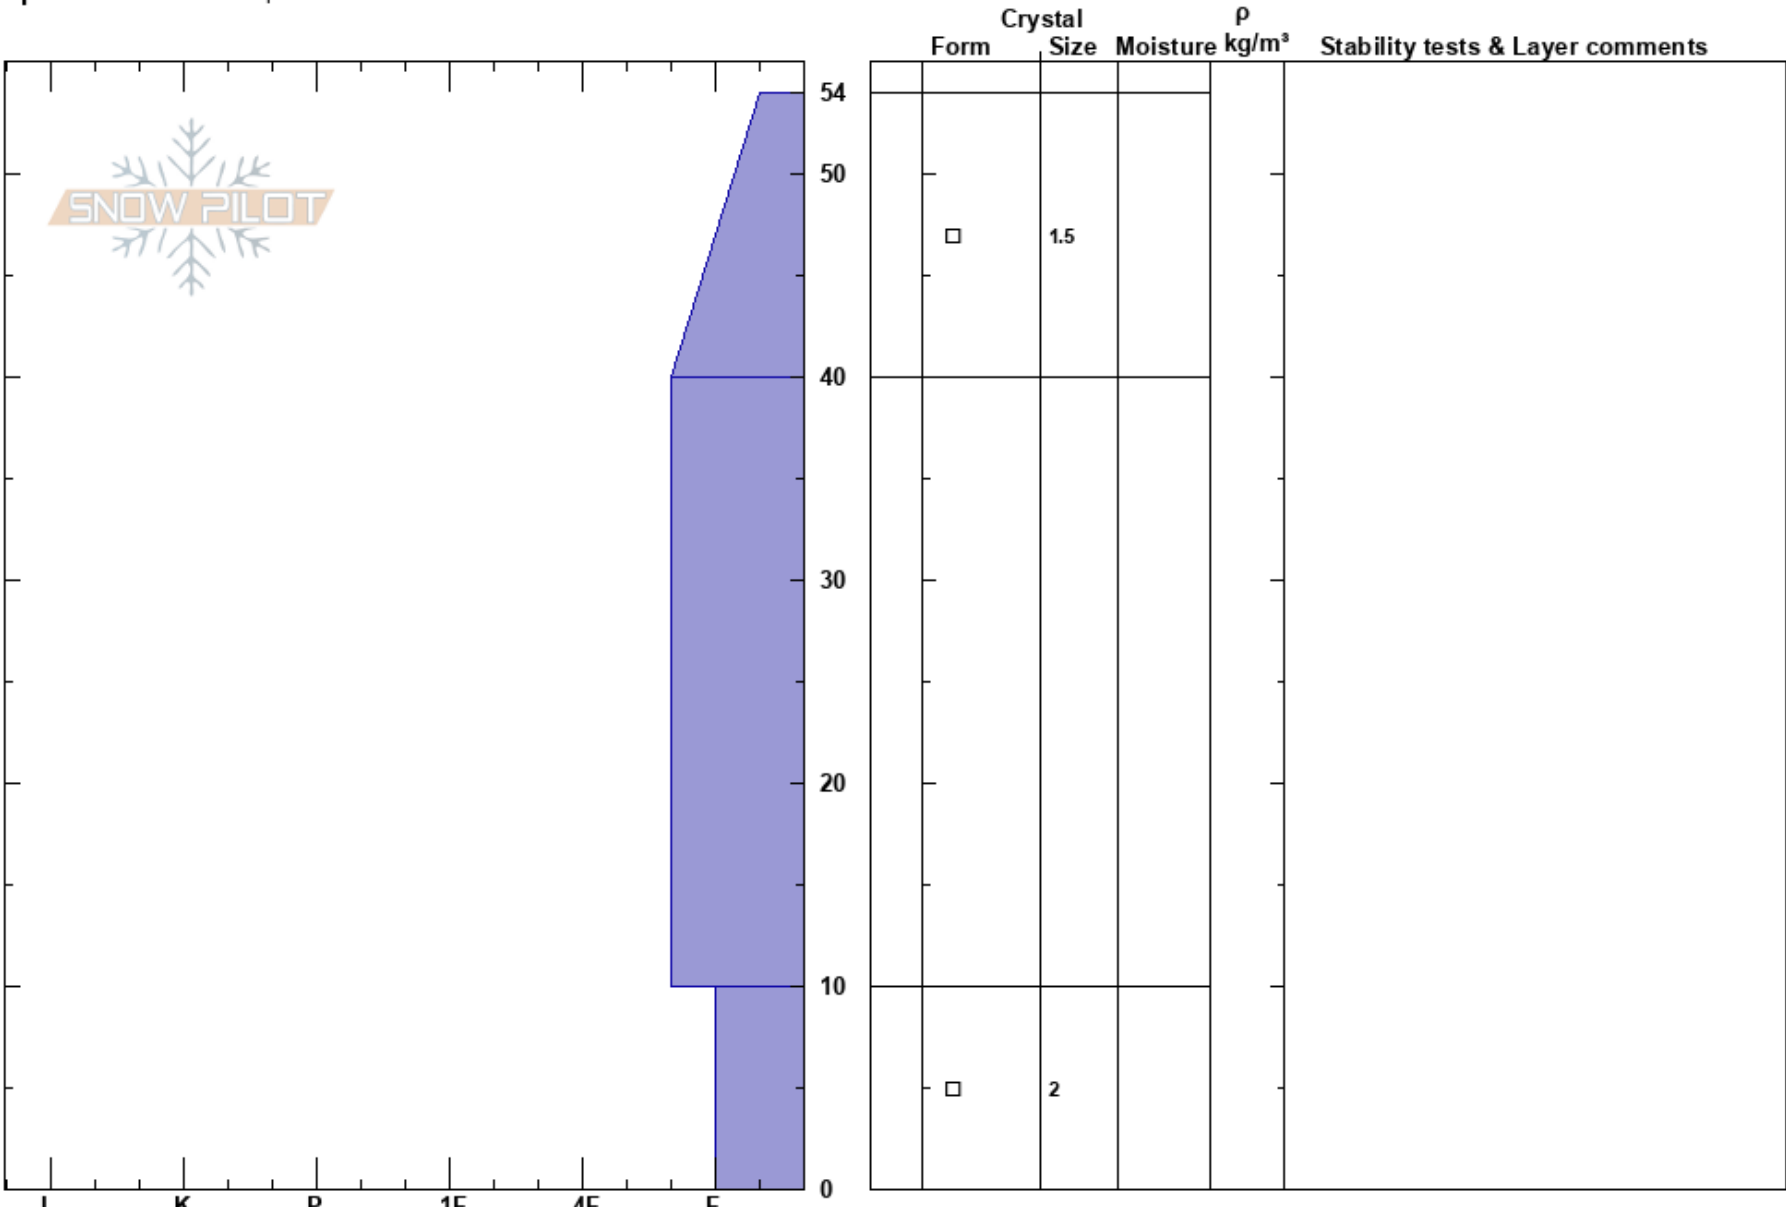

Powder Park 3
 Wasatch Range
 UT
 Elevation: 8900 ft
 Aspect: NW
 Specifics: We skied slope

Keagan Thomas
 12/07/2024 - 4:00am
 Co-ord: 40.65266N, -111.61938W
 Slope Angle:
 Wind Loading:

Stability: Very Good HS:54
 Air Temperature: 2°C
 Sky Cover: CLR
 Precipitation: NO
 Wind:

Layer Notes:

Notes: