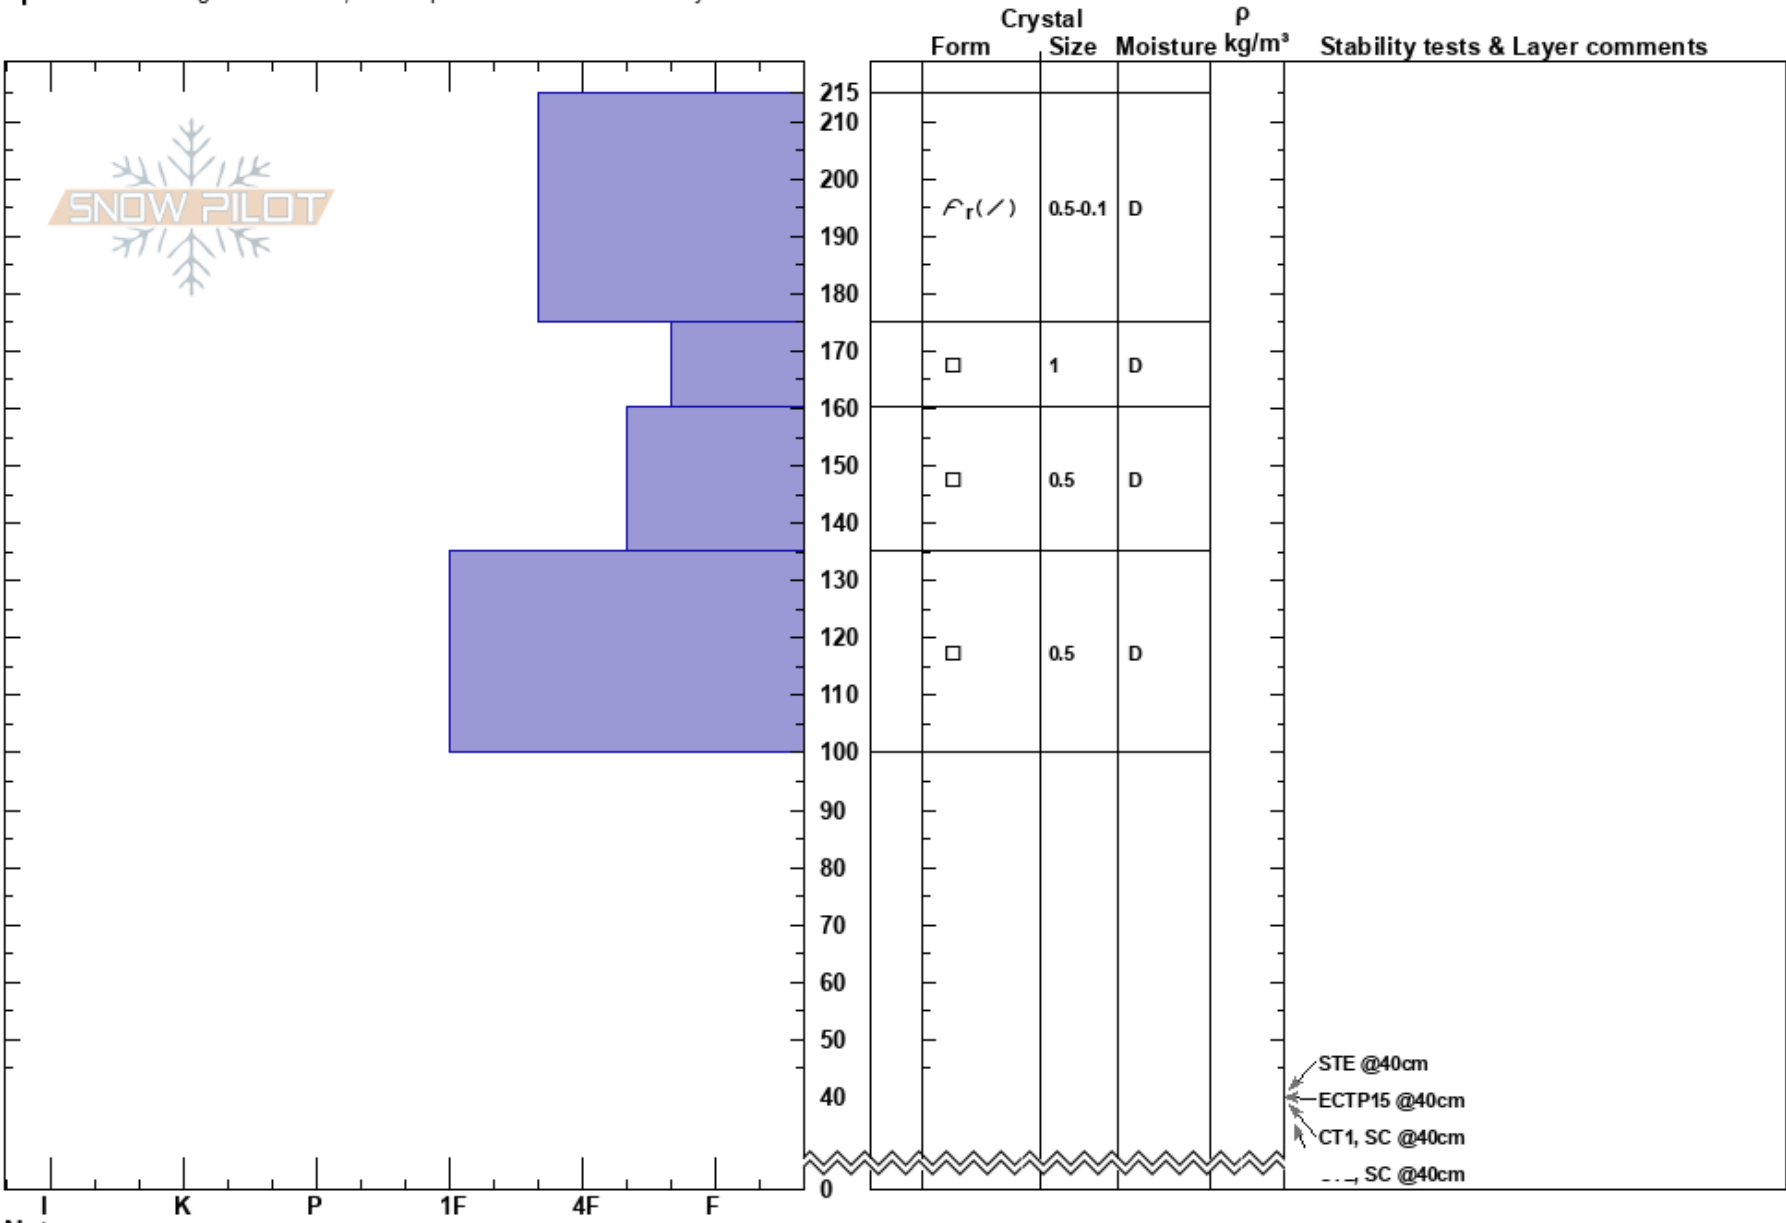

peyto241207 Finn Voaden  
 Banff, Yoho and Kootenay 07/12/2024 - 10:30  
 AB  
**Elevation:** 2365 m  
**Aspect:** 270°  
**Specifics:** Pit dug in a Ski Area; Pit is representative of backcountry

**Co-ord:**  
**Slope Angle:** 20°  
**Wind Loading:** previous

**Stability:**  
**Air Temperature:** HS:215  
**Sky Cover:** OVC  
**Precipitation:** S1  
**Wind:** S Moderate

**Layer Notes:**

STE @40cm  
 ECTP15 @40cm  
 CT1, SC @40cm  
 --- SC @40cm

**Notes:**