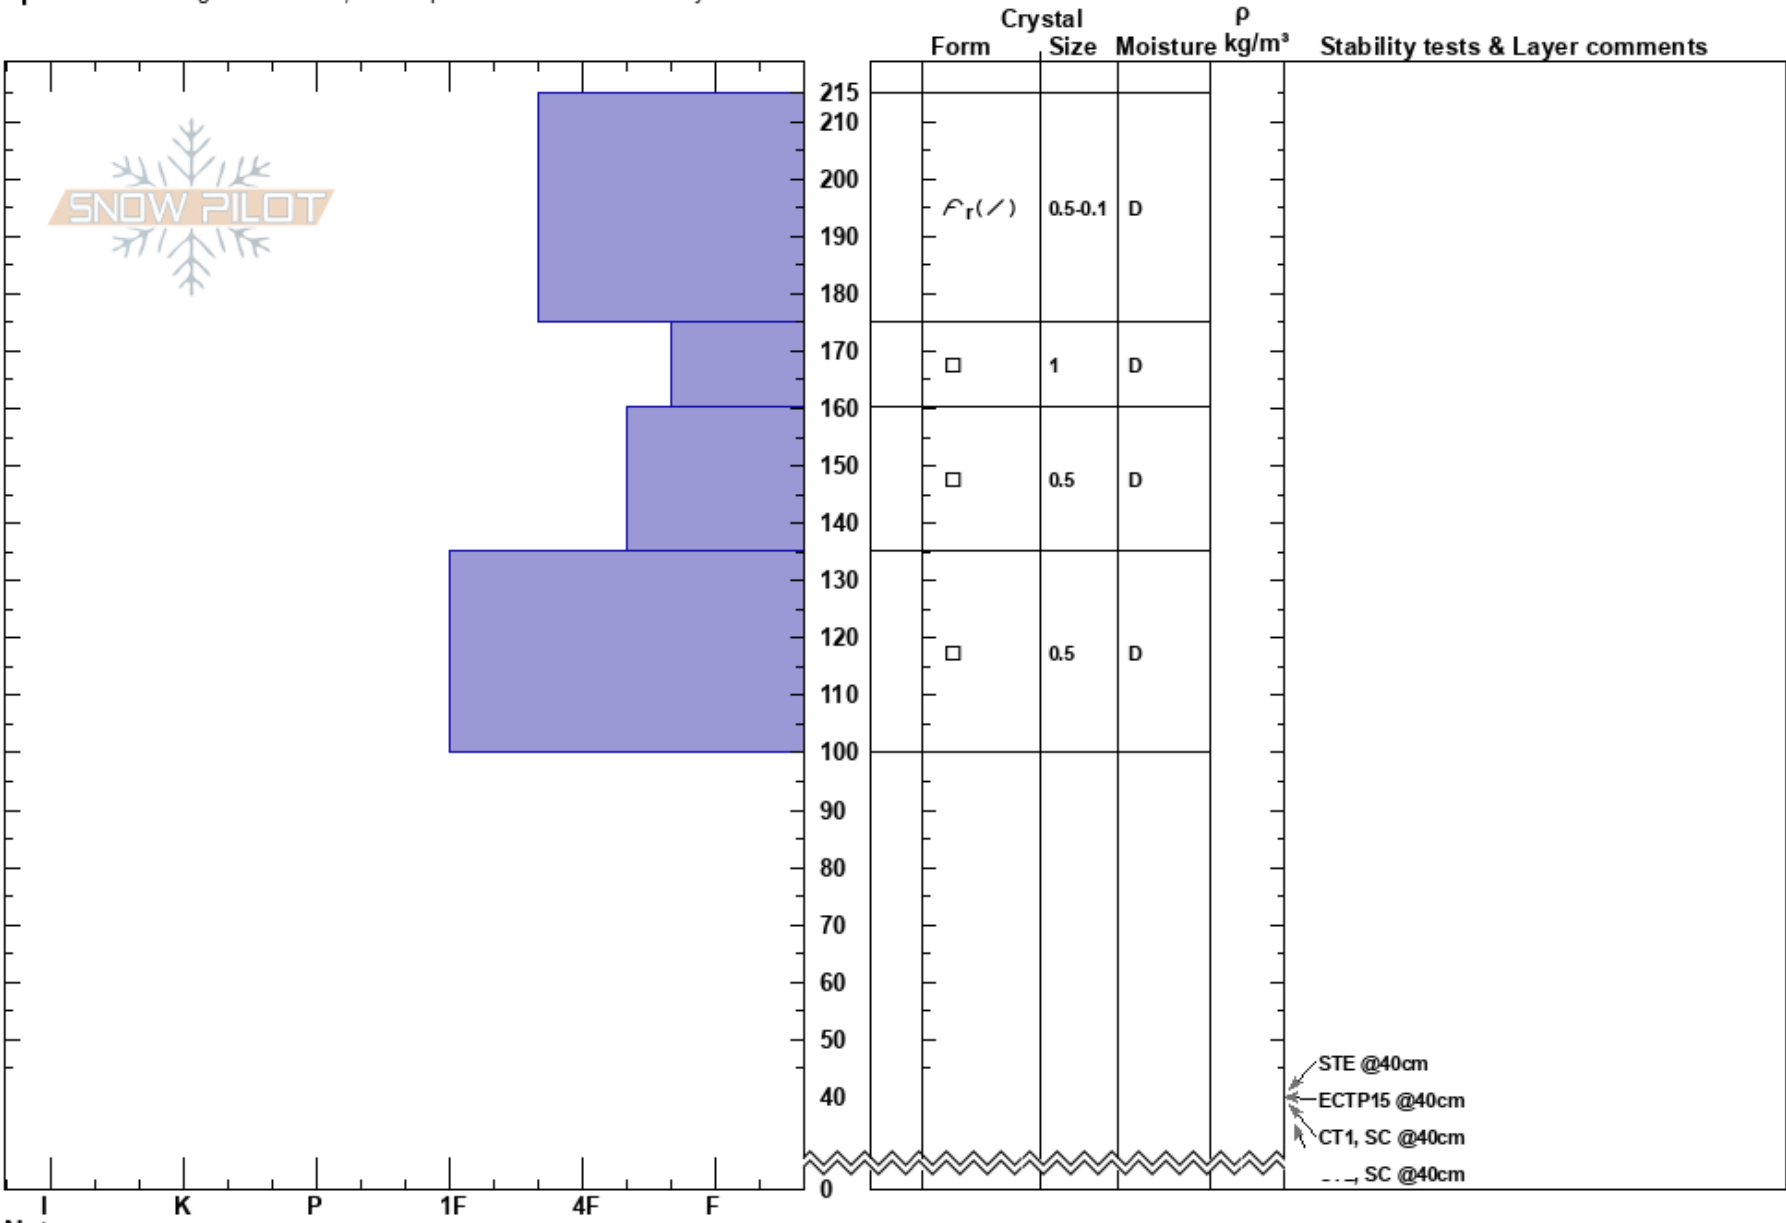

peyto241207 Finn Voaden
 Banff, Yoho and Kootenay 07/12/2024 - 10:30
 AB
Elevation: 2365 m
Aspect: 270°
Specifics: Pit dug in a Ski Area; Pit is representative of backcountry

Co-ord:
Slope Angle: 20°
Wind Loading: previous

Stability:
Air Temperature: HS:215
Sky Cover: OVC
Precipitation: S1
Wind: S Moderate

Layer Notes:

STE @40cm
 ECTP15 @40cm
 CT1, SC @40cm
 --- SC @40cm

Notes: I K P 1F 4F F