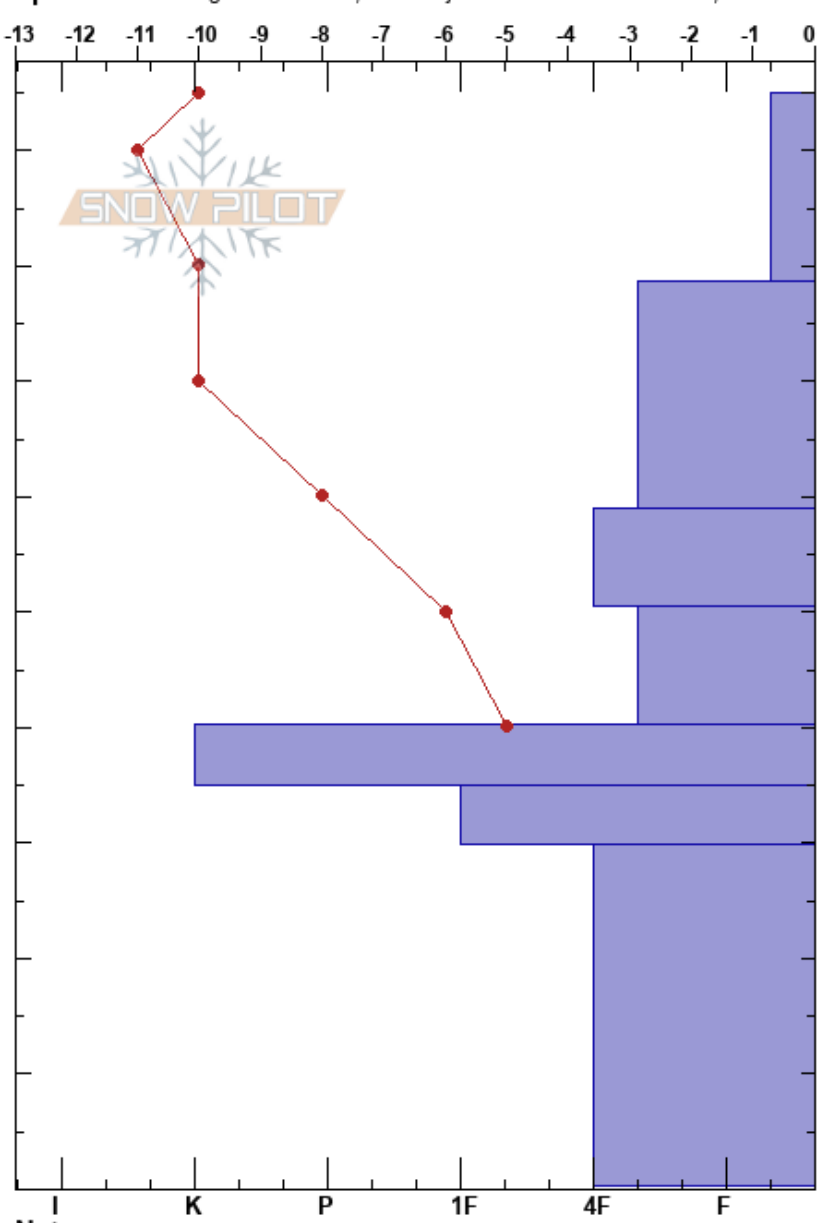

Madden/Parker Chute 3
 Park Range
 CO
Elevation: 10500 ft
Aspect: 7°
Specifics: Pit dug in a Ski Area; Pit is adjacent to avalanche: crown;

Steamboat Ski Patrol
 12/07/2024 - 2:00pm
Co-ord: 40.45572N, -106.74323W
Slope Angle: 33°
Wind Loading: no

Stability:
Air Temperature: -2°C
Sky Cover: CLR
Precipitation: NO
Wind:

Layer Notes:

HS:95
PF:42
PS:23

Form	Crystal Size	Moisture	ρ kg/m ³	Stability tests & Layer comments
☒	1-1.5			
☐	1-1.5			← CT24, Q2 @71cm
☐	1-2			
⊖	1-2			
☐	1-1.5			
☐	1-1.5			
☐	2			← CT29, Q2 @22cm ← ECTP28 @22cm