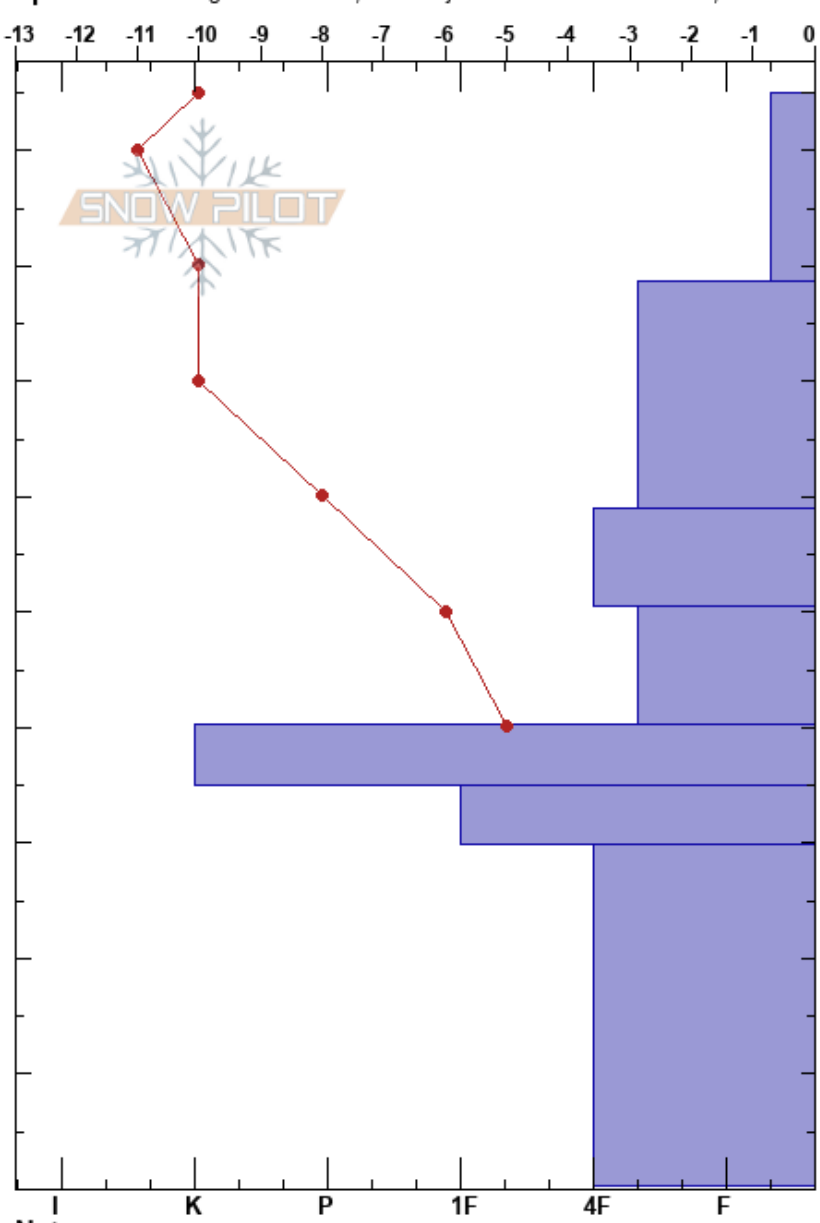

Madden/Parker Chute 3
 Park Range
 CO
Elevation: 10500 ft
Aspect: 7°
Specifics: Pit dug in a Ski Area; Pit is adjacent to avalanche: crown;

Steamboat Ski Patrol
 12/07/2024 - 2:00pm
Co-ord: 40.45572N, -106.74323W
Slope Angle: 33°
Wind Loading: no

Stability:
Air Temperature: -2°C
Sky Cover: CLR
Precipitation: NO
Wind:

Layer Notes:

HS:95
PF:42
PS:23

Form	Crystal Size	Moisture	ρ kg/m ³	Stability tests & Layer comments
□	1-1.5			
□	1-1.5			← CT24, Q2 @71cm
□	1-2			
⊖	1-2			
□	1-1.5			
□	1-1.5			
□	2			← CT29, Q2 @22cm ← ECTP28 @22cm