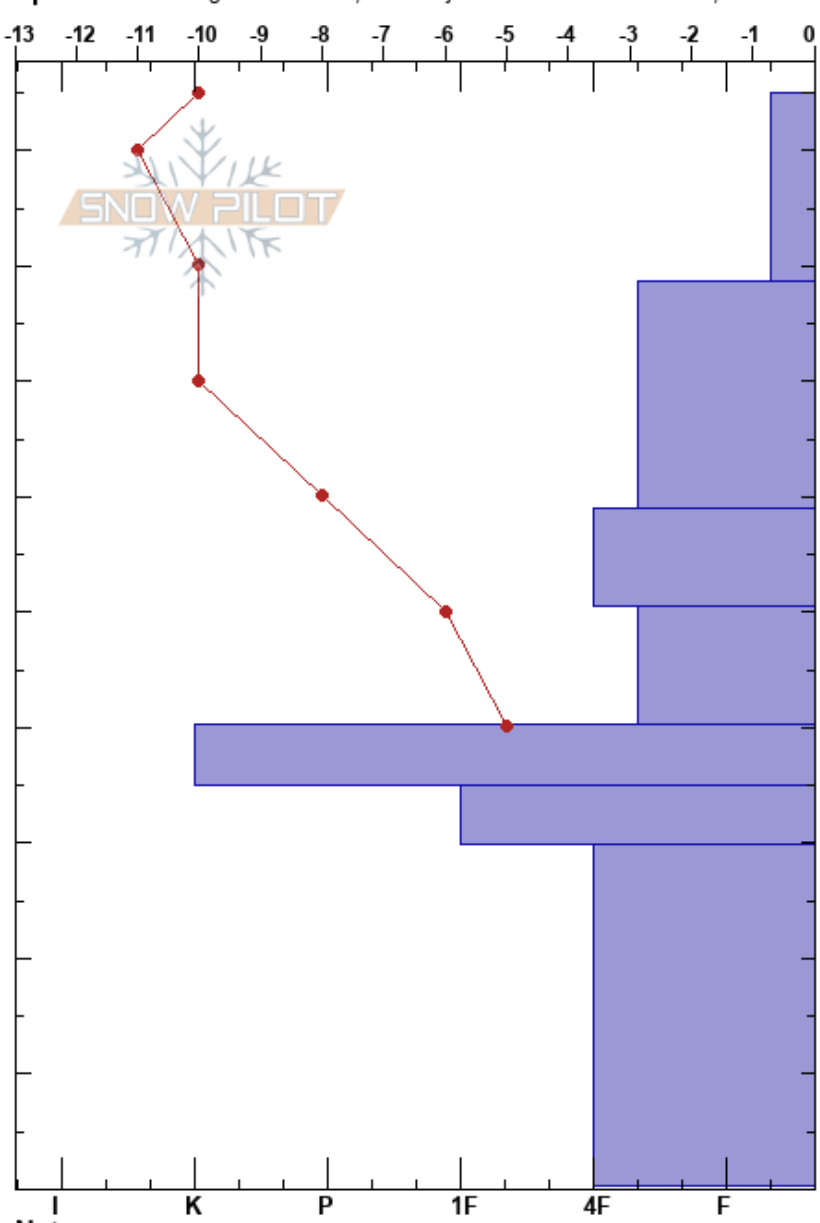

Madden/Parker Chute 3
 Park Range
 CO
 Elevation: 10500 ft
 Aspect: 7°
 Specifics: Pit dug in a Ski Area; Pit is adjacent to avalanche: crown;

Steamboat Ski Patrol
 12/07/2024 - 2:00pm
 Co-ord: 40.45572N, -106.74323W
 Slope Angle: 33°
 Wind Loading: no

Stability:
 Air Temperature: -2°C
 Sky Cover: CLR
 Precipitation: NO
 Wind:

Layer Notes:

HS:95

PF:42

PS:23

Form	Crystal Size	Moisture	ρ kg/m ³	Stability tests & Layer comments
□	1-1.5			
□	1-1.5			← CT24, Q2 @71cm
□	1-2			
⊖	1-2			
□	1-1.5			
□	1-1.5			
□	2			← CT29, Q2 @22cm ← ECTP28 @22cm