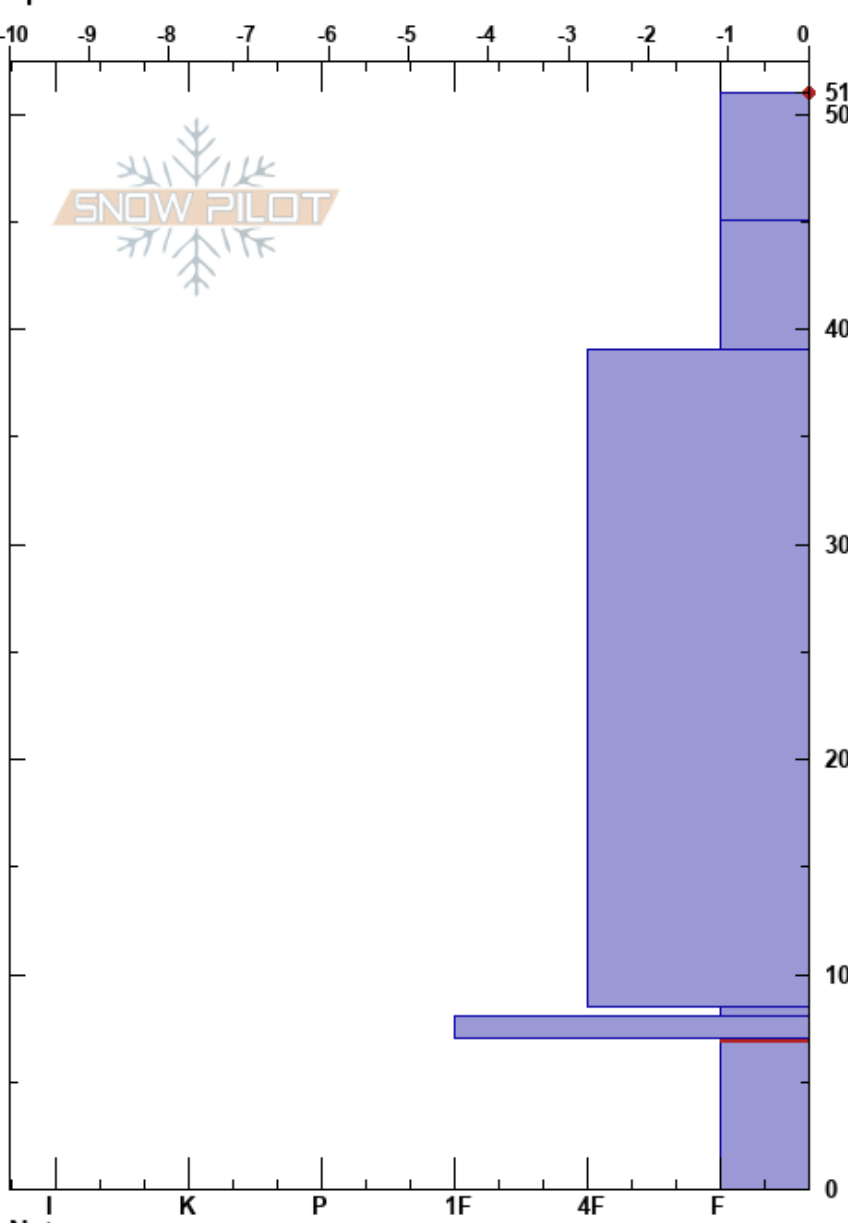

Incline Peak  
 Mount Rose  
 NV  
 Elevation: 9240 ft  
 Aspect: 84°  
 Specifics:

Steve Reynaud  
 12/07/2024 - 10:45am  
 Co-ord: 39.29730N, -119.94170W  
 Slope Angle: 27°  
 Wind Loading: no

Stability: Good  
 Air Temperature: 10°C  
 Sky Cover: CLR  
 Precipitation: NO  
 Wind: SW Light Breeze

HS:51  
 7-0cm: Some chains  
 7-0cm: Problematic layer

Form	Crystal Size	Moisture	$\rho$ kg/m <sup>3</sup>	Stability tests & Layer comments
☺	1			
☒	0.5-1	D-M		
●	0.5-1	M		
● (☹)	0.5-1	D-M		
☐	1-2	D-M		
☉☉				
⊖	2-5	M-W		

CT24, SC @8cm  
 PST40/100 (End) @8cm  
 ECTN23 @7cm  
 PST15/100 (End) @7cm  
 7-0cm: Some chains

Notes: Snowpit dug on East aspect to look at weak layers near the ground.