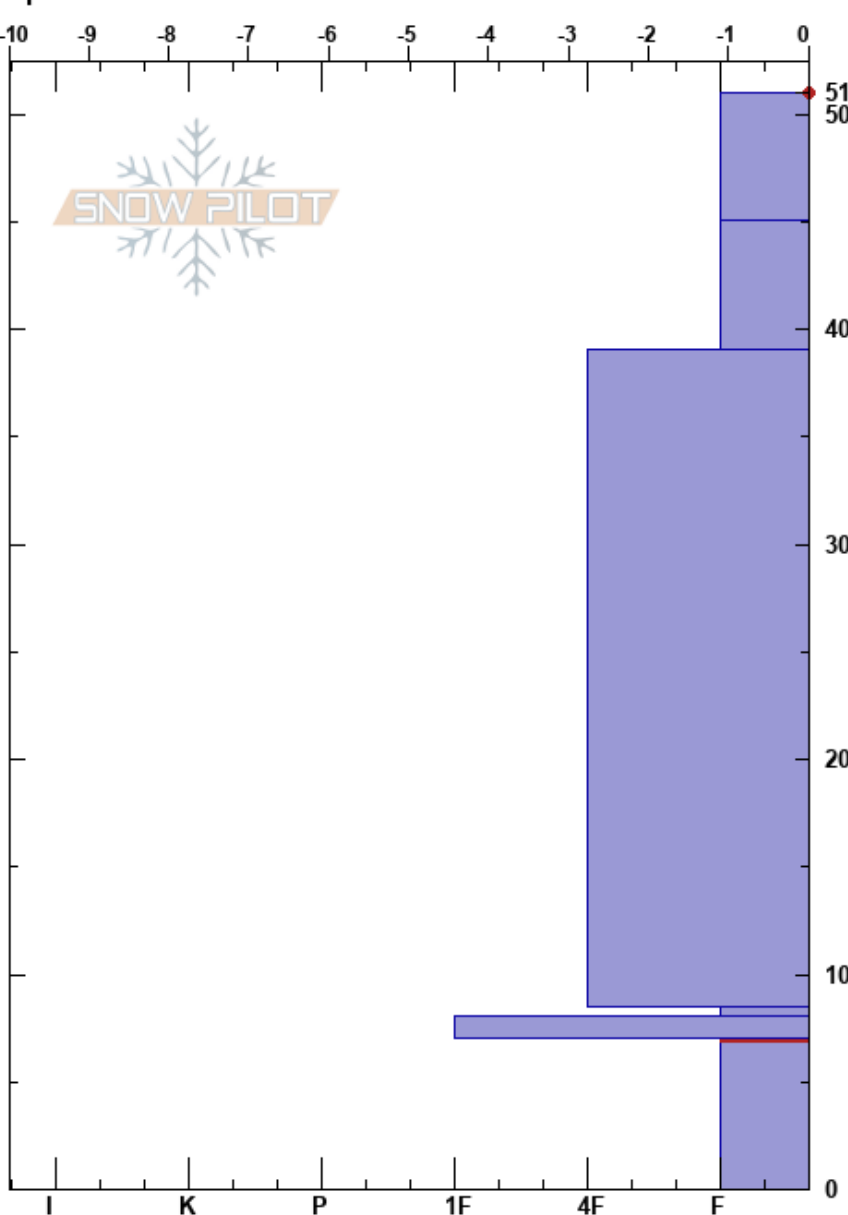

Incline Peak
 Mount Rose
 NV
 Elevation: 9240 ft
 Aspect: 84°
 Specifics:

Steve Reynaud
 12/07/2024 - 10:45am
 Co-ord: 39.29730N, -119.94170W
 Slope Angle: 27°
 Wind Loading: no

Stability: Good
 Air Temperature: 10°C
 Sky Cover: CLR
 Precipitation: NO
 Wind: SW Light Breeze

HS:51
 7-0cm: Some chains
 7-0cm: Problematic layer

Form	Crystal Size	Moisture	ρ kg/m ³	Stability tests & Layer comments
☺	1			
☒	0.5-1	D-M		
●	0.5-1	M		
● (☹)	0.5-1	D-M		
☐	1-2	D-M		
☉☉				
⊖	2-5	M-W		

CT24, SC @8cm
 PST40/100 (End) @8cm
 ECTN23 @7cm
 PST15/100 (End) @7cm
 7-0cm: Some chains

Notes: Snowpit dug on East aspect to look at weak layers near the ground.