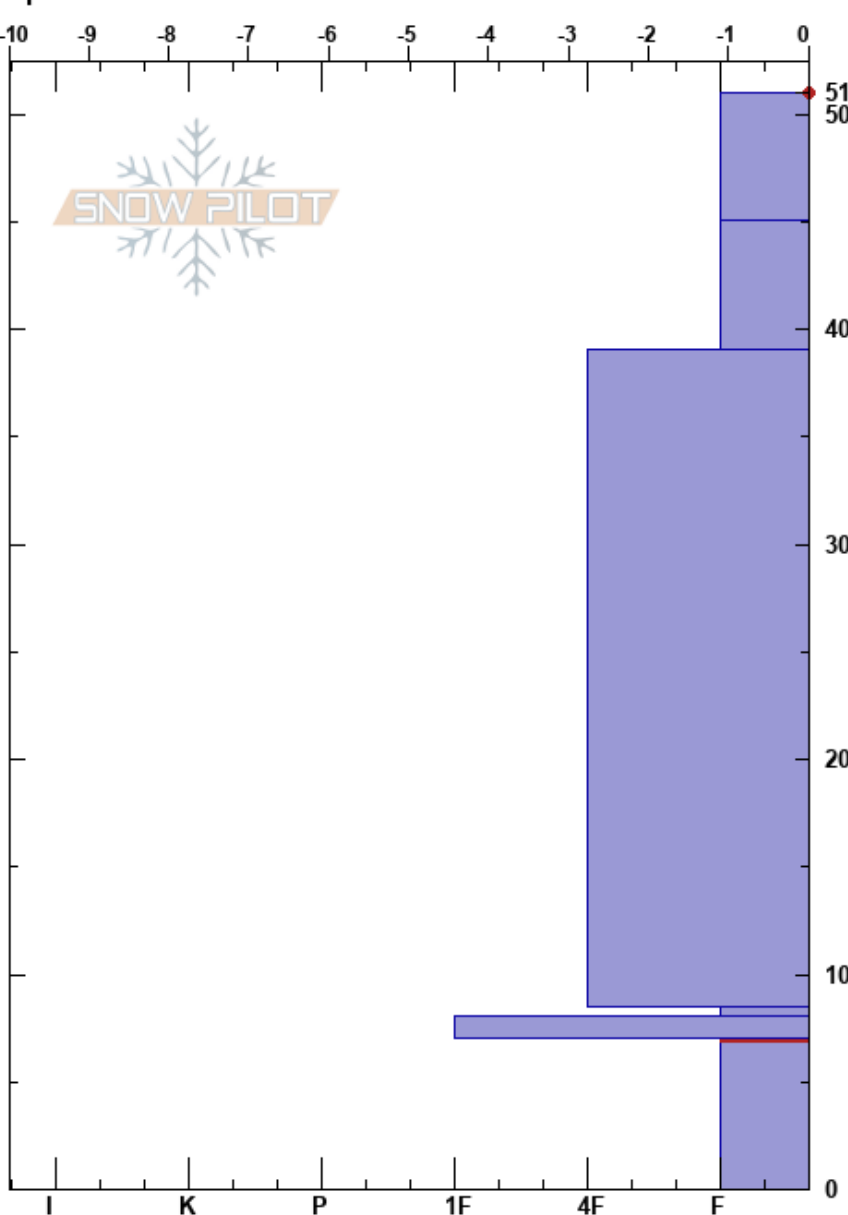

Incline Peak
 Mount Rose
 NV
 Elevation: 9240 ft
 Aspect: 84°
 Specifics:

Steve Reynaud
 12/07/2024 - 10:45am
 Co-ord: 39.29730N, -119.94170W
 Slope Angle: 27°
 Wind Loading: no

Stability: Good
 Air Temperature: 10°C
 Sky Cover: CLR
 Precipitation: NO
 Wind: SW Light Breeze

HS:51
 7-0cm: Some chains
 7-0cm: Problematic layer

Form	Crystal Size	Moisture	ρ kg/m ³	Stability tests & Layer comments
☺	1			
☒	0.5-1	D-M		
●	0.5-1	M		
● (☒)	0.5-1	D-M		
☐	1-2	D-M		
☉☉				
⊖	2-5	M-W		

CT24, SC @8cm
 PST40/100 (End) @8cm
 ECTN23 @7cm
 PST15/100 (End) @7cm
 7-0cm: Some chains

Notes: Snowpit dug on East aspect to look at weak layers near the ground.