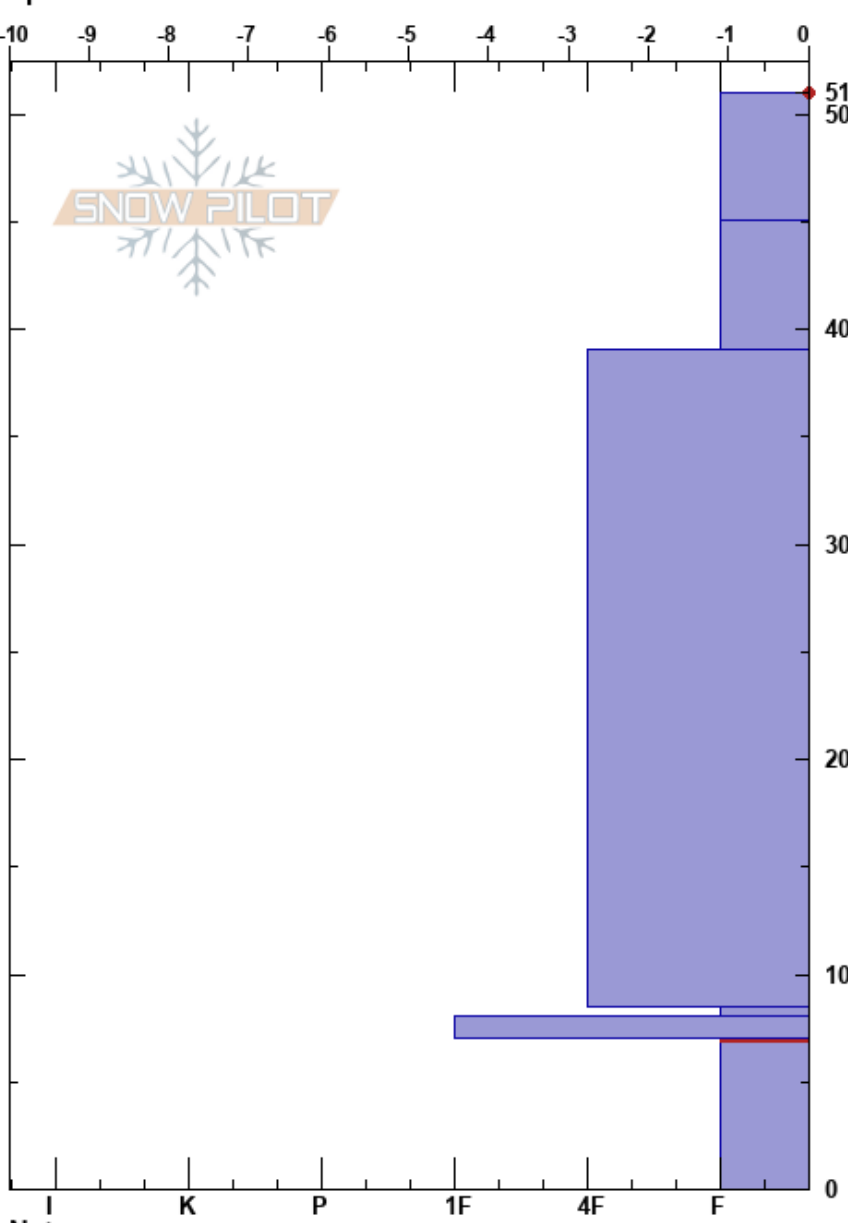

Incline Peak
 Mount Rose
 NV
 Elevation: 9240 ft
 Aspect: 84°
 Specifics:

Steve Reynaud
 12/07/2024 - 10:45am
 Co-ord: 39.29730N, -119.94170W
 Slope Angle: 27°
 Wind Loading: no

Stability: Good
 Air Temperature: 10°C
 Sky Cover: CLR
 Precipitation: NO
 Wind: SW Light Breeze

HS:51
 7-0cm: Some chains
 7-0cm: Problematic layer

Form	Crystal Size	Moisture	ρ kg/m ³	Stability tests & Layer comments
☺	1			
☒	0.5-1	D-M		
●	0.5-1	M		
● (☹)	0.5-1	D-M		
☐	1-2	D-M		
☉☉				
⊖	2-5	M-W		

CT24, SC @8cm
 PST40/100 (End) @8cm
 ECTN23 @7cm
 PST15/100 (End) @7cm
 7-0cm: Some chains

Notes: Snowpit dug on East aspect to look at weak layers near the ground.