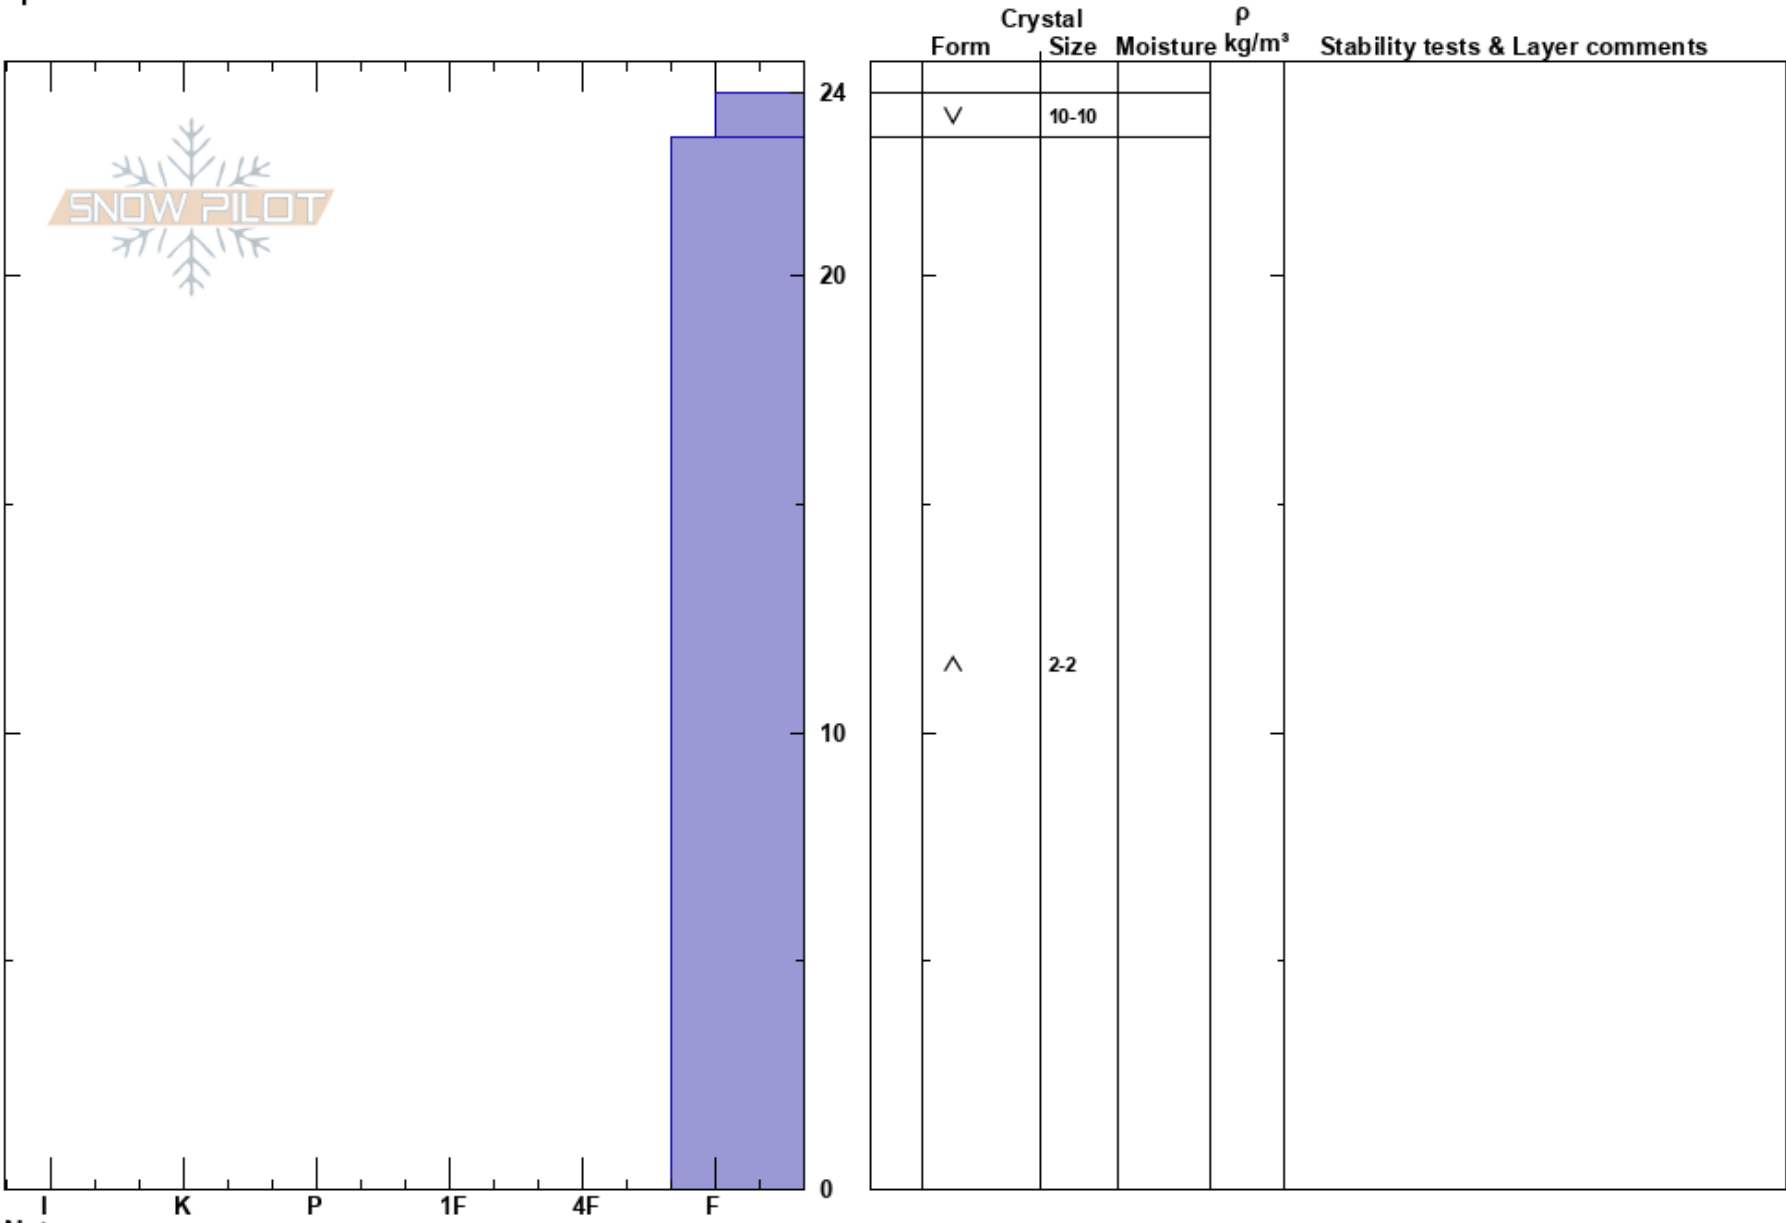

Tony Grove  
 Bear River Range  
 UT  
 Elevation: 8000 ft  
 Aspect: 0°  
 Specifics:

Eric Flygare  
 12/07/2024 - 12:00pm  
 Co-ord: 41.88543N, -111.62684W  
 Slope Angle: 20°  
 Wind Loading: no

Stability:  
 Air Temperature: 32°F  
 Sky Cover: CLR  
 Precipitation: NO  
 Wind: Calm

HS:24  
 PF:24  
 PS:6

Layer Notes:

Notes: Low Tide Riding Conditions