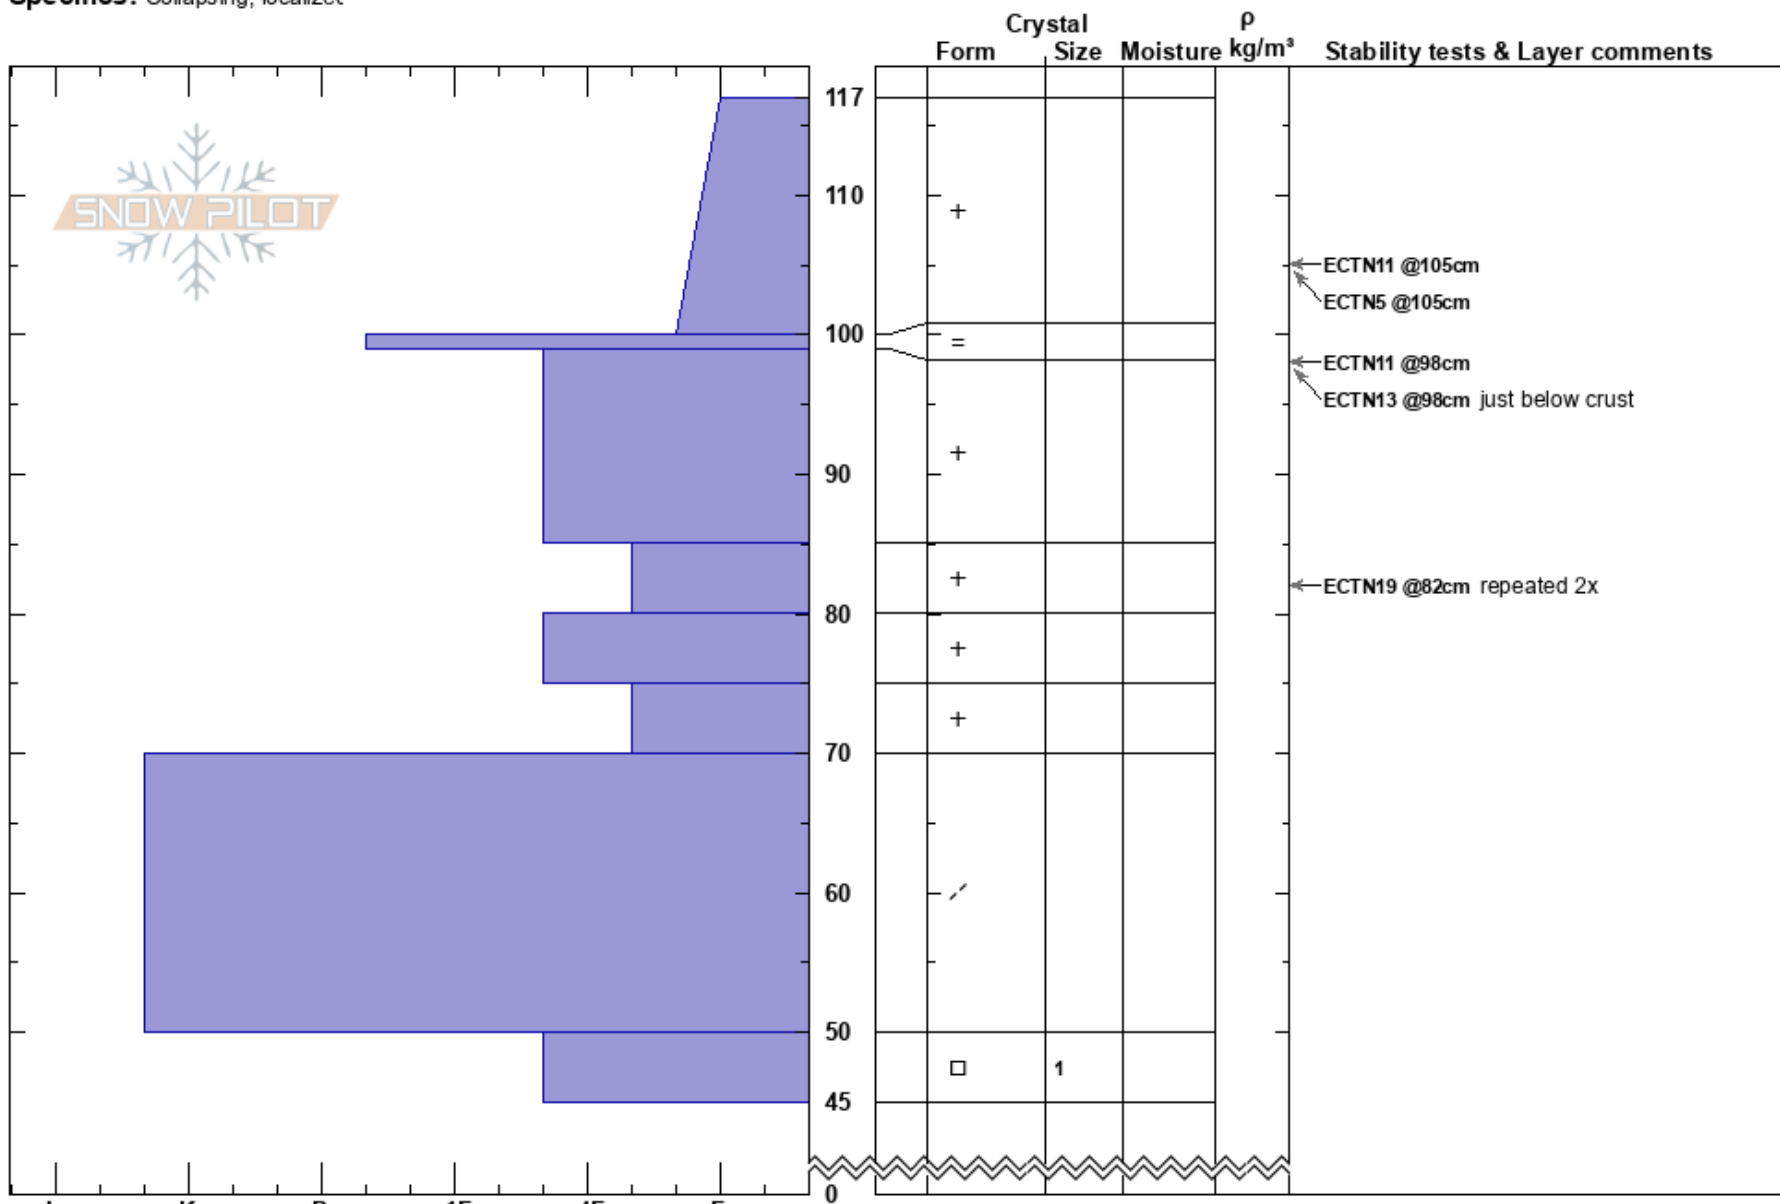

Moonlight Basin
 Chugach Range
 AK
 Elevation: 3700 ft
 Aspect: 180°
 Specifics: Collapsing, localized

Gareth Brown
 12/06/2024 - 1:30pm
 Co-ord: 61.14196N, -145.67802W
 Slope Angle: 10°
 Wind Loading: previous

Stability:
 Air Temperature: 30°F
 Sky Cover: OVC
 Precipitation: S1
 Wind: SE Light Breeze

HS:117
 PF:30 75-70cm:Problematic layer
 PS:20

Notes: 4 day storm event with shifting freezing line created a storm slab with multiple density changes including a rain crust in the middle of slab.