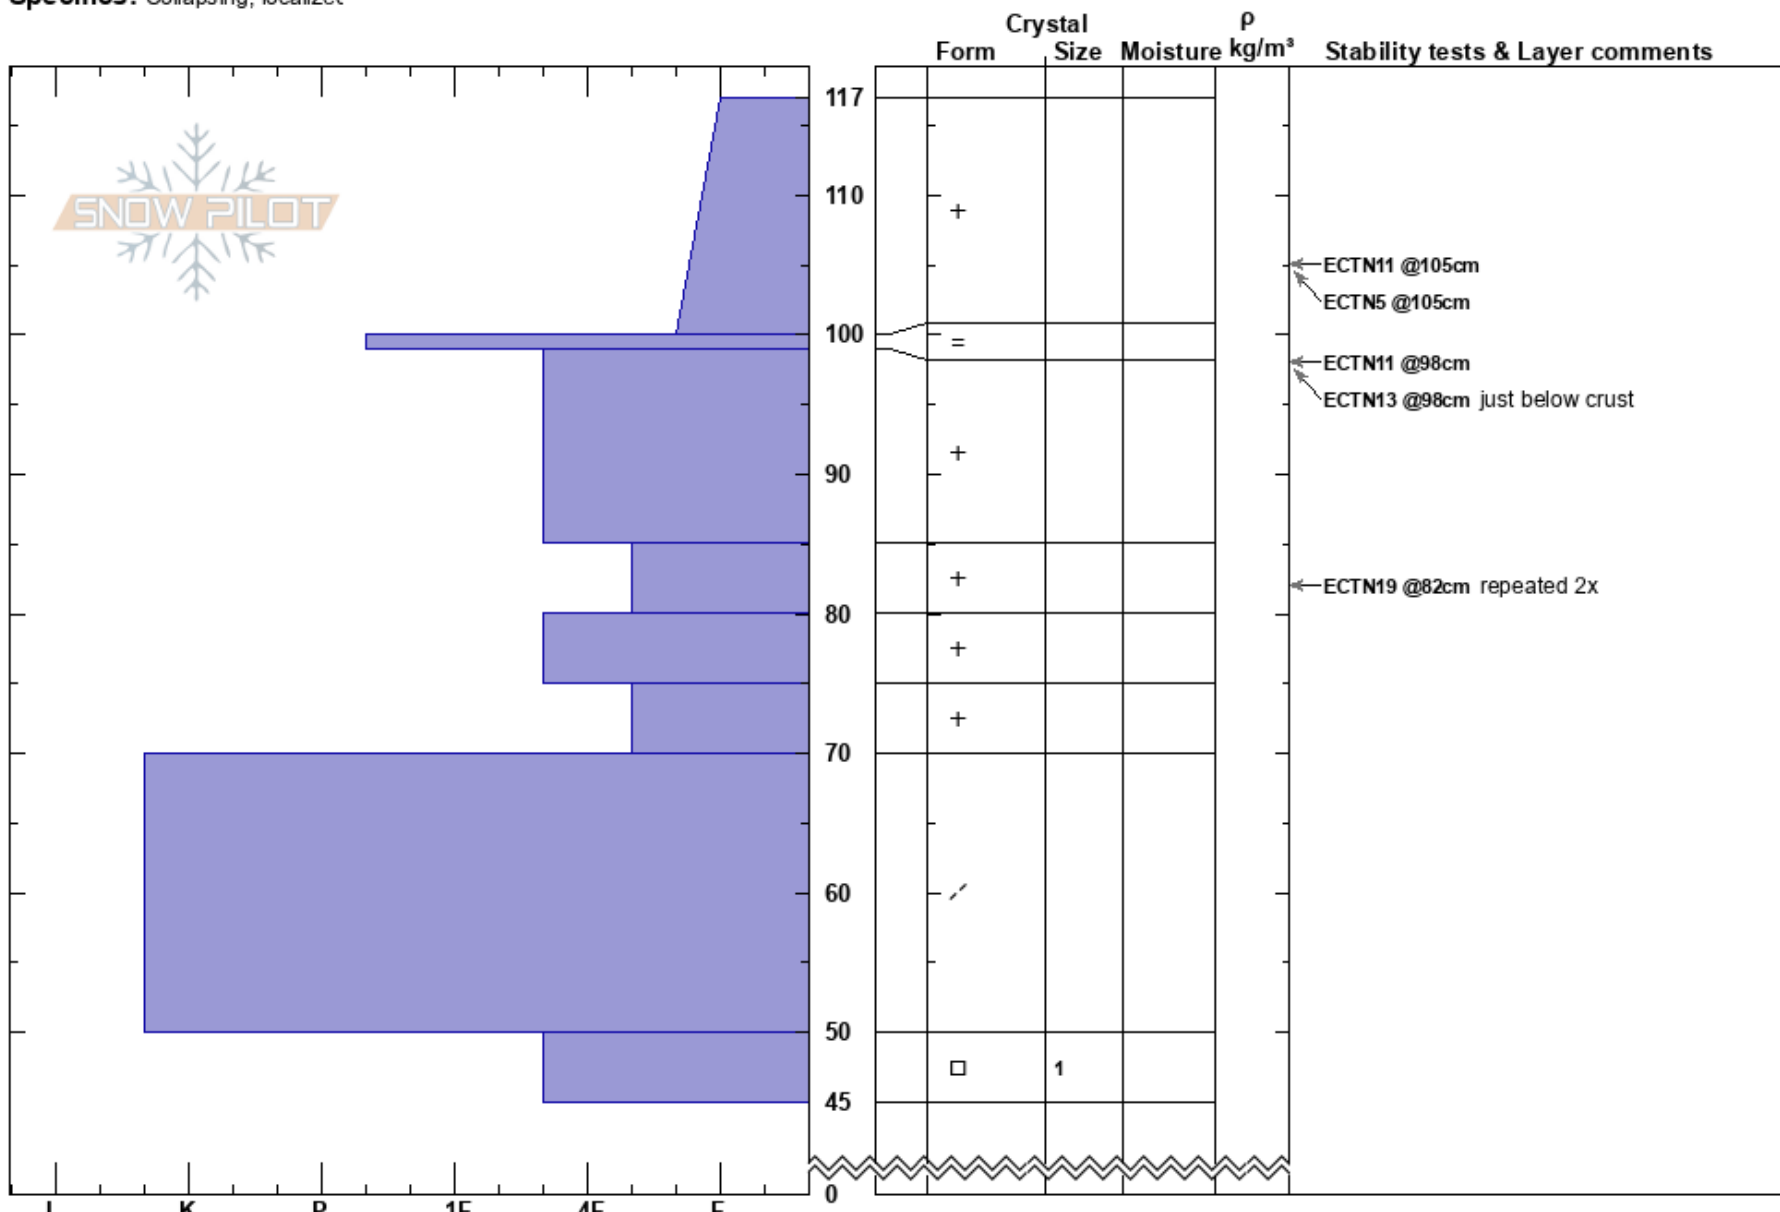

Moonlight Basin
 Chugach Range
 AK
 Elevation: 3700 ft
 Aspect: 180°
 Specifics: Collapsing, localized

Gareth Brown
 12/06/2024 - 1:30pm
 Co-ord: 61.14196N, -145.67802W
 Slope Angle: 10°
 Wind Loading: previous

Stability:
 Air Temperature: 30°F
 Sky Cover: OVC
 Precipitation: S1
 Wind: SE Light Breeze

HS:117
 PF:30 75-70cm:Problematic layer
 PS:20

Notes: 4 day storm event with shifting freezing line created a storm slab with multiple density changes including a rain crust in the middle of slab.