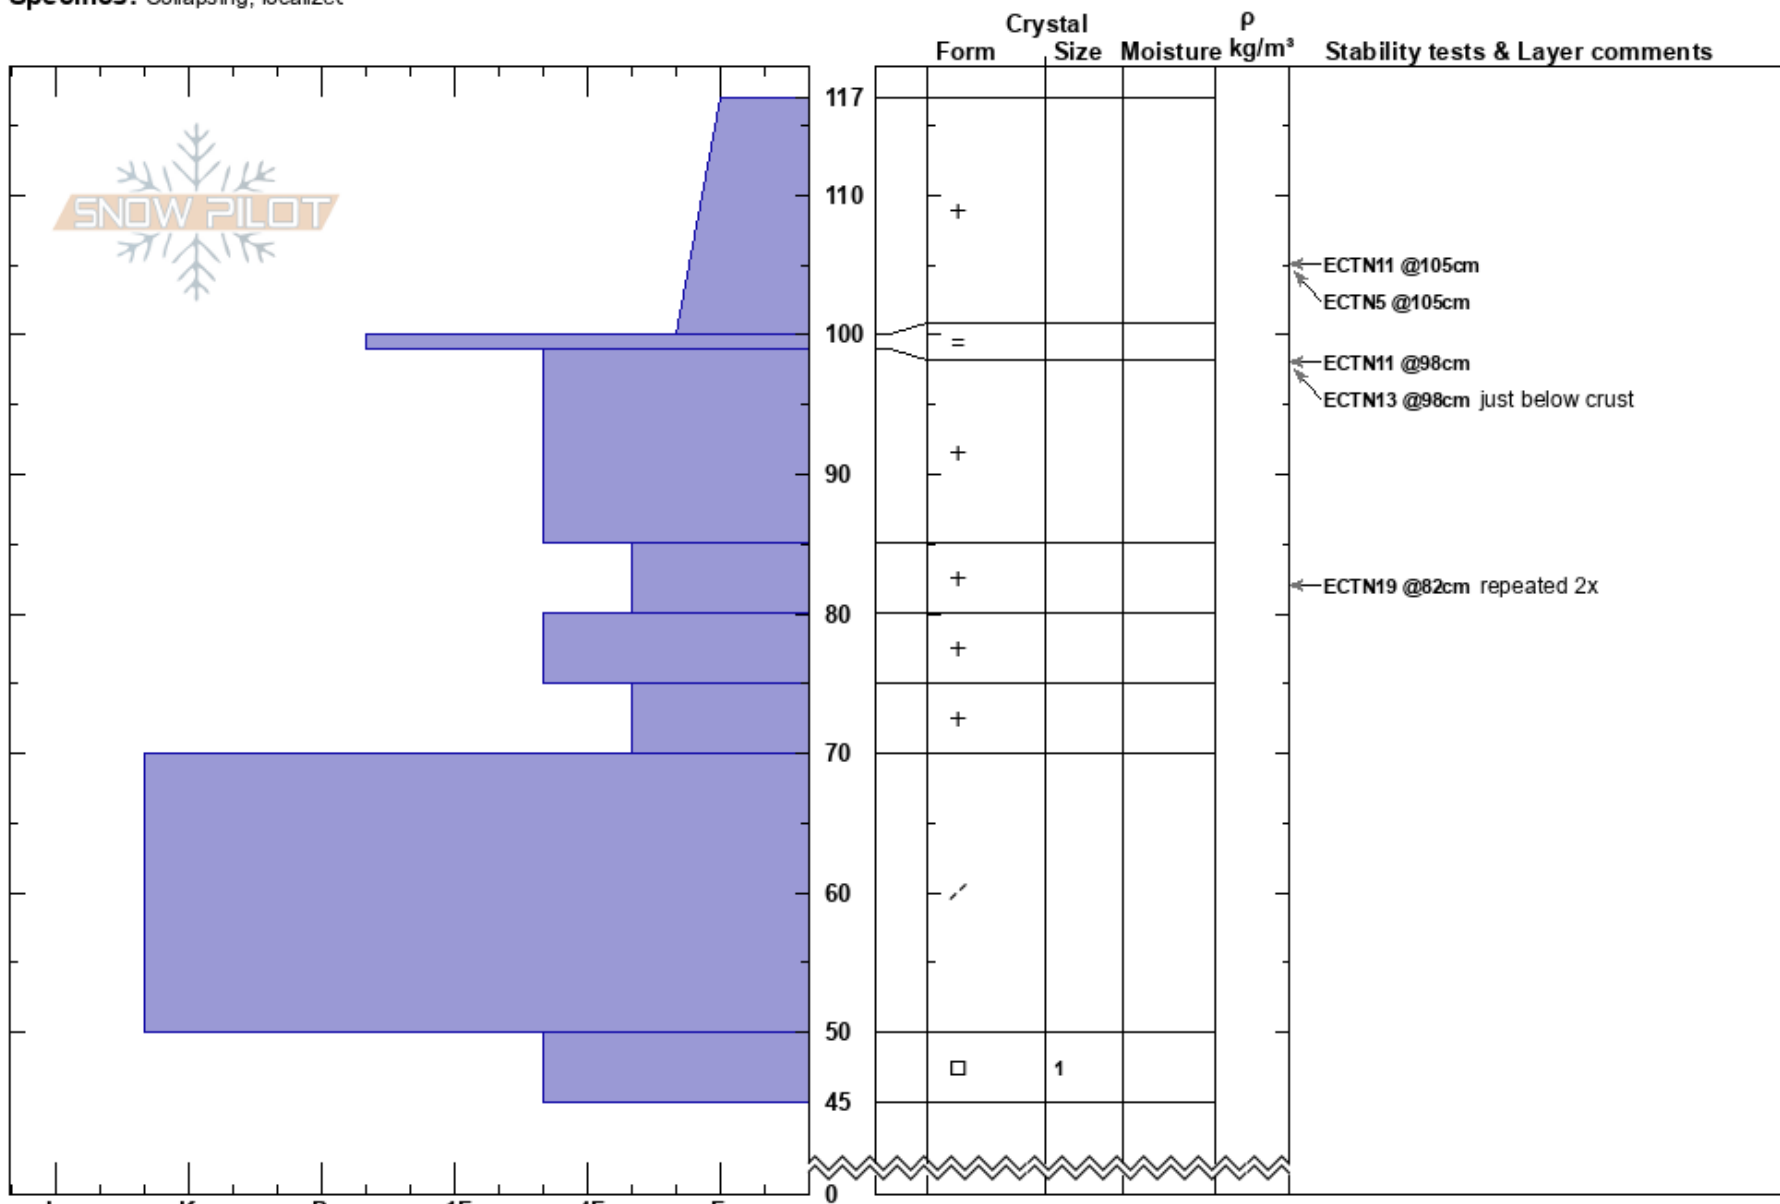

Moonlight Basin  
 Chugach Range  
 AK  
 Elevation: 3700 ft  
 Aspect: 180°  
 Specifics: Collapsing, localized

Gareth Brown  
 12/06/2024 - 1:30pm  
 Co-ord: 61.14196N, -145.67802W  
 Slope Angle: 10°  
 Wind Loading: previous

Stability:  
 Air Temperature: 30°F  
 Sky Cover: OVC  
 Precipitation: S1  
 Wind: SE Light Breeze

HS:117  
 PF:30 75-70cm:Problematic layer  
 PS:20

Notes: 4 day storm event with shifting freezing line created a storm slab with multiple density changes including a rain crust in the middle of slab.