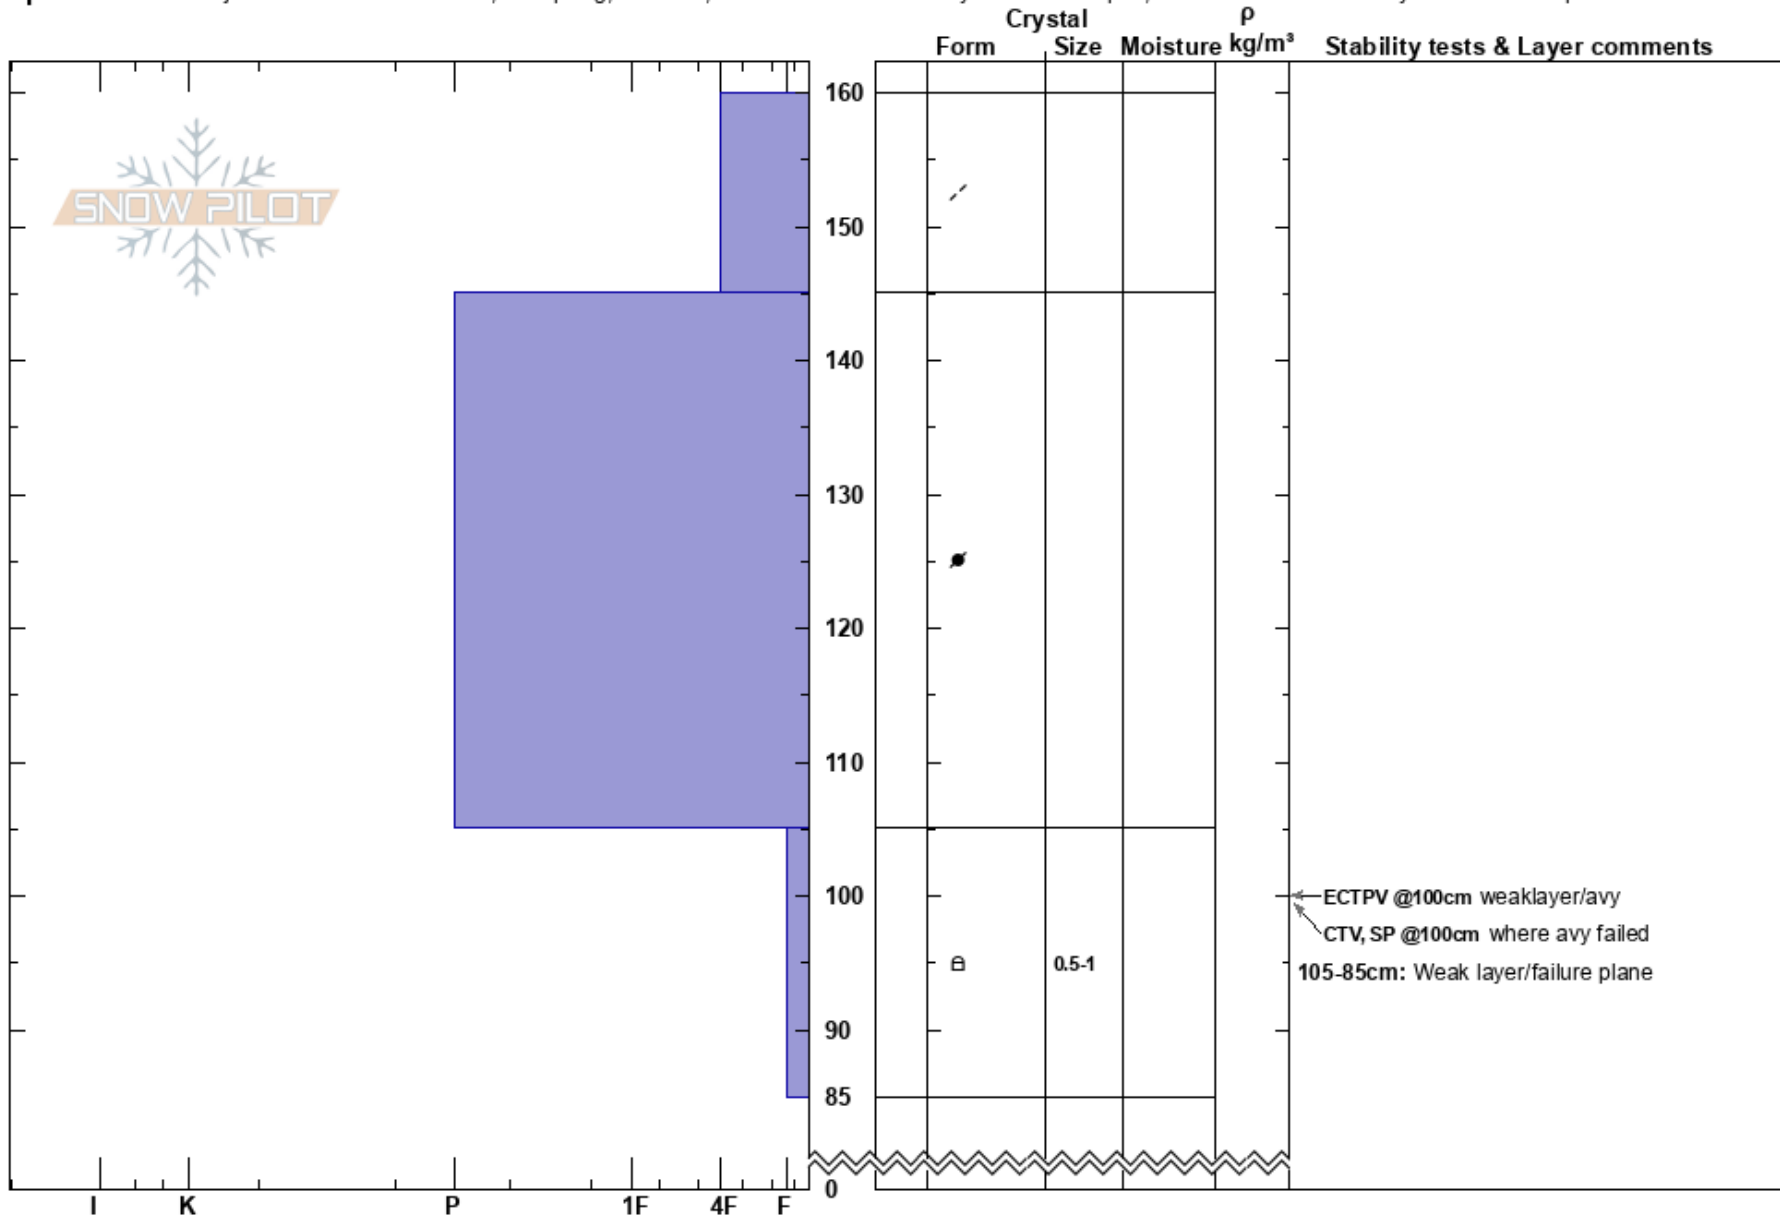

Hatch Peak  
 Talkeetna Mountains  
 AK  
 Elevation: 3800 ft  
 Aspect: N

Allie Barker  
 12/06/2024 - 6:00pm  
 Co-ord: 61.76650N, -149.29050W  
 Slope Angle: 32°  
 Wind Loading: previous

Stability: Fair  
 Air Temperature: 3°C  
 Sky Cover: FEW  
 Precipitation: NO  
 Wind: E Moderate

HS:160  
 Layer Notes:  
 105-85cm: Weak layer/failure plane  
 105-85cm: Problematic layer

Specifics: Pit is adjacent to avalanche: crown; Collapsing, localized; Recent avalanche activity on similar slopes; Recent avalanche activity on different slopes

Notes: We triggered this avalanche while ascending up Hatch ridge to look at a natural avalanche that occurred yesterday.