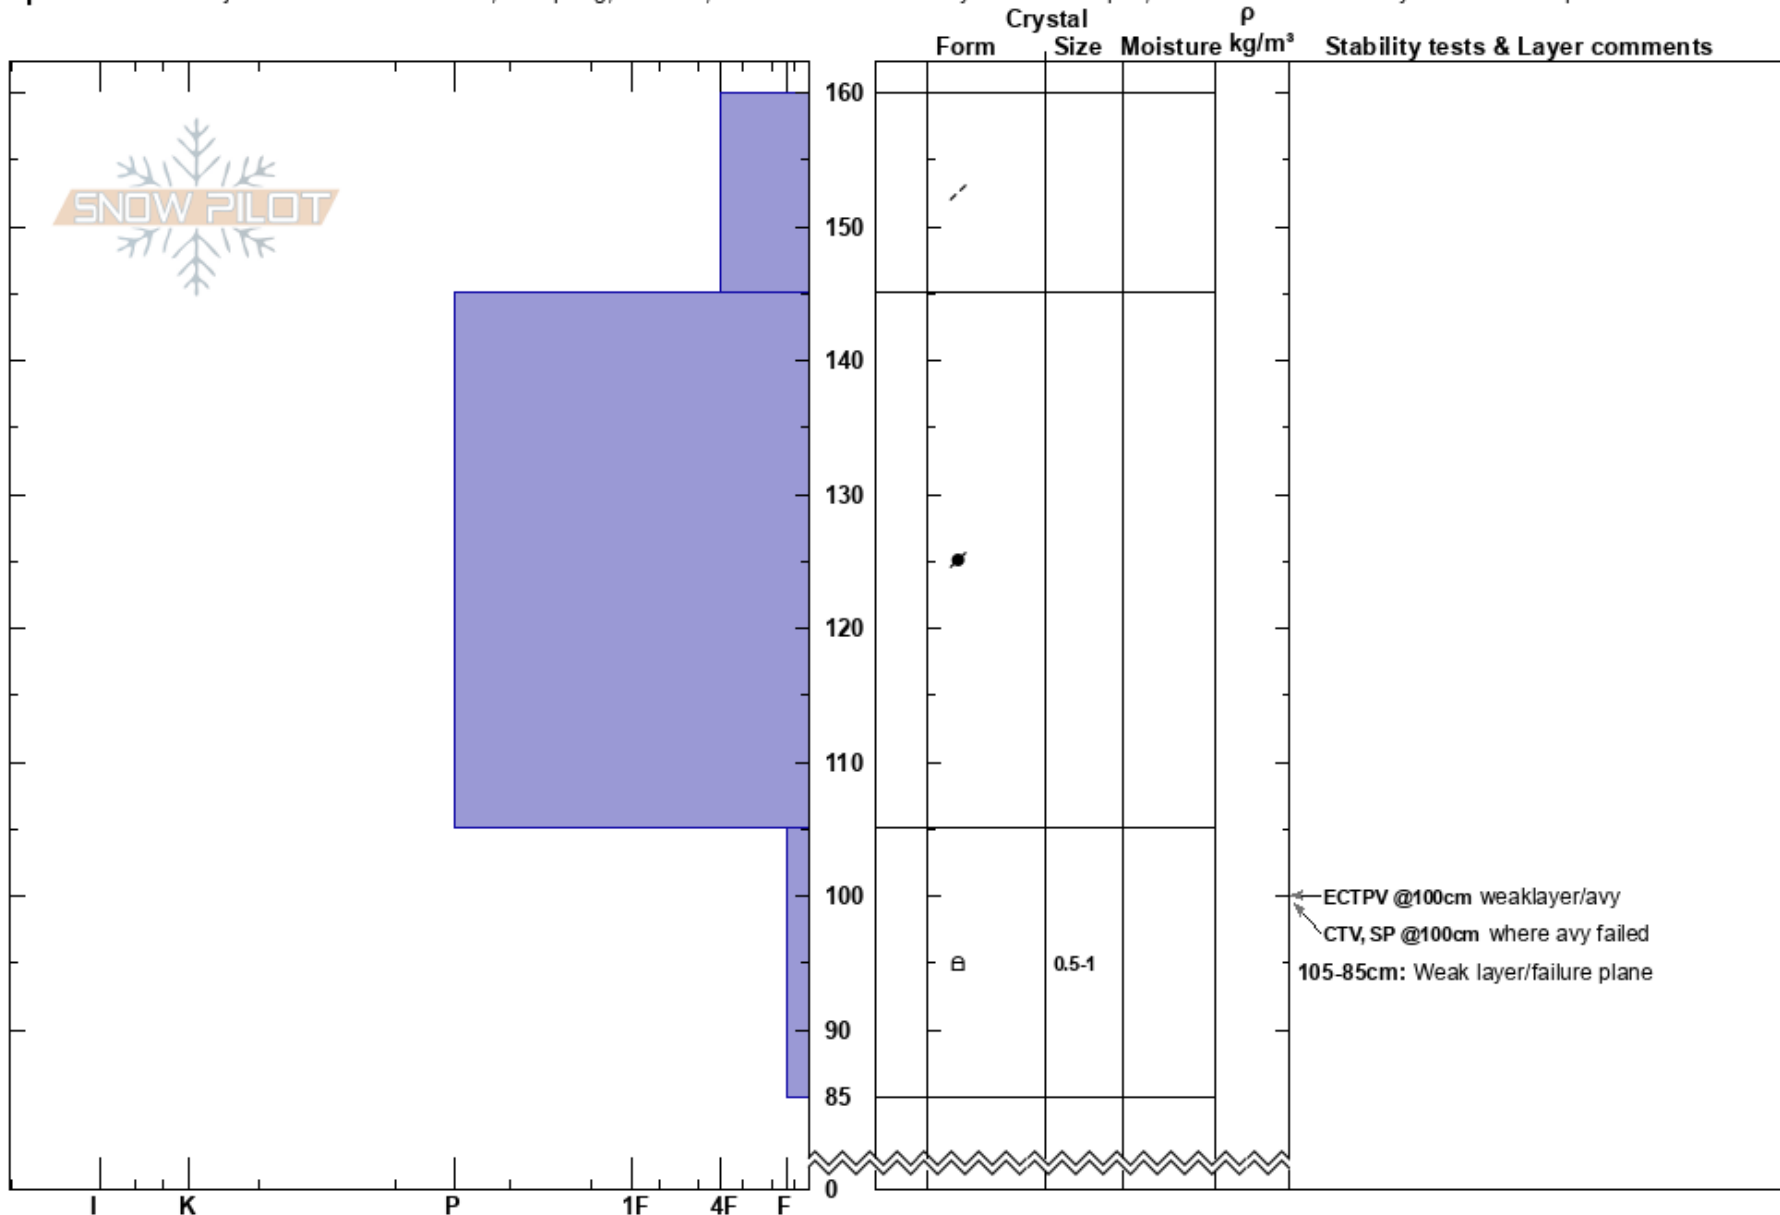

Hatch Peak
 Talkeetna Mountains
 AK
 Elevation: 3800 ft
 Aspect: N

Allie Barker
 12/06/2024 - 6:00pm
 Co-ord: 61.76650N, -149.29050W
 Slope Angle: 32°
 Wind Loading: previous

Stability: Fair
 Air Temperature: 3°C
 Sky Cover: FEW
 Precipitation: NO
 Wind: E Moderate

HS:160
 Layer Notes:
 105-85cm: Weak layer/failure plane
 105-85cm: Problematic layer

Specifics: Pit is adjacent to avalanche: crown; Collapsing, localized; Recent avalanche activity on similar slopes; Recent avalanche activity on different slopes

Notes: We triggered this avalanche while ascending up Hatch ridge to look at a natural avalanche that occurred yesterday.