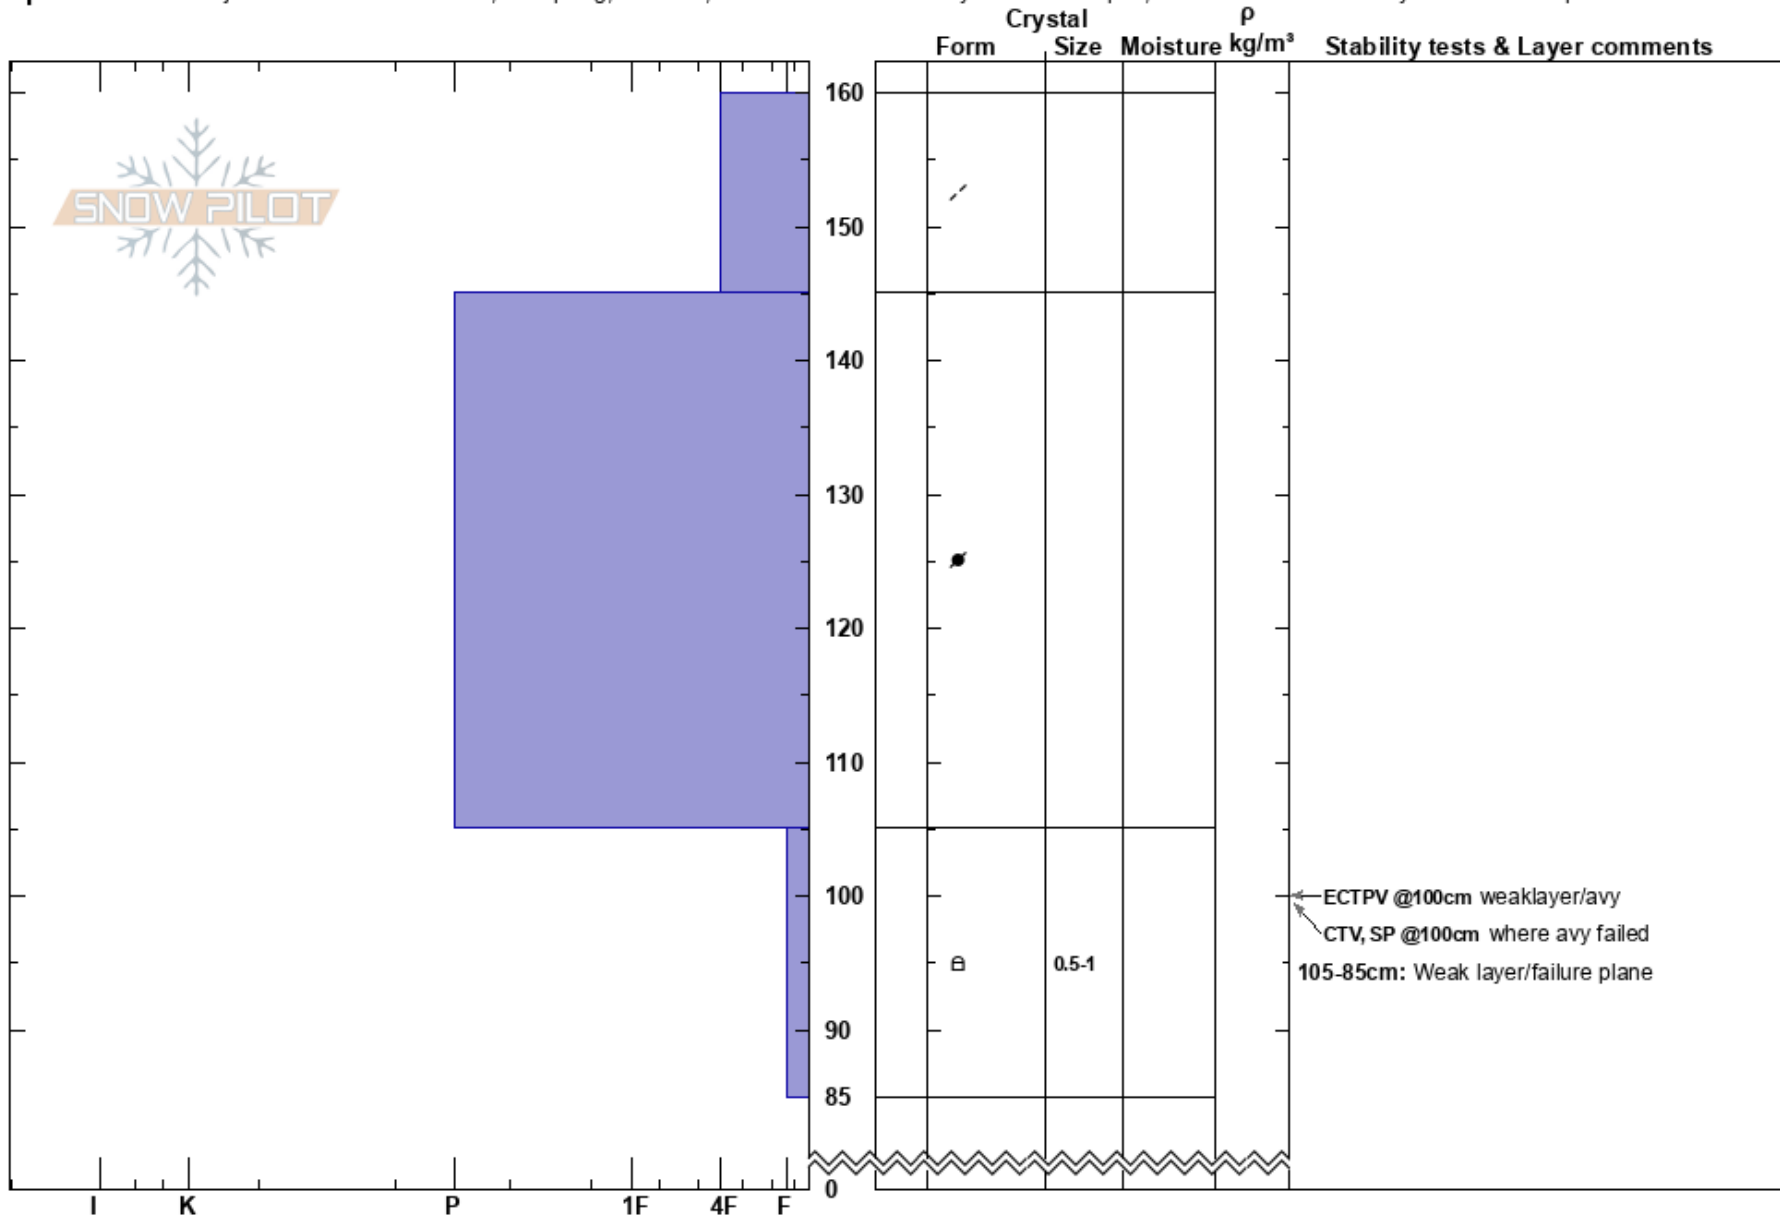

Hatch Peak  
 Talkeetna Mountains  
 AK  
 Elevation: 3800 ft  
 Aspect: N

Allie Barker  
 12/06/2024 - 6:00pm  
 Co-ord: 61.76650N, -149.29050W  
 Slope Angle: 32°  
 Wind Loading: previous

Stability: Fair  
 Air Temperature: 3°C  
 Sky Cover: FEW  
 Precipitation: NO  
 Wind: E Moderate

HS:160  
 105-85cm: Weak layer/failure plane  
 105-85cm: Problematic layer

Specifics: Pit is adjacent to avalanche: crown; Collapsing, localized; Recent avalanche activity on similar slopes; Recent avalanche activity on different slopes

Notes: We triggered this avalanche while ascending up Hatch ridge to look at a natural avalanche that occurred yesterday.