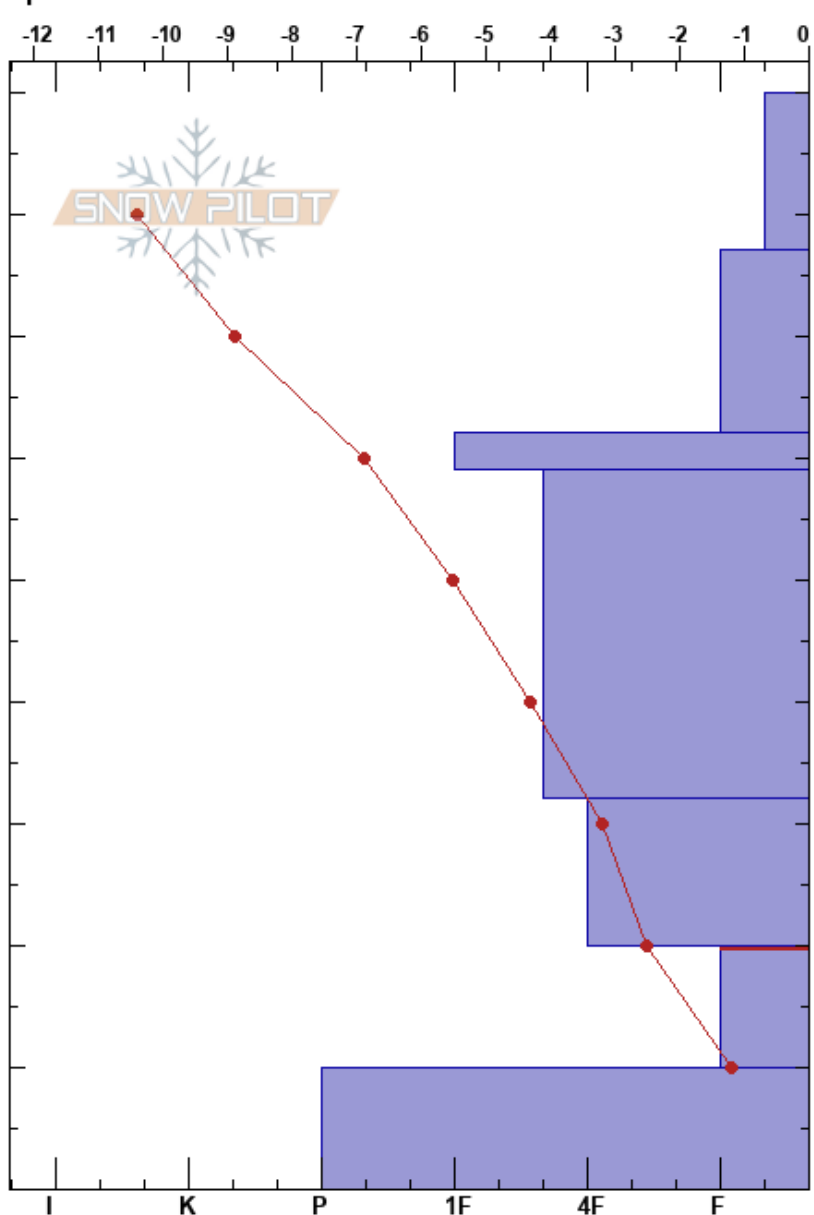

Grizzly - 9500' N
 Central Wasatch
 UT
 Elevation: 9500 ft
 Aspect: 0°
 Specifics:

McKinley Talty
 12/06/2024 - 11:15am
 Co-ord: 40.59397N, -111.61809W
 Slope Angle: 25°
 Wind Loading: no

Stability: Fair
 Air Temperature: -3.5°C
 Sky Cover: FEW
 Precipitation: NO
 Wind: Calm

HS:90
 20-10cm: Problematic layer

Form	Crystal		Moisture	ρ kg/m ³	Stability tests & Layer comments
	Size				
∇	8				
□	0.5		D		
□	0.5		D		
/	1				
□ (⊖)	0.5-1		D		
□ (⊖)	1		D		
□	1.5		D		
■					

Notes: