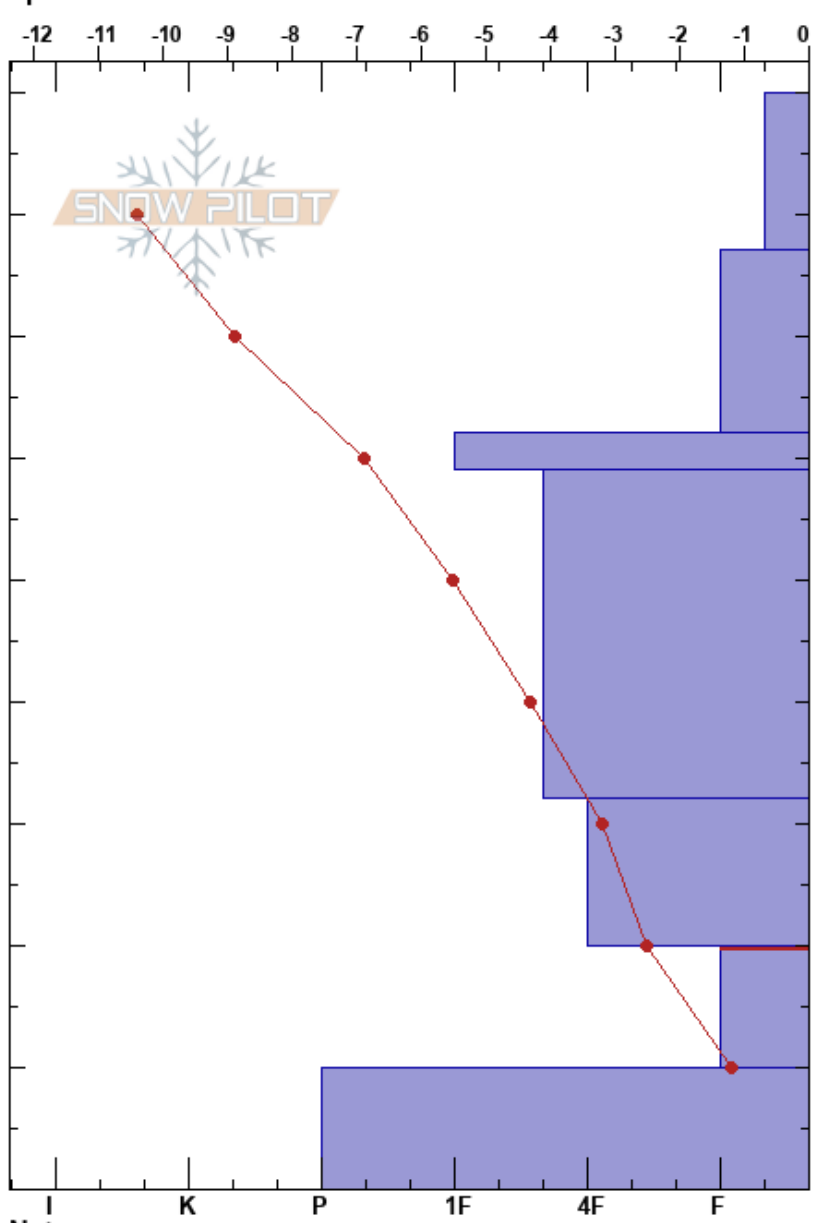

Grizzly - 9500' N
 Central Wasatch
 UT
 Elevation: 9500 ft
 Aspect: 0°
 Specifics:

McKinley Talty
 12/06/2024 - 11:15am
 Co-ord: 40.59397N, -111.61809W
 Slope Angle: 25°
 Wind Loading: no

Stability: Fair
 Air Temperature: -3.5°C
 Sky Cover: FEW
 Precipitation: NO
 Wind: Calm

HS:90
 20-10cm: Problematic layer

Form	Crystal		Moisture	ρ kg/m ³	Stability tests & Layer comments
	Size				
∇	8				
□	0.5		D		
□	0.5		D		
— / —	1				
□ (⊖)	0.5-1		D		
□ (⊖)	1		D		
□	1.5		D		
■					

Notes: